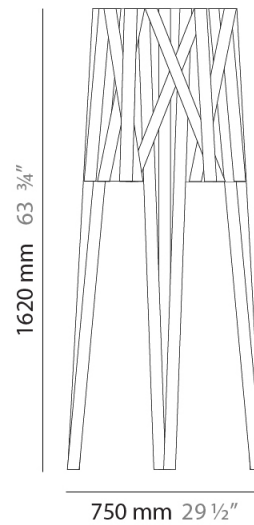

PROJECT _____
TYPE _____
SPECIFIER _____
QUANTITY _____
DATE _____

DRESS PORTABLE

D54003-

base number _____
Finish _____
Options _____

1. To build a product code in our configurator select the specify button on the base model # product page
2. To build a manual product code on this datasheet choose from the options listed below in blue font and add the suffix to the base model #

GENERAL

Series: Dress _____
Brand: Fambuena _____
Division: Design _____
Mounting Type: Portable _____
Mounting Location: Floor _____
Subcategory: Floor _____

PHYSICAL

Shape: Cylinder _____
Diameter (mm): 750 _____
Diameter (in): 29 1/2 _____
Height (mm): 1620 _____
Height (in): 63 3/4 _____
Light Distribution: Direct _____
Fixture Finish: WHI / BLK / RED / CHA / TAU / TUR / GDF _____
Fixture Material: Metal / Satin Ribbon _____

ELECTRICAL

Number of Lamps: 3 _____
Lamp Type: LED Retrofit _____
Lamp Shape: A19 _____
Bulb Included: Bulb Not Included _____
Total Output Wattage (W): 36 _____
Max. Wattage Per Lamp (W): 12 _____
Lamp Base: E26 _____
Input Voltage (V): 120 _____
Upon Request: 277Vac / GU24 _____

LED

OPTICAL

RATINGS AND CERTIFICATIONS

Certified By: Certified for North American Standards _____
IP rating: IP20 _____