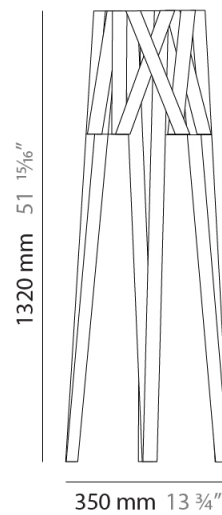

DRESS PORTABLE

D54002-

base number   Finish
Options

PROJECT	_____
TYPE	_____
SPECIFIER	_____
QUANTITY	_____
DATE	_____

1. To build a product code in our configurator select the specify button on the base model # product page
2. To build a manual product code on this datasheet choose from the options listed below in blue font and add the suffix to the base model #

GENERAL

Series: Dress _____
Brand: Fambuena _____
Division: Design _____
Mounting Type: Portable _____
Mounting Location: Floor _____
Subcategory: Floor _____

PHYSICAL

Shape: Cylinder _____
Diameter (mm): 350 _____
Diameter (in): 13 ³/₄ _____
Height (mm): 1320 _____
Height (in): 51 ¹⁵/₁₆ _____
Light Distribution: Direct _____
Fixture Finish: WHI / BLK / RED / CHA / TAU / TUR / GDF _____
Fixture Material: Metal / Satin Ribbon _____

ELECTRICAL

Number of Lamps: 1 _____
Lamp Type: LED Retrofit _____
Lamp Shape: A19 _____
Bulb Included: Bulb Not Included _____
Max. Wattage Per Lamp (W): 12 _____
Lamp Base: E26 _____
Input Voltage (V): 120 _____
Upon Request: 277Vac / GU24 _____

LED

OPTICAL

RATINGS AND CERTIFICATIONS

Certified By: Certified for North American Standards _____
IP rating: IP20 _____