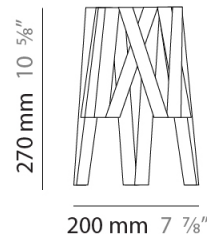

PROJECT
TYPE
SPECIFIER
QUANTITY
DATE

DRESS PORTABLE

D54000-

base number   Finish
Options

1. To build a product code in our configurator select the specify button on the base model # product page
2. To build a manual product code on this datasheet choose from the options listed below in blue font and add the suffix to the base model #

GENERAL

Series: Dress
Brand: Fambuena
Division: Design
Mounting Type: Portable
Mounting Location: Table
Subcategory: Table

PHYSICAL

Shape: Cylinder
Diameter (mm): 200
Diameter (in): 7 7/8
Height (mm): 270
Height (in): 10 5/8
Light Distribution: Direct
Fixture Finish: WHI / BLK / RED / CHA / TAU / TUR / GDF
Fixture Material: Metal / Satin Ribbon

ELECTRICAL

Number of Lamps: 1
Lamp Type: LED Retrofit
Lamp Shape: T4
Bulb Included: Bulb Not Included
Max. Wattage Per Lamp (W): 5
Lamp Base: G9
Input Voltage (V): 120

LED

OPTICAL

RATINGS AND CERTIFICATIONS

Certified By: Certified for North American Standards
IP rating: IP20