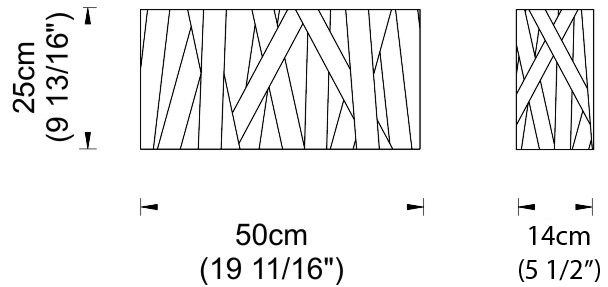

PROJECT	
TYPE	
SPECIFIER	
QUANTITY	
DATE	

DRESS SURFACE

D53005- : D53005-BLK

base number

1. To build a product code in our configurator select the specify button on the base model # product page
2. To build a manual product code on this datasheet choose from the options listed below in blue font and add the suffix to the base model #

GENERAL

Series: Dress
Partner: Fambuena
Division: Design
Installation: Surface
Product Type: Wall Surface
Mounting Location: Wall
Light Distribution: Indirect

PHYSICAL

Shape: Rectangle
Length (mm): 500
Length (in): 19 11/16
Height (mm): 250
Depth (mm): 140
Height (in): 9 13/16
Depth (in): 5 1/2
Extension (mm): 140
Extension (in): 5 1/2
Weight (kg): 4.1
Weight (lbs): 9
Fixture Material: Ribbon / Aluminum
Primary Material: Fabric

ELECTRICAL

Number of Lamps: 2
Lamp Type: LED Retrofit
Lamp Shape: A19
Bulb Included: Bulb Not Included
Total Output Wattage (W): 14
Max. Wattage Per Lamp (W): 7
Lamp Base: E26
Input Voltage (V): 120

LED

OPTICAL

RATINGS AND CERTIFICATIONS

Certified By: CSA Certified to UL and CSA Standards
IP rating: IP20