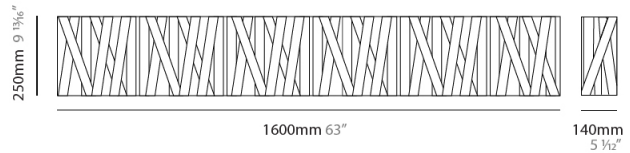

PROJECT
TYPE
SPECIFIER
QUANTITY
DATE

DRESS SURFACE

D53006-

base number   Finish
Options

1. To build a product code in our configurator select the specify button on the base model # product page
2. To build a manual product code on this datasheet choose from the options listed below in blue font and add the suffix to the base model #

GENERAL

Series: Dress
Partner: Fambuena
Division: Design
Installation: Surface
Product Type: Wall Surface
Mounting Location: Wall
Light Distribution: Indirect

PHYSICAL

Shape: Rectangle
Length (mm): 1600
Length (in): 63
Height (mm): 250
Depth (mm): 140
Height (in): 9 ¹³/₁₆
Depth (in): 5 ¹/₂
Extension (mm): 140
Extension (in): 5 ¹/₂
Fixture Finish: WHI / BLK / RED / CHA / TAU / TUR / GDF
Fixture Material: Ribbon / Aluminum
Primary Material: Fabric

ELECTRICAL

Number of Lamps: 6
Lamp Type: LED Retrofit
Lamp Shape: A19
Bulb Included: Bulb Not Included
Total Output Wattage (W): 24
Max. Wattage Per Lamp (W): 4
Lamp Base: E26
Input Voltage (V): 120
Upon Request: 277Vac / GU24

LED

OPTICAL

RATINGS AND CERTIFICATIONS

Certified By: Certified for North American Standards
IP rating: IP20