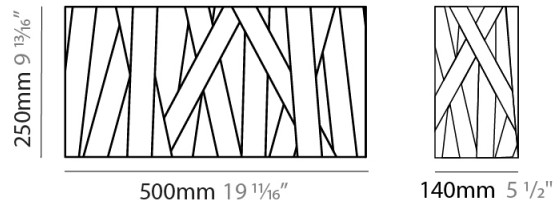

PROJECT _____
TYPE _____
SPECIFIER _____
QUANTITY _____
DATE _____

DRESS SURFACE

D53005-

base number   Finish
Options

1. To build a product code in our configurator select the specify button on the base model # product page
2. To build a manual product code on this datasheet choose from the options listed below in blue font and add the suffix to the base model #

GENERAL

Series: Dress _____
Partner: Fambuena _____
Division: Design _____
Installation: Surface _____
Product Type: Wall Surface _____
Mounting Location: Wall _____
Light Distribution: Indirect _____

PHYSICAL

Shape: Rectangle _____
Length (mm): 500 _____
Length (in): 19 ¹¹/₁₆ _____
Height (mm): 250 _____
Depth (mm): 140 _____
Height (in): 9 ¹³/₁₆ _____
Depth (in): 5 ¹/₂ _____
Fixture Finish: WHI / BLK / RED / CHA / TAU / TUR / GDF _____
Fixture Material: Ribbon / Aluminum _____
Primary Material: Fabric _____

ELECTRICAL

Number of Lamps: 2 _____
Lamp Type: LED Retrofit _____
Lamp Shape: A19 _____
Bulb Included: Bulb Not Included _____
Total Output Wattage (W): 14 _____
Max. Wattage Per Lamp (W): 7 _____
Lamp Base: E26 _____
Input Voltage (V): 120 _____
Upon Request: 277Vac / GU24 _____

LED

OPTICAL

RATINGS AND CERTIFICATIONS

Certified By: Certified for North American Standards _____
IP rating: IP20 _____