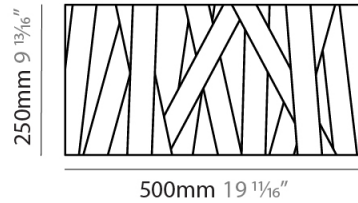

DRESS SURFACE

D53005-

base number   Finish
Options

1. To build a product code in our configurator select the specify button on the base model # product page
2. To build a manual product code on this datasheet choose from the options listed below in blue font and add the suffix to the base model #

GENERAL

Series: Dress _____
Brand: Fambuena _____
Division: Design _____
Mounting Type: Surface _____
Mounting Location: Wall _____
Subcategory: Ambient _____

PHYSICAL

Shape: Rectangle _____
Length (mm): 500 _____
Length (in): 19 ¹¹/₁₆ _____
Height (mm): 250 _____
Depth (mm): 140 _____
Height (in): 9 ¹³/₁₆ _____
Depth (in): 5 ¹/₂ _____
Light Distribution: Indirect _____
Fixture Finish: WHI / BLK / RED / CHA / TAU / TUR / GDF _____
Fixture Material: Metal / Satin Ribbon _____

ELECTRICAL

Number of Lamps: 2 _____
Lamp Type: LED Retrofit _____
Lamp Shape: A19 _____
Bulb Included: Bulb Not Included _____
Total Output Wattage (W): 14 _____
Max. Wattage Per Lamp (W): 7 _____
Lamp Base: E26 _____
Input Voltage (V): 120 _____
Upon Request: 277Vac / GU24 _____

LED

OPTICAL

RATINGS AND CERTIFICATIONS

Certified By: Certified for North American Standards _____
IP rating: IP20 _____