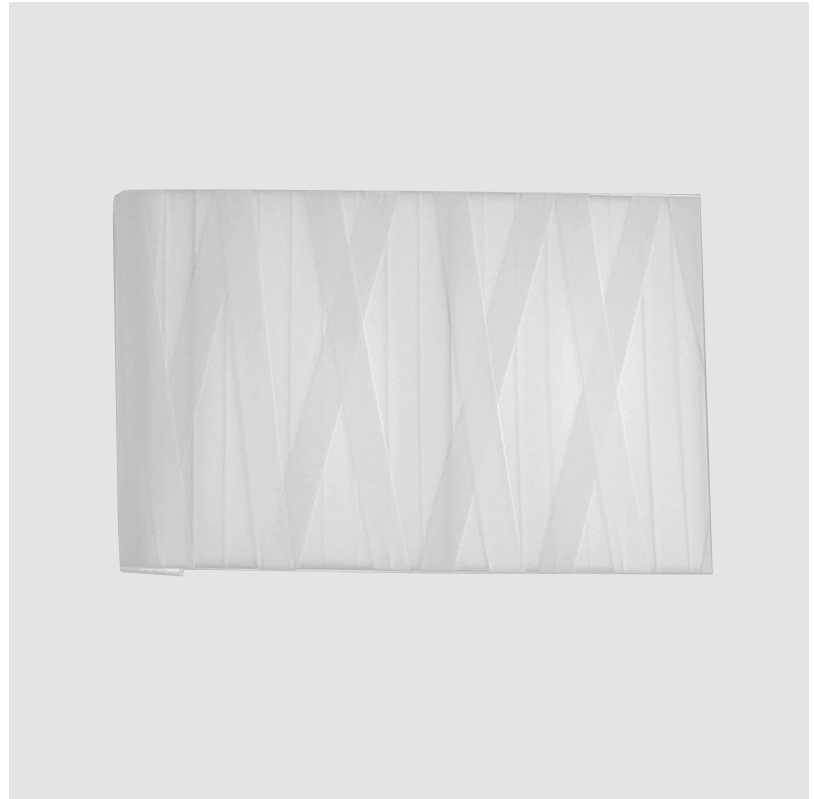

DRESS SURFACE

D53005-

base number   Finish
Options

1. To build a product code in our configurator select the specify button on the base model # product page
2. To build a manual product code on this datasheet choose from the options listed below in blue font and add the suffix to the base model #

GENERAL

Series: Dress _____
Brand: Fambuena _____
Division: Design _____
Mounting Type: Surface _____
Mounting Location: Wall _____
Subcategory: Ambient _____

PHYSICAL

Shape: Rectangle _____
Length (mm): 500 _____
Length (in): 19 ¹¹/₁₆ _____
Height (mm): 250 _____
Depth (mm): 140 _____
Height (in): 9 ¹³/₁₆ _____
Depth (in): 5 ¹/₂ _____
Light Distribution: Indirect _____
Fixture Finish: WHI / BLK / RED / CHA / TAU / TUR / GDF _____
Fixture Material: Metal / Satin Ribbon _____

ELECTRICAL

Number of Lamps: 2 _____
Lamp Type: LED Retrofit _____
Lamp Shape: A19 _____
Bulb Included: Bulb Not Included _____
Total Output Wattage (W): 14 _____
Max. Wattage Per Lamp (W): 7 _____
Lamp Base: E26 _____
Input Voltage (V): 120 _____
Upon Request: 277Vac / GU24 _____

LED

OPTICAL

RATINGS AND CERTIFICATIONS

Certified By: Certified for North American Standards _____
IP rating: IP20 _____