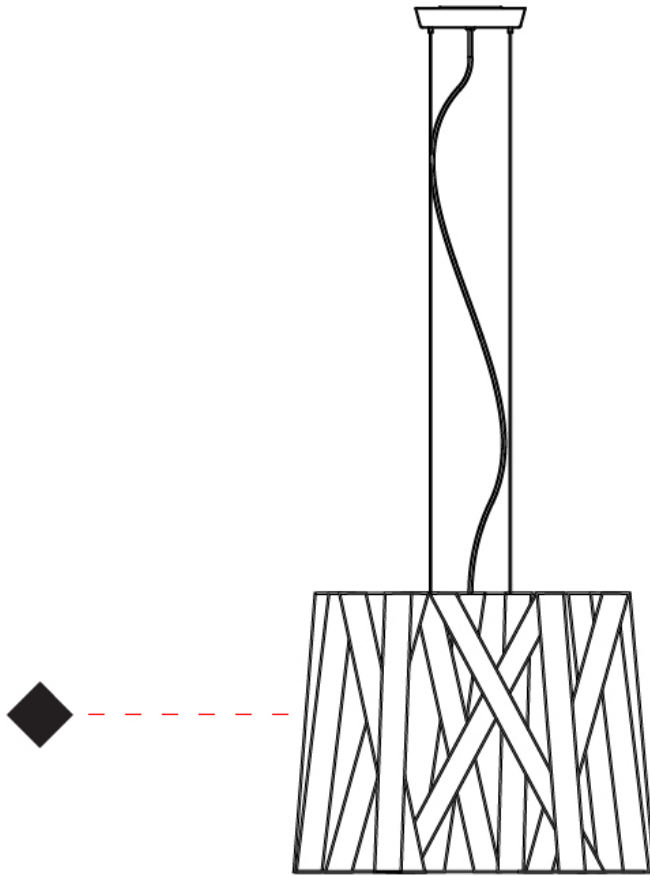

DRESS SUSPENSION

D51013-

PROJECT _____

TYPE _____

SPECIFIER _____

QUANTITY _____

DATE _____

D