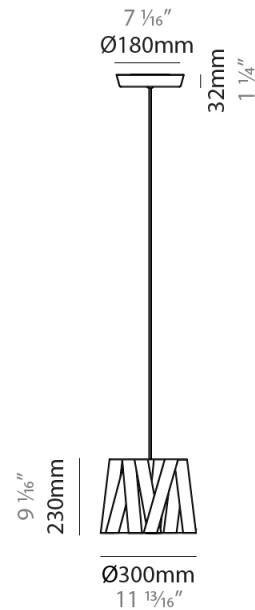

PROJECT
TYPE
SPECIFIER
QUANTITY
DATE

DRESS SUSPENSION

D51012-

base number   Finish
Options

1. To build a product code in our configurator select the specify button on the base model # product page
2. To build a manual product code on this datasheet choose from the options listed below in blue font and add the suffix to the base model #

GENERAL

Series: Dress
Partner: Fambuena
Division: Design
Installation: Suspension
Product Type: Pendant
Mounting Location: Ceiling
Light Distribution: Direct

PHYSICAL

Shape: Cylinder
Diameter (mm): 300
Diameter (in): 11 ¹³/₁₆
Height (mm): 230
Height (in): 9 ¹/₁₆
Fixture Finish: WHI / BLK / RED / CHA / TAU / TUR / GDF
Fixture Material: Ribbon / Aluminum
Primary Material: Fabric
Cable Details: Cable length 2000mm / 79"

ELECTRICAL

Number of Lamps: 1
Lamp Type: LED Retrofit
Bulb Included: Bulb Not Included
Max. Wattage Per Lamp (W): 7
Lamp Base: E26
Input Voltage (V): 120
Upon Request: 277Vac / GU24

LED

OPTICAL

RATINGS AND CERTIFICATIONS

Certified By: Certified for North American Standards
IP rating: IP20