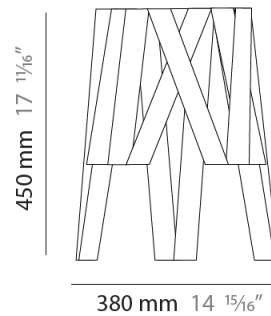

PROJECT
TYPE
SPECIFIER
QUANTITY
DATE

DRESS PORTABLE

D54001-

base number   Finish
Options

1. To build a product code in our configurator select the specify button on the base model # product page
2. To build a manual product code on this datasheet choose from the options listed below in blue font and add the suffix to the base model #

GENERAL

Series: Dress
Brand: Fambuena
Division: Design
Mounting Type: Portable
Mounting Location: Table
Subcategory: Table

PHYSICAL

Shape: Cylinder
Diameter (mm): 380
Diameter (in): 14 ¹⁵/₁₆
Height (mm): 450
Height (in): 17 ¹¹/₁₆
Light Distribution: Direct
Fixture Finish: WHI / BLK / RED / CHA / TAU / TUR / GDF
Fixture Material: Metal / Satin Ribbon

ELECTRICAL

Number of Lamps: 1
Lamp Type: LED Retrofit
Lamp Shape: A19
Bulb Included: Bulb Not Included
Max. Wattage Per Lamp (W): 7
Lamp Base: E26
Input Voltage (V): 120
Upon Request: 277Vac / GU24

LED

OPTICAL

RATINGS AND CERTIFICATIONS

Certified By: Certified for North American Standards
IP rating: IP20