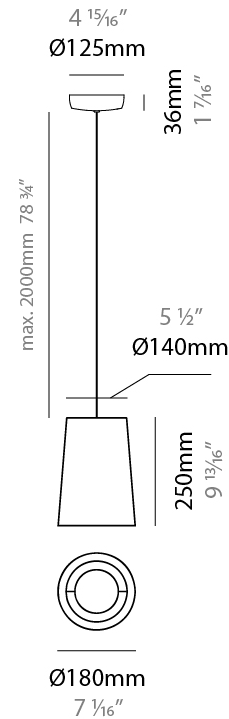

DRUM SUSPENSION

D111056-

base number   Finish
Options

1. To build a product code in our configurator select the specify button on the base model # product page
2. To build a manual product code on this datasheet choose from the options listed below in blue font and add the suffix to the base model #

GENERAL

Series: Drum
Partner: Ole
Division: Design
Installation: Suspension
Product Type: Pendant
Mounting Location: Ceiling
Light Distribution: Direct / Indirect

PHYSICAL

Shape: Cone
Diameter (mm): 180
Diameter (in): 7 ¹/₁₆
Height (mm): 250
Height (in): 9 ¹³/₁₆
Max. Overall Height (mm): 2250
Max. Overall Height (in): 88 ⁹/₁₆
Weight (kg): 1
Weight (lbs): 2.2
Diffuser: Satin Glass
Fixture Finish: BEI / BLK / BLU / COG / DGN / GRY / MRN / MOC / MUS / OLV / SIL / STN / TER / WHI
Holder Finish: BLK
Fixture Material: Fabric Cord / Metal
Primary Material: Fabric - Recycled
Cable Details: 2000mm Cable
Upon Request: Other fabric cord colors available upon request (see downloadable finish chart) Matte White Holder

ELECTRICAL

Number of Lamps: 1
Lamp Type: LED Retrofit
Lamp Shape: A19
Bulb Included: Bulb Not Included
Max. Wattage Per Lamp (W): 15
Lamp Base: E26
Input Voltage (V): 120
Upon Request: 277Vac / GU24

LED

OPTICAL

RATINGS AND CERTIFICATIONS

Certified By: Certified for North American Standards
IP rating: IP20

PROJECT	_____
TYPE	_____
SPECIFIER	_____
QUANTITY	_____
DATE	_____