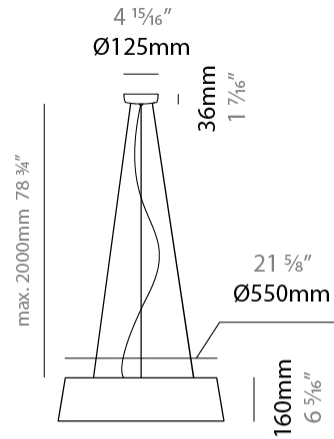

PROJECT	_____
TYPE	_____
SPECIFIER	_____
QUANTITY	_____
DATE	_____

DRUM SUSPENSION

D111063-

base number   Finish
Options

1. To build a product code in our configurator select the specify button on the base model # product page
2. To build a manual product code on this datasheet choose from the options listed below in blue font and add the suffix to the base model #

GENERAL

Series: Drum
Partner: Ole
Division: Design
Installation: Suspension
Product Type: Pendant
Mounting Location: Ceiling
Light Distribution: Direct / Indirect

PHYSICAL

Shape: Drum
Diameter (mm): 600
Diameter (in): 23 5/8
Height (mm): 160
Height (in): 6 5/16
Max. Overall Height (mm): 2160
Max. Overall Height (in): 85 1/16
Weight (kg): 3.3
Weight (lbs): 7.26
Fixture Finish: BEI / BLK / BLU / COG / DGN / GRY / MRN / MOC / MUS / OLV / SIL / STN / TER / WHI
Holder Finish: BLK
Fixture Material: Fabric Cord / Metal
Primary Material: Fabric - Recycled
Cable Details: 2000mm Cable
Upon Request: Other fabric cord colors available upon request (see downloadable finish chart) Matte White Holder

ELECTRICAL

Number of Lamps: 3
Lamp Type: LED Retrofit
Lamp Shape: A19
Bulb Included: Bulb Not Included
Max. Wattage Per Lamp (W): 15
Lamp Base: E26
Input Voltage (V): 120
Upon Request: 277Vac / GU24

LED

OPTICAL

RATINGS AND CERTIFICATIONS

Certified By: Certified for North American Standards
IP rating: IP20

Ø600mm 23 5/8"