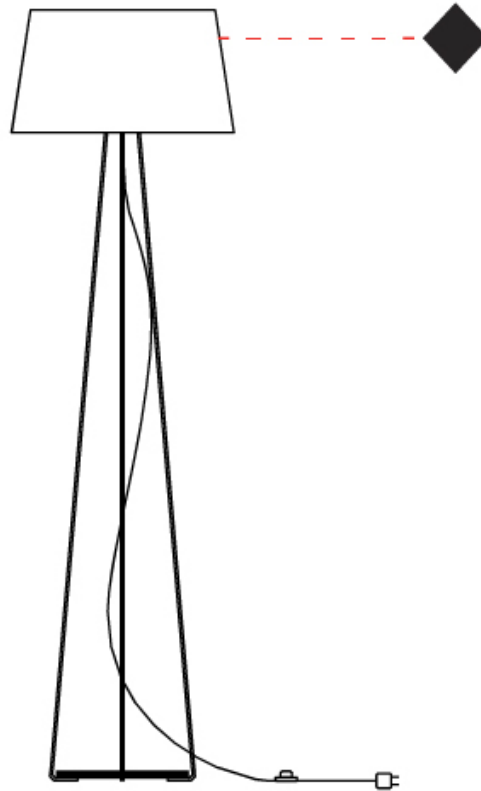

DRUM PORTABLE

D114009-

PROJECT
TYPE
SPECIFIER
QUANTITY
DATE

D