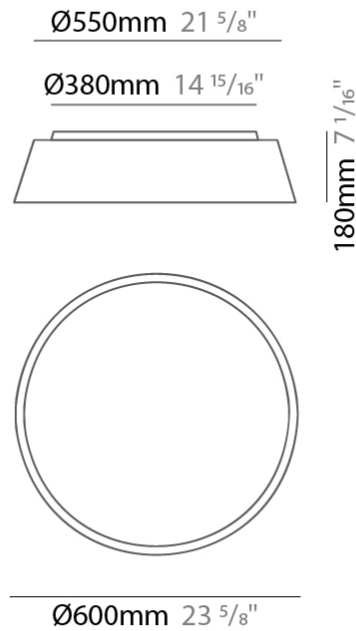

DRUM SURFACE

D112013-

base number _____
Finish _____
Options _____

1. To build a product code in our configurator select the specify button on the base model # product page
2. To build a manual product code on this datasheet choose from the options listed below in blue font and add the suffix to the base model #

GENERAL

Series: Drum _____
Partner: Ole _____
Division: Design _____
Installation: Surface _____
Product Type: Ceiling Surface _____
Mounting Location: Ceiling _____
Light Distribution: Direct _____

PHYSICAL

Shape: Drum _____
Diameter (mm): 600 _____
Diameter (in): 23 ⁵/₈ _____
Height (mm): 180 _____
Height (in): 7 ¹/₁₆ _____
Weight (kg): 3 _____
Weight (lbs): 6.6 _____
Diffuser: PMMA - Opal _____
Fixture Finish: BEI / BLK / BLU / COG / DGN / GRY / MRN / MOC / MUS / OLV / SIL / STN / TER / WHI _____
Holder Finish: BLK _____
Fixture Material: Fabric Cord / Metal _____
Primary Material: Fabric - Recycled _____
Upon Request: Other fabric cord colors available upon request (see downloadable finish chart) _____

ELECTRICAL

Number of Lamps: 3 _____
Lamp Type: LED Retrofit _____
Lamp Shape: A19 _____
Bulb Included: Bulb Not Included _____
Max. Wattage Per Lamp (W): 15 _____
Lamp Base: E26 _____
Input Voltage (V): 120 _____
Upon Request: 277Vac / GU24 _____

LED

OPTICAL

RATINGS AND CERTIFICATIONS

Certified By: Certified for North American Standards _____
IP rating: IP20 _____