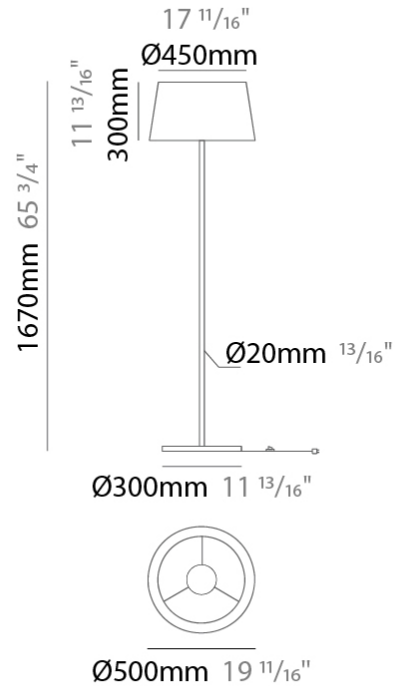

PROJECT
TYPE
SPECIFIER
QUANTITY
DATE

DRUM PORTABLE

D114011-

base number   Finish
Options

1. To build a product code in our configurator select the specify button on the base model # product page
2. To build a manual product code on this datasheet choose from the options listed below in blue font and add the suffix to the base model #

GENERAL

Series: Drum
Partner: Ole
Division: Design
Installation: Portable
Product Type: Floor
Mounting Location: Floor
Light Distribution: Direct / Indirect

PHYSICAL

Shape: Drum
Diameter (mm): 500
Diameter (in): 19 ¹¹/₁₆
Height (mm): 1670
Height (in): 65 ³/₄
Weight (kg): 6
Weight (lbs): 13.2
Diffuser: Cord Shade - Beige / Black / Blue / Brown / Dark Green / Green / Gray / Lithium / Maroon / Marsala / Red / Silver / Stone / White
Fixture Finish: GWT
Fixture Material: Fabric Cord / Metal
Primary Material: Fabric - Recycled

ELECTRICAL

Number of Lamps: 1
Lamp Type: LED Retrofit
Lamp Shape: A19
Bulb Included: Bulb Not Included
Max. Wattage Per Lamp (W): 15
Lamp Base: E26
Input Voltage (V): 120
Upon Request: 277Vac / GU24

LED

OPTICAL

RATINGS AND CERTIFICATIONS

Certified By: Certified for North American Standards
IP rating: IP20