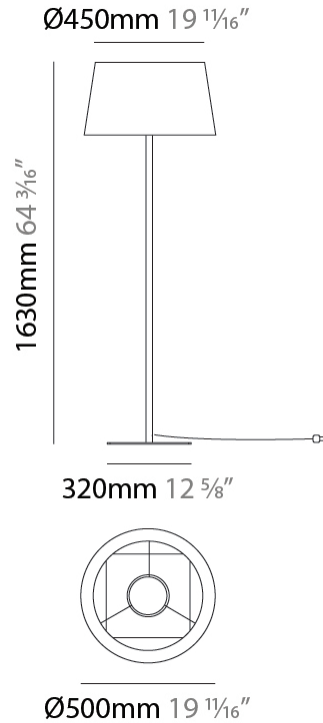

DRUM PORTABLE

E114032-

base number   Finish
Options

1. To build a product code in our configurator select the specify button on the base model # product page
2. To build a manual product code on this datasheet choose from the options listed below in blue font and add the suffix to the base model #

GENERAL

Series: Drum
Partner: Ole
Division: Exterior
Installation: Portable
Product Type: Floor
Mounting Location: Floor
Light Distribution: Direct

PHYSICAL

Shape: Drum
Diameter (mm): 500
Diameter (in): 19 11/16
Height (mm): 1630
Height (in): 64 3/16
Diffuser: PMMA - Opal
Fixture Finish: BEI / BLK / BLU / COG / DGN / GRY / MRN / MOC / MUS / OLV / SIL / STN / TER / WHI
Holder Finish: BLK
Fixture Material: Fabric Cord / Metal
Primary Material: Fabric - Recycled

ELECTRICAL

Number of Lamps: 1
Lamp Type: LED Retrofit
Lamp Shape: A19
Bulb Included: Bulb Not Included
Max. Wattage Per Lamp (W): 15
Lamp Base: E26
Input Voltage (V): 120

LED

OPTICAL

RATINGS AND CERTIFICATIONS

Certified By: Certified for North American Standards
IP rating: IP66

PROJECT	_____
TYPE	_____
SPECIFIER	_____
QUANTITY	_____
DATE	_____