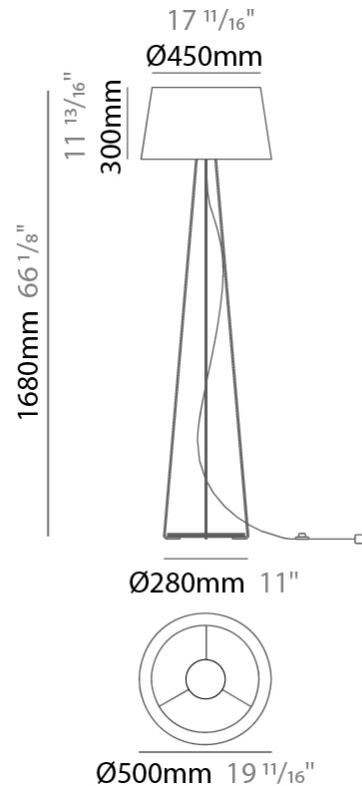

PROJECT
TYPE
SPECIFIER
QUANTITY
DATE

DRUM PORTABLE

D114009-

base number   Finish
Options

1. To build a product code in our configurator select the specify button on the base model # product page
2. To build a manual product code on this datasheet choose from the options listed below in blue font and add the suffix to the base model #

GENERAL

Series: Drum
Partner: Ole
Division: Design
Installation: Portable
Product Type: Floor
Mounting Location: Floor
Light Distribution: Direct / Indirect

PHYSICAL

Shape: Drum
Diameter (mm): 500
Diameter (in): 19 11/16
Height (mm): 1680
Height (in): 66 1/8
Weight (kg): 6
Weight (lbs): 13.2
Diffuser: Cord Shade - Beige / Black / Blue / Brown / Dark Green / Green / Gray / Lithium / Maroon / Marsala / Red / Silver / Stone / White
Fixture Finish: [GWT](#)
Fixture Material: Fabric Cord / Metal
Primary Material: Fabric - Recycled

ELECTRICAL

Number of Lamps: 1
Lamp Type: LED Retrofit
Lamp Shape: A19
Bulb Included: Bulb Not Included
Max. Wattage Per Lamp (W): 15
Lamp Base: E26
Input Voltage (V): 120
Upon Request: 277Vac / GU24

LED

OPTICAL

RATINGS AND CERTIFICATIONS

Certified By: Certified for North American Standards
IP rating: IP20