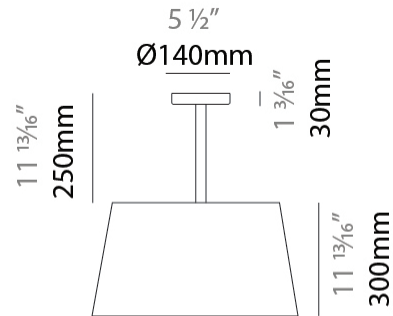

PROJECT _____
TYPE _____
SPECIFIER _____
QUANTITY _____
DATE _____

DRUM SURFACE

E112051-

base number   Finish
Options

1. To build a product code in our configurator select the specify button on the base model # product page
2. To build a manual product code on this datasheet choose from the options listed below in blue font and add the suffix to the base model #

GENERAL

Series: Drum
Partner: Ole
Division: Exterior
Installation: Surface
Product Type: Ceiling Surface
Mounting Location: Ceiling
Light Distribution: Direct

PHYSICAL

Shape: Drum
Diameter (mm): 500
Diameter (in): 19 ¹³/₁₆"
Height (mm): 550
Height (in): 21 ⁵/₈"
Diffuser: PMMA - Opal
Fixture Finish: BEI / BLK / BLU / COG / DGN / GRY / MRN / MOC / MUS / OLV / SIL / STN / TER / WHI
Holder Finish: MBK
Fixture Material: Fabric Cord / Metal
Primary Material: Fabric - Recycled
Cable Details: Matte White Holder

ELECTRICAL

Number of Lamps: 1
Lamp Type: LED Retrofit
Lamp Shape: A19
Bulb Included: Bulb Not Included
Max. Wattage Per Lamp (W): 15
Lamp Base: E26
Input Voltage (V): 120

LED

OPTICAL

RATINGS AND CERTIFICATIONS

Certified By: Certified for North American Standards
IP rating: IP66

Ø450mm 17 ¹³/₁₆"

Ø500mm 19 ¹³/₁₆"