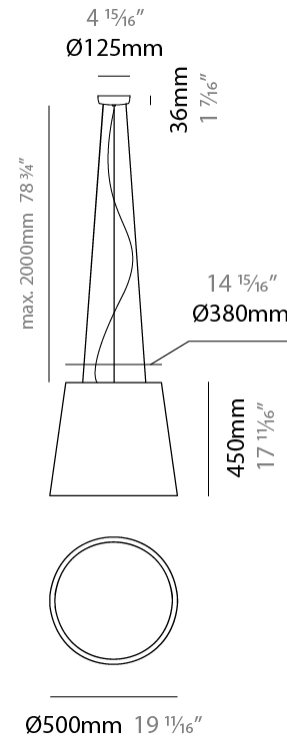

PROJECT	_____
TYPE	_____
SPECIFIER	_____
QUANTITY	_____
DATE	_____

DRUM SUSPENSION

D111062-

base number _____
Finish Options _____

1. To build a product code in our configurator select the specify button on the base model # product page
2. To build a manual product code on this datasheet choose from the options listed below in blue font and add the suffix to the base model #

GENERAL

Series: Drum
Partner: Ole
Division: Design
Installation: Suspension
Product Type: Pendant
Mounting Location: Ceiling
Light Distribution: Direct / Indirect

PHYSICAL

Shape: Drum
Diameter (mm): 500
Diameter (in): 19 1/16
Height (mm): 450
Height (in): 17 1/16
Max. Overall Height (mm): 2450
Max. Overall Height (in): 96 7/16
Weight (kg): 4
Weight (lbs): 8.8
Fixture Finish: BEI / BLK / BLU / COG / DGN / GRY / MRN / MOC / MUS / OLV / SIL / STN / TER / WHI
Holder Finish: BLK
Fixture Material: Fabric Cord / Metal
Primary Material: Fabric - Recycled
Cable Details: 2000mm Cable
Upon Request: Other fabric cord colors available upon request (see downloadable finish chart) Matte White Holder

ELECTRICAL

Number of Lamps: 3
Lamp Type: LED Retrofit
Lamp Shape: A19
Bulb Included: Bulb Not Included
Max. Wattage Per Lamp (W): 15
Lamp Base: E26
Input Voltage (V): 120
Upon Request: 277Vac / GU24

LED

OPTICAL

RATINGS AND CERTIFICATIONS

Certified By: Certified for North American Standards
IP rating: IP20