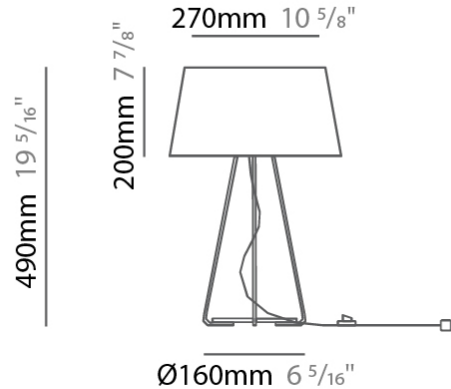

PROJECT
TYPE
SPECIFIER
QUANTITY
DATE

DRUM PORTABLE

D114008-

base number   Finish
Options

1. To build a product code in our configurator select the specify button on the base model # product page
2. To build a manual product code on this datasheet choose from the options listed below in blue font and add the suffix to the base model #

GENERAL

Series: Drum
Partner: Ole
Division: Design
Installation: Portable
Product Type: Table
Mounting Location: Table
Light Distribution: Direct / Indirect

PHYSICAL

Shape: Drum
Diameter (mm): 300
Diameter (in): 11 ¹³/₁₆
Height (mm): 490
Height (in): 19 ⁵/₁₆
Weight (kg): 1.7
Weight (lbs): 3.7
Diffuser: Cord Shade - Beige / Black / Blue / Brown / Dark Green / Green / Gray / Lithium / Maroon / Marsala / Red / Silver / Stone / White
Fixture Finish: GWT
Fixture Material: Fabric Cord / Metal
Primary Material: Fabric - Recycled

ELECTRICAL

Number of Lamps: 1
Lamp Type: LED Retrofit
Lamp Shape: A19
Bulb Included: Bulb Not Included
Max. Wattage Per Lamp (W): 15
Lamp Base: E26
Input Voltage (V): 120
Upon Request: 277Vac / GU24

LED

OPTICAL

RATINGS AND CERTIFICATIONS

Certified By: Certified for North American Standards
IP rating: IP20

Ø300mm 11 ¹³/₁₆"