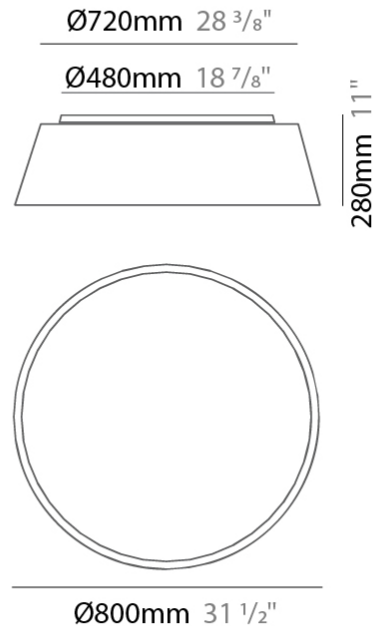

PROJECT
TYPE
SPECIFIER
QUANTITY
DATE

DRUM SURFACE

D112014-

base number   Finish
Options

1. To build a product code in our configurator select the specify button on the base model # product page
2. To build a manual product code on this datasheet choose from the options listed below in blue font and add the suffix to the base model #

GENERAL

Series: Drum
Partner: Ole
Division: Design
Installation: Surface
Product Type: Ceiling Surface
Mounting Location: Ceiling
Light Distribution: Direct

PHYSICAL

Shape: Drum
Diameter (mm): 800
Diameter (in): 31 1/2
Height (mm): 280
Height (in): 11
Weight (kg): 4.4
Weight (lbs): 9.7
Diffuser: PMMA - Opal

Fixture Finish: BEI / BLK / BLU / COG / DGN / GRY / MRN / MOC / MUS / OLV / SIL / STN / TER / WHI

Holder Finish: Black

Fixture Material: Fabric Cord / Metal

Primary Material: Fabric - Recycled

Upon Request: Other fabric cord colors available upon request (see downloadable finish chart)

ELECTRICAL

Number of Lamps: 4
Lamp Type: LED Retrofit
Lamp Shape: A19
Bulb Included: Bulb Not Included
Max. Wattage Per Lamp (W): 15
Lamp Base: E26
Input Voltage (V): 120
Upon Request: 277Vac / GU24

LED

OPTICAL

RATINGS AND CERTIFICATIONS

Certified By: Certified for North American Standards

IP rating: IP20