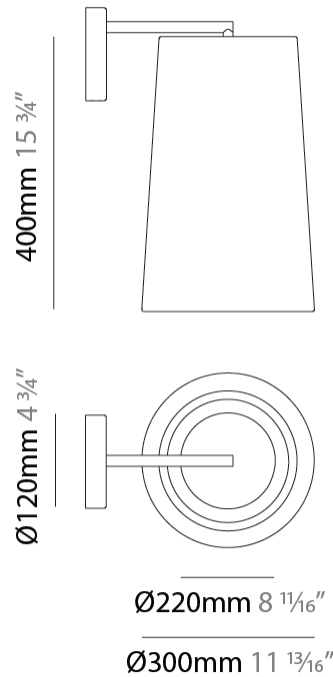

PROJECT
TYPE
SPECIFIER
QUANTITY
DATE

DRUM SURFACE

E113042-

base number Finish
Options

1. To build a product code in our configurator select the specify button on the base model # product page
2. To build a manual product code on this datasheet choose from the options listed below in blue font and add the suffix to the base model #

GENERAL

Series: Drum
Partner: Ole
Division: Exterior
Installation: Surface
Product Type: Wall Surface
Mounting Location: Wall

PHYSICAL

Shape: Drum
Diameter (mm): 220
Diameter (in): 8 ¹¹/₁₆
Height (mm): 400
Depth (mm): 300
Height (in): 15 ³/₄
Depth (in): 11 ¹³/₁₆
Diffuser: PMMA - Opal
Fixture Finish: BEI / BLK / BLU / COG / DGN / GRY / MRN / MOC / MUS / OLV / SIL / STN / TER / WHI
Holder Finish: MBK
Fixture Material: Fabric Cord / Metal
Primary Material: Fabric - Recycled
Upon Request: Matte White Holder

ELECTRICAL

Number of Lamps: 1
Lamp Type: LED Retrofit
Lamp Shape: A19
Bulb Included: Bulb Not Included
Max. Wattage Per Lamp (W): 15
Lamp Base: E26
Input Voltage (V): 120

LED

OPTICAL

RATINGS AND CERTIFICATIONS

Certified By: Certified for North American Standards
IP rating: IP66