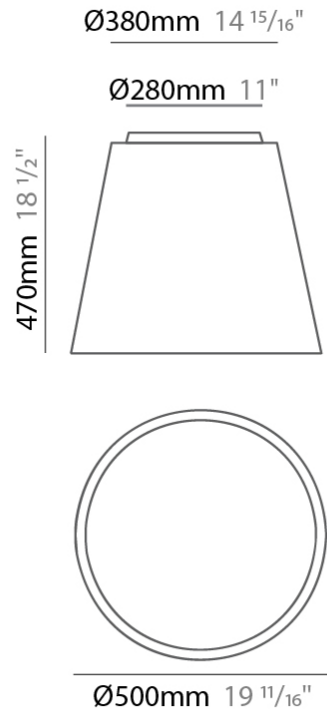

PROJECT
TYPE
SPECIFIER
QUANTITY
DATE

DRUM SURFACE

D112012-

base number   Finish
Options

1. To build a product code in our configurator select the specify button on the base model # product page
2. To build a manual product code on this datasheet choose from the options listed below in blue font and add the suffix to the base model #

GENERAL

Series: Drum
Partner: Ole
Division: Design
Installation: Surface
Product Type: Ceiling Surface
Mounting Location: Ceiling
Light Distribution: Direct

PHYSICAL

Shape: Drum
Diameter (mm): 500
Diameter (in): 19 11/16
Height (mm): 470
Height (in): 18 1/2
Weight (kg): 3.3
Weight (lbs): 7.3
Diffuser: PMMA - Opal
Fixture Finish: BEI / BLK / BLU / COG / DGN / GRY / MRN / MOC / MUS /
OLV / SIL / STN / TER / WHI
Holder Finish: BLK
Fixture Material: Fabric Cord / Metal
Primary Material: Fabric - Recycled
Upon Request: Other fabric cord colors available upon request (see
downloadable finish chart)

ELECTRICAL

Number of Lamps: 3
Lamp Type: LED Retrofit
Lamp Shape: A19
Bulb Included: Bulb Not Included
Max. Wattage Per Lamp (W): 15
Lamp Base: E26
Input Voltage (V): 120
Upon Request: 277Vac / GU24

LED

OPTICAL

RATINGS AND CERTIFICATIONS

Certified By: Certified for North American Standards
IP rating: IP20