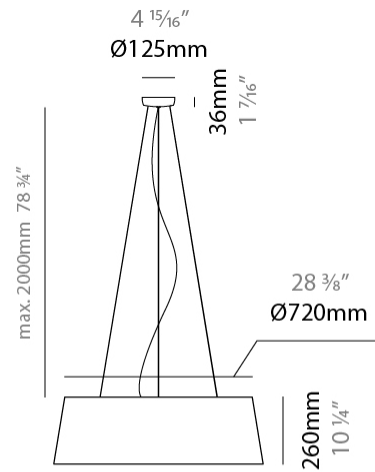

1. To build a product code in our configurator select the specify button on the base model # product page
2. To build a manual product code on this datasheet choose from the options listed below in blue font and add the suffix to the base model #

GENERAL

Series: Drum _____
Partner: Ole _____
Division: Design _____
Installation: Suspension _____
Product Type: Pendant _____
Mounting Location: Ceiling _____
Light Distribution: Direct / Indirect _____

PHYSICAL

Shape: Drum _____
Diameter (mm): 800 _____
Diameter (in): 31 1/2 _____
Height (mm): 260 _____
Height (in): 10 1/4 _____
Max. Overall Height (mm): 2260 _____
Max. Overall Height (in): 89 _____
Weight (kg): 4.6 _____
Weight (lbs): 10.12 _____
Fixture Finish: BEI / BLK / BLU / COG / DGN / GRY / MRN / MOC / MUS / OLV / SIL / STN / TER / WHI _____
Holder Finish: BLK _____
Fixture Material: Fabric Cord / Metal _____
Primary Material: Fabric - Recycled _____
Cable Details: 2000mm Cable _____
Upon Request: Other fabric cord colors available upon request (see downloadable finish chart) Matte White Holder _____

ELECTRICAL

Number of Lamps: 4 _____
Lamp Type: LED Retrofit _____
Lamp Shape: A19 _____
Bulb Included: Bulb Not Included _____
Max. Wattage Per Lamp (W): 15 _____
Lamp Base: E26 _____
Input Voltage (V): 120 _____
Upon Request: 277Vac / GU24 _____

LED

OPTICAL

RATINGS AND CERTIFICATIONS

Certified By: Certified for North American Standards _____
IP rating: IP20 _____