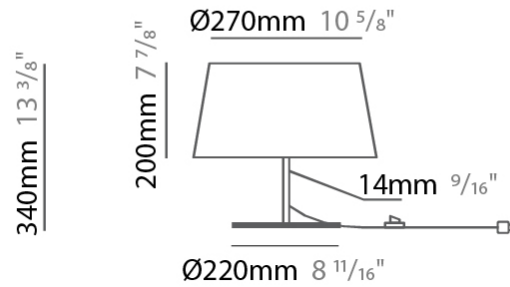

PROJECT	
TYPE	
SPECIFIER	
QUANTITY	
DATE	

DRUM PORTABLE

D114010-

base number   Finish
Options

1. To build a product code in our configurator select the specify button on the base model # product page
2. To build a manual product code on this datasheet choose from the options listed below in blue font and add the suffix to the base model #

GENERAL

Series: Drum
Partner: Ole
Division: Design
Installation: Portable
Product Type: Table
Mounting Location: Table
Light Distribution: Direct / Indirect

PHYSICAL

Shape: Drum
Diameter (mm): 300
Diameter (in): 11 ¹³/₁₆
Height (mm): 340
Height (in): 13 ³/₈
Weight (kg): 1.7
Weight (lbs): 3.7
Diffuser: Cord Shade - Beige / Black / Blue / Brown / Dark Green / Green / Gray / Lithium / Maroon / Marsala / Red / Silver / Stone / White
Fixture Finish: [GWT](#)
Fixture Material: Fabric Cord / Metal
Primary Material: Fabric - Recycled

ELECTRICAL

Number of Lamps: 1
Lamp Type: LED Retrofit
Lamp Shape: A19
Bulb Included: Bulb Not Included
Max. Wattage Per Lamp (W): 15
Lamp Base: E26
Input Voltage (V): 120
Upon Request: 277Vac / GU24

LED

OPTICAL

RATINGS AND CERTIFICATIONS

Certified By: Certified for North American Standards
IP rating: IP20

Ø300mm 11 ¹³/₁₆"