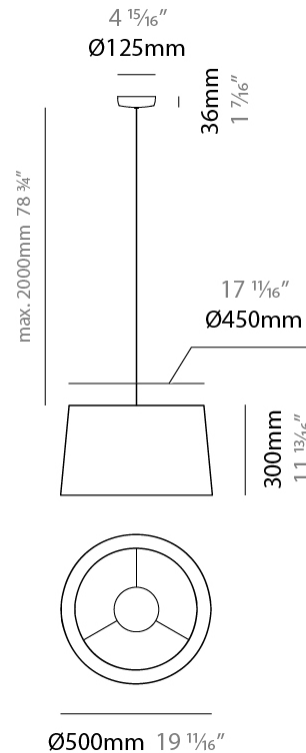

DRUM SUSPENSION

D111060-

base number Finish
Options

1. To build a product code in our configurator select the specify button on the base model # product page
2. To build a manual product code on this datasheet choose from the options listed below in blue font and add the suffix to the base model #

GENERAL

Series: Drum
Partner: Ole
Division: Design
Installation: Suspension
Product Type: Pendant
Mounting Location: Ceiling
Light Distribution: Direct / Indirect

PHYSICAL

Shape: Drum
Diameter (mm): 500
Diameter (in): 19 13/16
Height (mm): 300
Height (in): 11 13/16
Max. Overall Height (mm): 2300
Max. Overall Height (in): 90 9/16
Weight (kg): 2.8
Weight (lbs): 6.2
Fixture Finish: BEI / BLK / BLU / COG / DGN / GRY / MRN / MOC / MUS / OLV / SIL / STN / TER / WHI
Holder Finish: BLK
Fixture Material: Fabric Cord / Metal
Primary Material: Fabric - Recycled
Cable Details: 2000mm Cable
Upon Request: Other fabric cord colors available upon request (see downloadable finish chart) Matte White Holder

ELECTRICAL

Number of Lamps: 1
Lamp Type: LED Retrofit
Lamp Shape: A19
Bulb Included: Bulb Not Included
Max. Wattage Per Lamp (W): 15
Lamp Base: E26
Input Voltage (V): 120
Upon Request: 277Vac / GU24

LED

OPTICAL

RATINGS AND CERTIFICATIONS

Certified By: Certified for North American Standards
IP rating: IP20

PROJECT
TYPE
SPECIFIER
QUANTITY
DATE