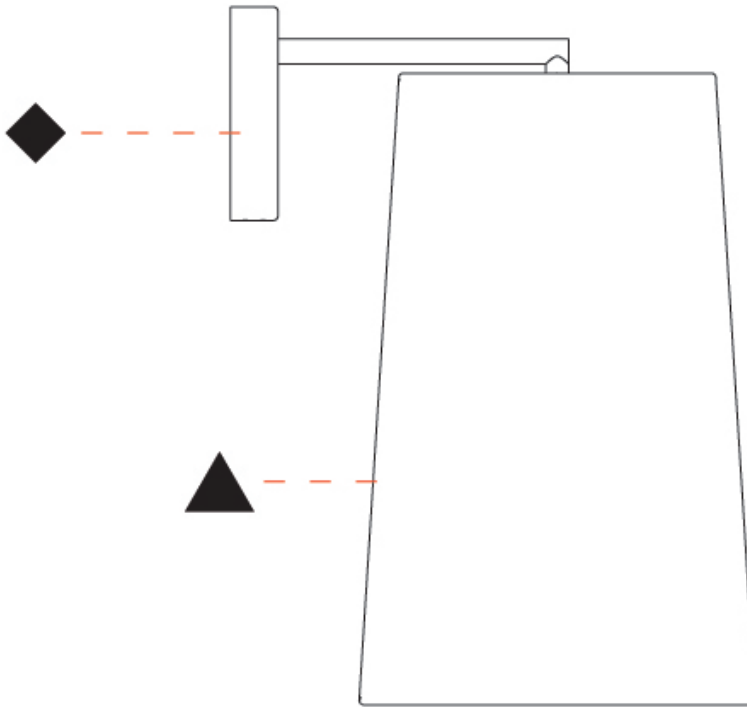

DRUM SURFACE

E113042-

PROJECT

TYPE

SPECIFIER

QUANTITY

DATE

E