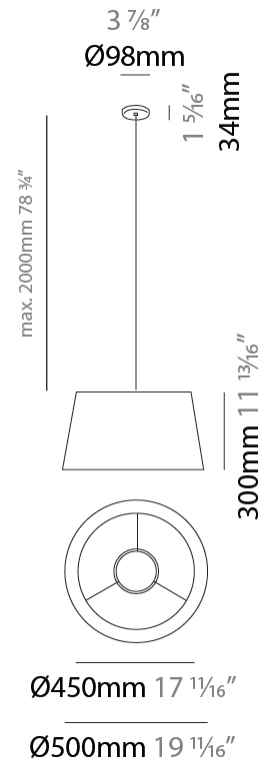

DRUM SUSPENSION

E111196-

base number Finish
Options

1. To build a product code in our configurator select the specify button on the base model # product page
2. To build a manual product code on this datasheet choose from the options listed below in blue font and add the suffix to the base model #

GENERAL

Series: Drum
Partner: Ole
Division: Exterior
Installation: Suspension
Product Type: Pendant
Mounting Location: Ceiling
Light Distribution: Direct / Indirect

PHYSICAL

Shape: Drum
Diameter (mm): 500
Diameter (in): 19 ¹¹/₁₆"
Height (mm): 300
Height (in): 11 ¹³/₁₆"
Max. Overall Height (mm): 2300
Max. Overall Height (in): 90 ⁹/₁₆"
Weight (kg): 2.8
Weight (lbs): 6.2
Fixture Finish: BEI / BLK / BLU / COG / DGN / GRY / MRN / MOC / MUS / OLV / SIL / STN / TER / WHI
Holder Finish: BLK
Fixture Material: Fabric Cord / Metal
Primary Material: Fabric - Recycled
Cable Details: 2000mm Cable

ELECTRICAL

Number of Lamps: 1
Lamp Type: LED Retrofit
Lamp Shape: A19
Bulb Included: Bulb Not Included
Max. Wattage Per Lamp (W): 15
Lamp Base: E26
Input Voltage (V): 120

LED

OPTICAL

RATINGS AND CERTIFICATIONS

Certified By: Certified for North American Standards
IP rating: IP66

PROJECT
TYPE
SPECIFIER
QUANTITY
DATE