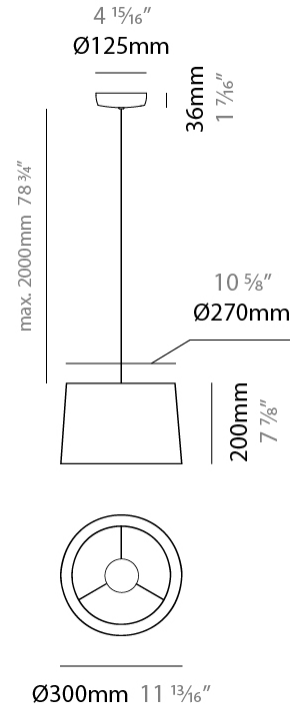

DRUM SUSPENSION

D111058-

base number Finish
Options

1. To build a product code in our configurator select the specify button on the base model # product page
2. To build a manual product code on this datasheet choose from the options listed below in blue font and add the suffix to the base model #

GENERAL

Series: Drum
Partner: Ole
Division: Design
Installation: Suspension
Product Type: Pendant
Mounting Location: Ceiling
Light Distribution: Direct / Indirect

PHYSICAL

Shape: Drum
Diameter (mm): 300
Diameter (in): 11 ¹³/₁₆
Height (mm): 200
Height (in): 7 ⁷/₈
Max. Overall Height (mm): 2200
Max. Overall Height (in): 86 ⁵/₈
Weight (kg): 2
Weight (lbs): 4.4
Fixture Finish: BEI / BLK / BLU / COG / DGN / GRY / MRN / MOC / MUS / OLV / SIL / STN / TER / WHI
Holder Finish: BLK
Fixture Material: Fabric Cord / Metal
Primary Material: Fabric - Recycled
Cable Details: 2000mm Cable
Upon Request: Other fabric cord colors available upon request (see downloadable finish chart) Matte White Holder

ELECTRICAL

Number of Lamps: 1
Lamp Type: LED Retrofit
Lamp Shape: A19
Bulb Included: Bulb Not Included
Max. Wattage Per Lamp (W): 15
Lamp Base: E26
Input Voltage (V): 120
Upon Request: 277Vac / GU24

LED

OPTICAL

RATINGS AND CERTIFICATIONS

Certified By: Certified for North American Standards
IP rating: IP20

PROJECT
TYPE
SPECIFIER
QUANTITY
DATE