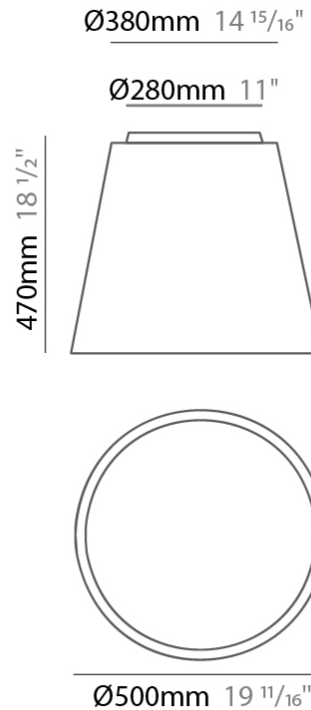

PROJECT
TYPE
SPECIFIER
QUANTITY
DATE

DRUM SURFACE

D112012-

base number Finish
Options

1. To build a product code in our configurator select the specify button on the base model # product page
2. To build a manual product code on this datasheet choose from the options listed below in blue font and add the suffix to the base model #

GENERAL

Series: Drum
Partner: Ole
Division: Design
Installation: Surface
Product Type: Ceiling Surface
Mounting Location: Ceiling
Light Distribution: Direct

PHYSICAL

Shape: Drum
Diameter (mm): 500
Diameter (in): 19 11/16
Height (mm): 470
Height (in): 18 1/2
Weight (kg): 3.3
Weight (lbs): 7.3
Diffuser: PMMA - Opal
Fixture Finish: BEI / BLK / BLU / COG / DGN / GRY / MRN / MOC / MUS / OLV / SIL / STN / TER / WHI
Holder Finish: BLK
Fixture Material: Fabric Cord / Metal
Primary Material: Fabric - Recycled
Upon Request: Other fabric cord colors available upon request (see downloadable finish chart)

ELECTRICAL

Number of Lamps: 3
Lamp Type: LED Retrofit
Lamp Shape: A19
Bulb Included: Bulb Not Included
Max. Wattage Per Lamp (W): 15
Lamp Base: E26
Input Voltage (V): 120
Upon Request: 277Vac / GU24

LED

OPTICAL

RATINGS AND CERTIFICATIONS

Certified By: Certified for North American Standards
IP rating: IP20