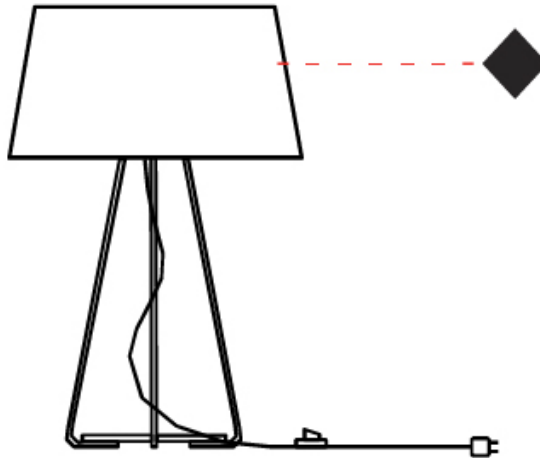

DRUM PORTABLE

D114008-

PROJECT

TYPE

SPECIFIER

QUANTITY

DATE

D