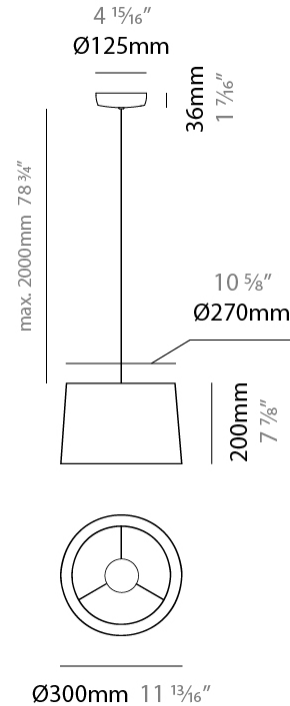

DRUM SUSPENSION

D111058-

base number Finish
Options

1. To build a product code in our configurator select the specify button on the base model # product page
2. To build a manual product code on this datasheet choose from the options listed below in blue font and add the suffix to the base model #

GENERAL

Series: Drum
Partner: Ole
Division: Design
Installation: Suspension
Product Type: Pendant
Mounting Location: Ceiling
Light Distribution: Direct / Indirect

PHYSICAL

Shape: Drum
Diameter (mm): 300
Diameter (in): 11 ¹³/₁₆
Height (mm): 200
Height (in): 7 ⁷/₈
Max. Overall Height (mm): 2200
Max. Overall Height (in): 86 ⁵/₈
Weight (kg): 2
Weight (lbs): 4.4
Fixture Finish: BEI / BLK / BLU / COG / DGN / GRY / MRN / MOC / MUS / OLV / SIL / STN / TER / WHI
Holder Finish: BLK
Fixture Material: Fabric Cord / Metal
Primary Material: Fabric - Recycled
Cable Details: 2000mm Cable
Upon Request: Other fabric cord colors available upon request (see downloadable finish chart) Matte White Holder

ELECTRICAL

Number of Lamps: 1
Lamp Type: LED Retrofit
Lamp Shape: A19
Bulb Included: Bulb Not Included
Max. Wattage Per Lamp (W): 15
Lamp Base: E26
Input Voltage (V): 120
Upon Request: 277Vac / GU24

LED

OPTICAL

RATINGS AND CERTIFICATIONS

Certified By: Certified for North American Standards
IP rating: IP20

PROJECT
TYPE
SPECIFIER
QUANTITY
DATE