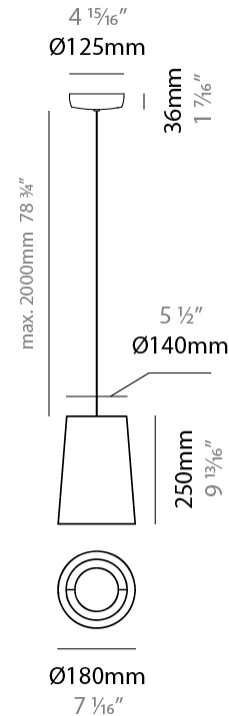

DRUM SUSPENSION

D111056-

base number   Finish Options   Finish Options

1. To build a product code in our configurator select the specify button on the base model # product page
2. To build a manual product code on this datasheet choose from the options listed below in blue font and add the suffix to the base model #

GENERAL

Series: Drum
Brand: Ole
Division: Design
Mounting Type: Suspension
Mounting Location: Ceiling
Subcategory: Up/Down Light

PHYSICAL

Shape: Cone
Diameter (mm): 180
Diameter (in): 7 1/16
Height (mm): 250
Height (in): 9 13/16
Max. Overall Height (mm): 2250
Max. Overall Height (in): 88 9/16
Light Distribution: Direct / Indirect
Weight (kg): 1
Weight (lbs): 2.2
Diffuser: Satin Glass
Fixture Finish: BEI / BLK / BLU / COG / DGN / GRY / MRN / MOC / MUS / OLV / SIL / STN / TER / WHI
Holder Finish: MWH / MBK
Fixture Material: Fabric Cord / Metal
Cable Details: 2000mm Cable
Upon Request: Other fabric cord colors available upon request (see downloadable finish chart)

ELECTRICAL

Number of Lamps: 1
Lamp Type: LED Retrofit
Lamp Shape: A19
Bulb Included: Bulb Not Included
Max. Wattage Per Lamp (W): 15
Lamp Base: E26
Input Voltage (V): 120
Upon Request: 277Vac / GU24

LED

OPTICAL

RATINGS AND CERTIFICATIONS

Certified By: Certified for North American Standards
IP rating: IP20

PROJECT
TYPE
SPECIFIER
QUANTITY
DATE