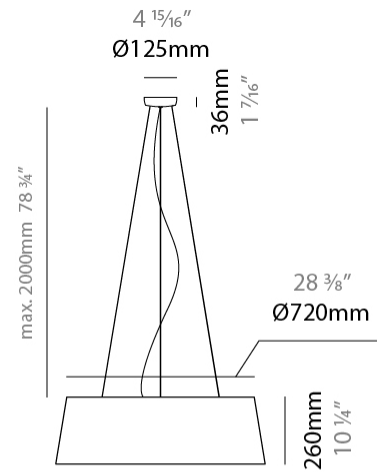

1. To build a product code in our configurator select the specify button on the base model # product page
2. To build a manual product code on this datasheet choose from the options listed below in blue font and add the suffix to the base model #

GENERAL

Series: Drum _____
Partner: Ole _____
Division: Design _____
Installation: Suspension _____
Product Type: Pendant _____
Mounting Location: Ceiling _____
Light Distribution: Direct / Indirect _____

PHYSICAL

Shape: Drum _____
Diameter (mm): 800 _____
Diameter (in): 31 1/2 _____
Height (mm): 260 _____
Height (in): 10 1/4 _____
Max. Overall Height (mm): 2260 _____
Max. Overall Height (in): 89 _____
Weight (kg): 4.6 _____
Weight (lbs): 10.12 _____
Fixture Finish: BEI / BLK / BLU / COG / DGN / GRY / MRN / MOC / MUS / OLV / SIL / STN / TER / WHI _____
Holder Finish: BLK _____
Fixture Material: Fabric Cord / Metal _____
Primary Material: Fabric - Recycled _____
Cable Details: 2000mm Cable _____
Upon Request: Other fabric cord colors available upon request (see downloadable finish chart) Matte White Holder _____

ELECTRICAL

Number of Lamps: 4 _____
Lamp Type: LED Retrofit _____
Lamp Shape: A19 _____
Bulb Included: Bulb Not Included _____
Max. Wattage Per Lamp (W): 15 _____
Lamp Base: E26 _____
Input Voltage (V): 120 _____
Upon Request: 277Vac / GU24 _____

LED

OPTICAL

RATINGS AND CERTIFICATIONS

Certified By: Certified for North American Standards _____
IP rating: IP20 _____

Ø800mm 31 1/2"