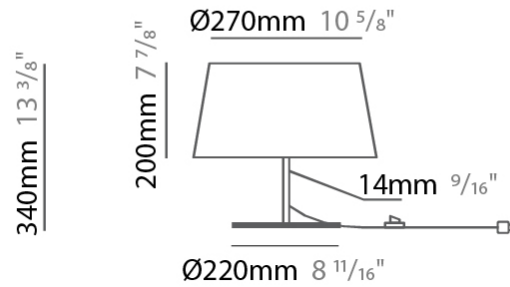

DRUM PORTABLE

D114010-

base number _____
Finish _____
Options _____

1. To build a product code in our configurator select the specify button on the base model # product page
2. To build a manual product code on this datasheet choose from the options listed below in blue font and add the suffix to the base model #

GENERAL

Series: Drum _____
Partner: Ole _____
Division: Design _____
Installation: Portable _____
Product Type: Table _____
Mounting Location: Table _____
Light Distribution: Direct / Indirect _____

PHYSICAL

Shape: Drum _____
Diameter (mm): 300 _____
Diameter (in): 11 ¹³/₁₆ _____
Height (mm): 340 _____
Height (in): 13 ³/₈ _____
Weight (kg): 1.7 _____
Weight (lbs): 3.7 _____
Diffuser: Cord Shade - Beige / Black / Blue / Brown / Dark Green / Green / Gray / Lithium / Maroon / Marsala / Red / Silver / Stone / White _____
Fixture Finish: [GWT](#) _____
Fixture Material: Fabric Cord / Metal _____
Primary Material: Fabric - Recycled _____

ELECTRICAL

Number of Lamps: 1 _____
Lamp Type: LED Retrofit _____
Lamp Shape: A19 _____
Bulb Included: Bulb Not Included _____
Max. Wattage Per Lamp (W): 15 _____
Lamp Base: E26 _____
Input Voltage (V): 120 _____
Upon Request: 277Vac / GU24 _____

LED

OPTICAL

RATINGS AND CERTIFICATIONS

Certified By: Certified for North American Standards _____
IP rating: IP20 _____

Ø300mm 11 ¹³/₁₆"