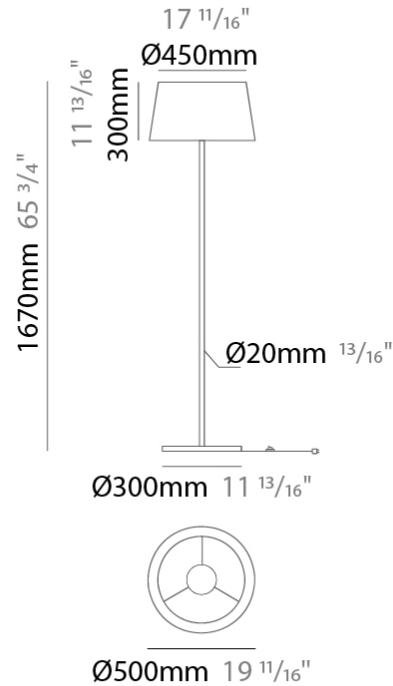

PROJECT	_____
TYPE	_____
SPECIFIER	_____
QUANTITY	_____
DATE	_____

DRUM PORTABLE

D114011-

base number _____
Finish _____
Options _____

1. To build a product code in our configurator select the specify button on the base model # product page
2. To build a manual product code on this datasheet choose from the options listed below in blue font and add the suffix to the base model #

GENERAL

Series: Drum _____
Partner: Ole _____
Division: Design _____
Installation: Portable _____
Product Type: Floor _____
Mounting Location: Floor _____
Light Distribution: Direct / Indirect _____

PHYSICAL

Shape: Drum _____
Diameter (mm): 500 _____
Diameter (in): 19 ¹¹/₁₆ _____
Height (mm): 1670 _____
Height (in): 65 ³/₄ _____
Weight (kg): 6 _____
Weight (lbs): 13.2 _____
Diffuser: Cord Shade - Beige / Black / Blue / Brown / Dark Green / Green / Gray / Lithium / Maroon / Marsala / Red / Silver / Stone / White _____
Fixture Finish: GWT _____
Fixture Material: Fabric Cord / Metal _____
Primary Material: Fabric - Recycled _____

ELECTRICAL

Number of Lamps: 1 _____
Lamp Type: LED Retrofit _____
Lamp Shape: A19 _____
Bulb Included: Bulb Not Included _____
Max. Wattage Per Lamp (W): 15 _____
Lamp Base: E26 _____
Input Voltage (V): 120 _____
Upon Request: 277Vac / GU24 _____

LED

OPTICAL

RATINGS AND CERTIFICATIONS

Certified By: Certified for North American Standards _____
IP rating: IP20 _____