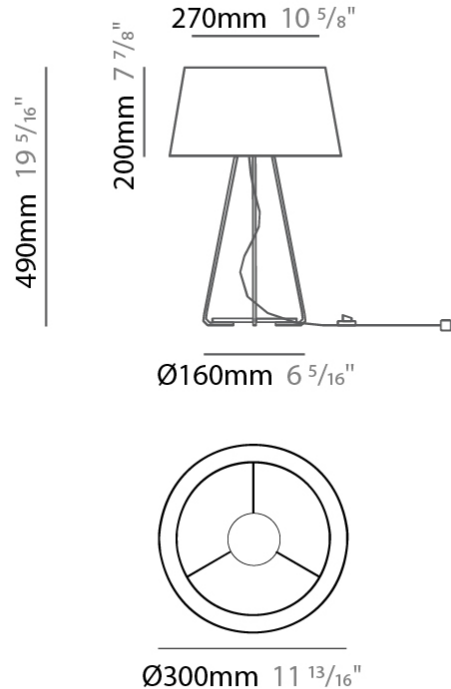

PROJECT _____
TYPE _____
SPECIFIER _____
QUANTITY _____
DATE _____

DRUM PORTABLE

D114008-

base number _____
Finish _____
Options _____

1. To build a product code in our configurator select the specify button on the base model # product page
2. To build a manual product code on this datasheet choose from the options listed below in blue font and add the suffix to the base model #

GENERAL

Series: Drum _____
Brand: Ole _____
Division: Design _____
Mounting Type: Portable _____
Mounting Location: Table _____
Subcategory: Ambient _____

PHYSICAL

Shape: Drum _____
Diameter (mm): 300 _____
Diameter (in): 11 ¹³/₁₆ _____
Height (mm): 490 _____
Height (in): 19 ⁵/₁₆ _____
Light Distribution: Direct / Indirect _____
Weight (kg): 1.7 _____
Weight (lbs): 3.7 _____
Diffuser: Cord Shade - Beige / Black / Blue / Brown / Dark Green / Green / Gray / Lithium / Maroon / Marsala / Red / Silver / Stone / White _____
Fixture Finish: [GWT](#) _____
Fixture Material: Fabric Cord / Metal _____

ELECTRICAL

Number of Lamps: 1 _____
Lamp Type: LED Retrofit _____
Lamp Shape: A19 _____
Bulb Included: Bulb Not Included _____
Max. Wattage Per Lamp (W): 15 _____
Lamp Base: E26 _____
Input Voltage (V): 120 _____
Upon Request: 277Vac / GU24 _____

LED

OPTICAL

RATINGS AND CERTIFICATIONS

Certified By: Certified for North American Standards _____
IP rating: IP20 _____