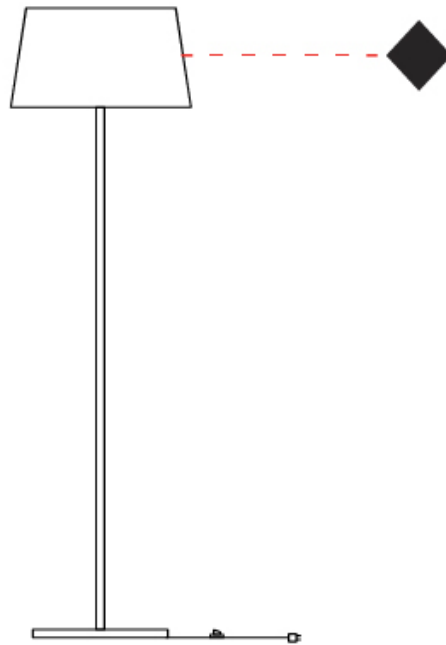

DRUM PORTABLE

D114011-

PROJECT

TYPE

SPECIFIER

QUANTITY

DATE