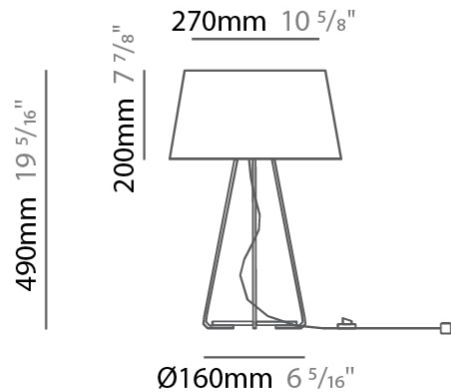

PROJECT
TYPE
SPECIFIER
QUANTITY
DATE

DRUM PORTABLE

D114008-

base number   Finish
Options

1. To build a product code in our configurator select the specify button on the base model # product page
2. To build a manual product code on this datasheet choose from the options listed below in blue font and add the suffix to the base model #

GENERAL

Series: Drum
Partner: Ole
Division: Design
Installation: Portable
Product Type: Table
Mounting Location: Table
Light Distribution: Direct / Indirect

PHYSICAL

Shape: Drum
Diameter (mm): 300
Diameter (in): 11 ¹³/₁₆
Height (mm): 490
Height (in): 19 ⁵/₁₆
Weight (kg): 1.7
Weight (lbs): 3.7
Diffuser: Cord Shade - Beige / Black / Blue / Brown / Dark Green / Green / Gray / Lithium / Maroon / Marsala / Red / Silver / Stone / White
Fixture Finish: [GWT](#)
Fixture Material: Fabric Cord / Metal
Primary Material: Fabric - Recycled

ELECTRICAL

Number of Lamps: 1
Lamp Type: LED Retrofit
Lamp Shape: A19
Bulb Included: Bulb Not Included
Max. Wattage Per Lamp (W): 15
Lamp Base: E26
Input Voltage (V): 120
Upon Request: 277Vac / GU24

LED

OPTICAL

RATINGS AND CERTIFICATIONS

Certified By: Certified for North American Standards
IP rating: IP20

Ø300mm 11 ¹³/₁₆"