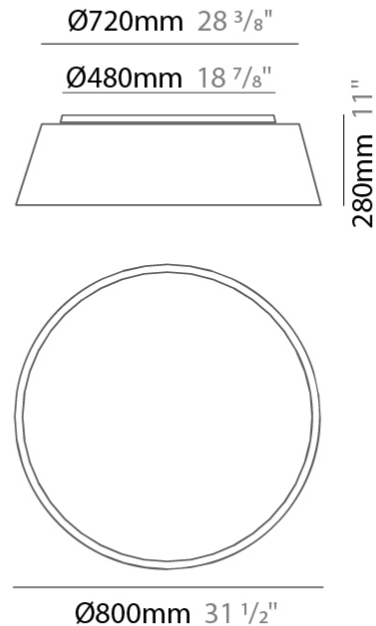

PROJECT
TYPE
SPECIFIER
QUANTITY
DATE

DRUM SURFACE

D112014-

base number   Finish
Options

1. To build a product code in our configurator select the specify button on the base model # product page
2. To build a manual product code on this datasheet choose from the options listed below in blue font and add the suffix to the base model #

GENERAL

Series: Drum
Partner: Ole
Division: Design
Installation: Surface
Product Type: Ceiling Surface
Mounting Location: Ceiling
Light Distribution: Direct

PHYSICAL

Shape: Drum
Diameter (mm): 800
Diameter (in): 31 1/2
Height (mm): 280
Height (in): 11
Weight (kg): 4.4
Weight (lbs): 9.7
Diffuser: PMMA - Opal

Fixture Finish: BEI / BLK / BLU / COG / DGN / GRY / MRN / MOC / MUS / OLV / SIL / STN / TER / WHI

Holder Finish: Black

Fixture Material: Fabric Cord / Metal

Primary Material: Fabric - Recycled

Upon Request: Other fabric cord colors available upon request (see downloadable finish chart)

ELECTRICAL

Number of Lamps: 4
Lamp Type: LED Retrofit
Lamp Shape: A19
Bulb Included: Bulb Not Included
Max. Wattage Per Lamp (W): 15
Lamp Base: E26
Input Voltage (V): 120
Upon Request: 277Vac / GU24

LED

OPTICAL

RATINGS AND CERTIFICATIONS

Certified By: Certified for North American Standards

IP rating: IP20