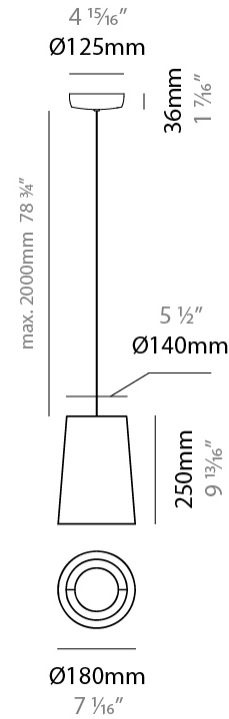

PROJECT
TYPE
SPECIFIER
QUANTITY
DATE

DRUM SUSPENSION

D111056- _____
base number   Finish Options   Finish Options

1. To build a product code in our configurator select the specify button on the base model # product page
2. To build a manual product code on this datasheet choose from the options listed below in blue font and add the suffix to the base model #

GENERAL

Series: Drum
Brand: Ole
Division: Design
Mounting Type: Suspension
Mounting Location: Ceiling
Subcategory: Up/Down Light

PHYSICAL

Shape: Cone
Diameter (mm): 180
Diameter (in): 7 1/16
Height (mm): 250
Height (in): 9 13/16
Max. Overall Height (mm): 2250
Max. Overall Height (in): 88 9/16
Light Distribution: Direct / Indirect
Weight (kg): 1
Weight (lbs): 2.2
Diffuser: Satin Glass
Fixture Finish: BEI / BLK / BLU / COG / DGN / GRY / MRN / MOC / MUS / OLV / SIL / STN / TER / WHI
Holder Finish: MWH / MBK
Fixture Material: Fabric Cord / Metal
Cable Details: 2000mm Cable
Upon Request: Other fabric cord colors available upon request (see downloadable finish chart)

ELECTRICAL

Number of Lamps: 1
Lamp Type: LED Retrofit
Lamp Shape: A19
Bulb Included: Bulb Not Included
Max. Wattage Per Lamp (W): 15
Lamp Base: E26
Input Voltage (V): 120
Upon Request: 277Vac / GU24

LED

OPTICAL

RATINGS AND CERTIFICATIONS

Certified By: Certified for North American Standards
IP rating: IP20