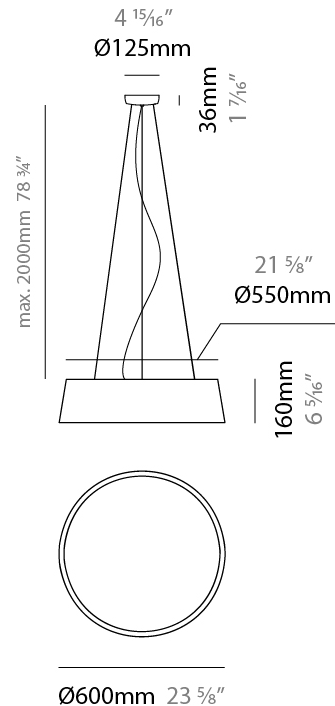

PROJECT	_____
TYPE	_____
SPECIFIER	_____
QUANTITY	_____
DATE	_____

DRUM SUSPENSION

D111063-

base number	Finish Options	Finish Options

1. To build a product code in our configurator select the specify button on the base model # product page
2. To build a manual product code on this datasheet choose from the options listed below in blue font and add the suffix to the base model #

GENERAL

Series: Drum
Brand: Ole
Division: Design
Mounting Type: Suspension
Mounting Location: Ceiling
Subcategory: Up/Down Light

PHYSICAL

Shape: Drum
Diameter (mm): 600
Diameter (in): 23 5/8
Height (mm): 160
Height (in): 6 3/16
Max. Overall Height (mm): 2160
Max. Overall Height (in): 85 1/16
Light Distribution: Direct / Indirect
Weight (kg): 3.3
Weight (lbs): 7.26
Fixture Finish: BEI / BLK / BLU / COG / DGN / GRY / MRN / MOC / MUS / OLV / SIL / STN / TER / WHI
Holder Finish: BLK
Fixture Material: Fabric Cord / Metal
Cable Details: 2000mm Cable
Upon Request: Other fabric cord colors available upon request (see downloadable finish chart)

ELECTRICAL

Number of Lamps: 3
Lamp Type: LED Retrofit
Lamp Shape: A19
Bulb Included: Bulb Not Included
Max. Wattage Per Lamp (W): 15
Lamp Base: E26
Input Voltage (V): 120
Upon Request: 277Vac / GU24

LED

OPTICAL

RATINGS AND CERTIFICATIONS

Certified By: Certified for North American Standards
IP rating: IP20