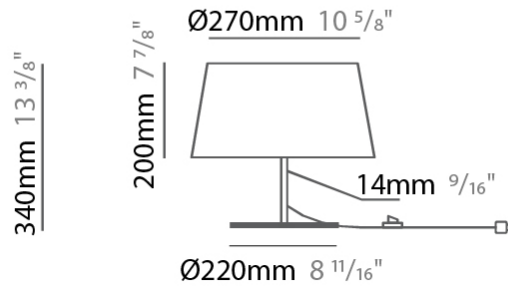

PROJECT	_____
TYPE	_____
SPECIFIER	_____
QUANTITY	_____
DATE	_____

DRUM PORTABLE

D114010-

base number   Finish
Options

1. To build a product code in our configurator select the specify button on the base model # product page
2. To build a manual product code on this datasheet choose from the options listed below in blue font and add the suffix to the base model #

GENERAL

Series: Drum
Brand: Ole
Division: Design
Mounting Type: Portable
Mounting Location: Table
Subcategory: Ambient

PHYSICAL

Shape: Drum
Diameter (mm): 300
Diameter (in): 11 ¹³/₁₆
Height (mm): 340
Height (in): 13 ³/₈
Light Distribution: Direct / Indirect
Weight (kg): 1.7
Weight (lbs): 3.7
Diffuser: Cord Shade - Beige / Black / Blue / Brown / Dark Green / Green / Gray / Lithium / Maroon / Marsala / Red / Silver / Stone / White
Fixture Finish: GWT
Fixture Material: Fabric Cord / Metal

ELECTRICAL

Number of Lamps: 1
Lamp Type: LED Retrofit
Lamp Shape: A19
Bulb Included: Bulb Not Included
Max. Wattage Per Lamp (W): 15
Lamp Base: E26
Input Voltage (V): 120
Upon Request: 277Vac / GU24

LED

OPTICAL

RATINGS AND CERTIFICATIONS

Certified By: Certified for North American Standards
IP rating: IP20

Ø300mm 11 ¹³/₁₆"