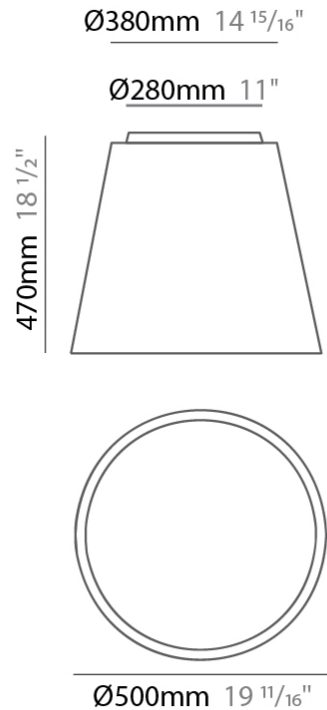

PROJECT
TYPE
SPECIFIER
QUANTITY
DATE

DRUM SURFACE

D112012-

base number Finish
Options

1. To build a product code in our configurator select the specify button on the base model # product page
2. To build a manual product code on this datasheet choose from the options listed below in blue font and add the suffix to the base model #

GENERAL

Series: Drum
Brand: Ole
Division: Design
Mounting Type: Surface
Mounting Location: Ceiling
Subcategory: Ambient

PHYSICAL

Shape: Drum
Diameter (mm): 500
Diameter (in): 19 11/16
Height (mm): 470
Height (in): 18 1/2
Light Distribution: Direct
Weight (kg): 3.3
Weight (lbs): 7.3
Diffuser: PMMA - Opal
Fixture Finish: BEI / BLK / BLU / COG / DGN / GRY / MRN / MOC / MUS / OL / SIL / STN / TER / WHI
Holder Finish: BLK
Fixture Material: Fabric Cord / Metal
Upon Request: Other fabric cord colors available upon request (see downloadable finish chart)

ELECTRICAL

Number of Lamps: 3
Lamp Type: LED Retrofit
Lamp Shape: A19
Bulb Included: Bulb Not Included
Max. Wattage Per Lamp (W): 15
Lamp Base: E26
Input Voltage (V): 120
Upon Request: 277Vac / GU24

LED

OPTICAL

RATINGS AND CERTIFICATIONS

Certified By: Certified for North American Standards
IP rating: IP20