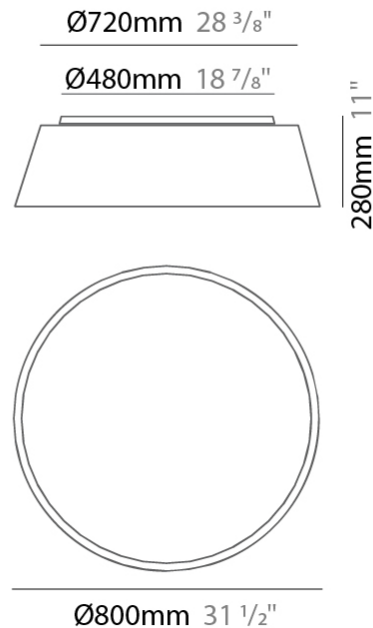

PROJECT _____
TYPE _____
SPECIFIER _____
QUANTITY _____
DATE _____

DRUM SURFACE

D112015- -

base number   Color   Finish
Temperature   Options

1. To build a product code in our configurator select the specify button on the base model # product page
2. To build a manual product code on this datasheet choose from the options listed below in blue font and add the suffix to the base model #

GENERAL

Series: Drum
Brand: Ole
Division: Design
Mounting Type: Surface
Mounting Location: Ceiling
Subcategory: Ambient

PHYSICAL

Shape: Drum
Diameter (mm): 800
Diameter (in): 31 1/2"
Height (mm): 280
Height (in): 11
Light Distribution: Direct
Weight (kg): 4.6
Weight (lbs): 10.1
Diffuser: PMMA - Opal
Fixture Finish: [BEI / BLK / BLU / COG / DGN / GRY / MRN / MOC / MUS / OLV / SIL / STN / TER / WHI](#)
Fixture Material: Metal / Elastic Fabric
Upon Request: Other fabric cord colors available upon request (see downloadable finish chart)

ELECTRICAL

Lamp Type: LED
Input Wattage (W): 25
Dimming: Non-Dimmable / 0-10V Dimming
Driver Included: Yes
Driver Location: Integrated
Driver Type: Constant Current - Universal
Driver Class: Class 2
Input Voltage (V): 120 - 277

LED

Color Temperature (°K): [3000 / 4000](#)
Max. Delivered Lumen (lm): 2400 / 2510
CRI: >80 CRI
Lamp Life (hrs): 50000

OPTICAL

RATINGS AND CERTIFICATIONS

Certified By: Certified for North American Standards
IP rating: IP20