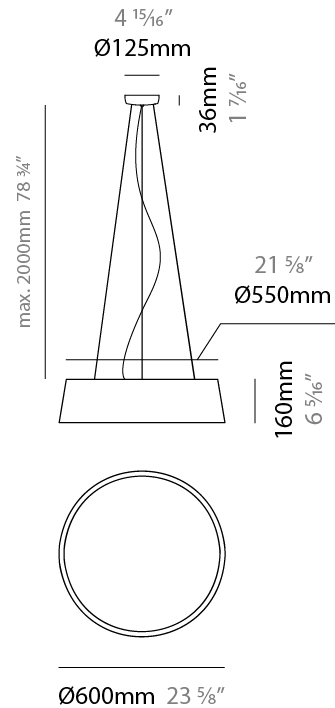

PROJECT	_____
TYPE	_____
SPECIFIER	_____
QUANTITY	_____
DATE	_____

DRUM SUSPENSION

D111063-

base number	Finish Options	Finish Options

1. To build a product code in our configurator select the specify button on the base model # product page
2. To build a manual product code on this datasheet choose from the options listed below in blue font and add the suffix to the base model #

GENERAL

Series: Drum
Brand: Ole
Division: Design
Mounting Type: Suspension
Mounting Location: Ceiling
Subcategory: Up/Down Light

PHYSICAL

Shape: Drum
Diameter (mm): 600
Diameter (in): 23 5/8
Height (mm): 160
Height (in): 6 5/16
Max. Overall Height (mm): 2160
Max. Overall Height (in): 85 1/16
Light Distribution: Direct / Indirect
Weight (kg): 3.3
Weight (lbs): 7.26
Fixture Finish: BEI / BLK / BLU / COG / DGN / GRY / MRN / MOC / MUS / OLV / SIL / STN / TER / WHI
Holder Finish: BLK
Fixture Material: Fabric Cord / Metal
Cable Details: 2000mm Cable
Upon Request: Other fabric cord colors available upon request (see downloadable finish chart)

ELECTRICAL

Number of Lamps: 3
Lamp Type: LED Retrofit
Lamp Shape: A19
Bulb Included: Bulb Not Included
Max. Wattage Per Lamp (W): 15
Lamp Base: E26
Input Voltage (V): 120
Upon Request: 277Vac / GU24

LED

OPTICAL

RATINGS AND CERTIFICATIONS

Certified By: Certified for North American Standards
IP rating: IP20