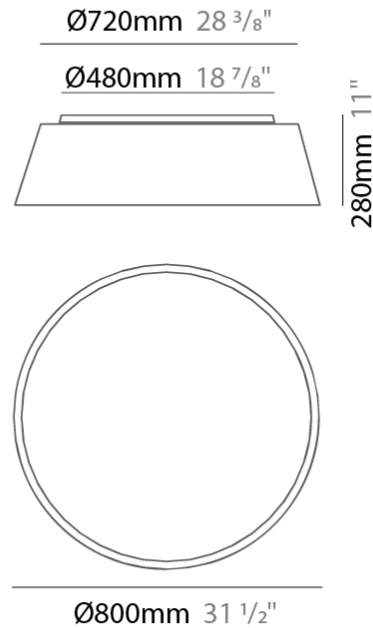

PROJECT	_____
TYPE	_____
SPECIFIER	_____
QUANTITY	_____
DATE	_____

DRUM SURFACE

D112014-

base number   Finish
Options

1. To build a product code in our configurator select the specify button on the base model # product page
2. To build a manual product code on this datasheet choose from the options listed below in blue font and add the suffix to the base model #

GENERAL

Series: Drum
Brand: Ole
Division: Design
Mounting Type: Surface
Mounting Location: Ceiling
Subcategory: Ambient

PHYSICAL

Shape: Drum
Diameter (mm): 800
Diameter (in): 31 1/2
Height (mm): 280
Height (in): 11
Light Distribution: Direct
Weight (kg): 4.4
Weight (lbs): 9.7
Diffuser: PMMA - Opal
Fixture Finish: BEI / BLK / BLU / COG / DGN / GRY / MRN / MOC / MUS /
OLV / SIL / STN / TER / WHI
Holder Finish: Black
Fixture Material: Fabric Cord / Metal
Upon Request: Other fabric cord colors available upon request (see
downloadable finish chart)

ELECTRICAL

Number of Lamps: 4
Lamp Type: LED Retrofit
Lamp Shape: A19
Bulb Included: Bulb Not Included
Max. Wattage Per Lamp (W): 15
Lamp Base: E26
Input Voltage (V): 120
Upon Request: 277Vac / GU24

LED

OPTICAL

RATINGS AND CERTIFICATIONS

Certified By: Certified for North American Standards
IP rating: IP20