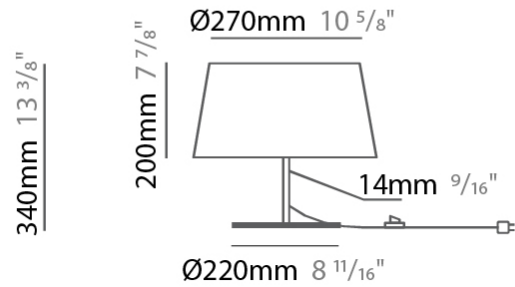

PROJECT	_____
TYPE	_____
SPECIFIER	_____
QUANTITY	_____
DATE	_____

DRUM PORTABLE

D114010-

base number   Finish
Options

1. To build a product code in our configurator select the specify button on the base model # product page
2. To build a manual product code on this datasheet choose from the options listed below in blue font and add the suffix to the base model #

GENERAL

Series: Drum _____
Brand: Ole _____
Division: Design _____
Mounting Type: Portable _____
Mounting Location: Table _____
Subcategory: Ambient _____

PHYSICAL

Shape: Drum _____
Diameter (mm): 300 _____
Diameter (in): 11 ¹³/₁₆ _____
Height (mm): 340 _____
Height (in): 13 ³/₈ _____
Light Distribution: Direct / Indirect _____
Weight (kg): 1.7 _____
Weight (lbs): 3.7 _____
Diffuser: Cord Shade - Beige / Black / Blue / Brown / Dark Green / Green / Gray / Lithium / Maroon / Marsala / Red / Silver / Stone / White _____
Fixture Finish: GWT _____
Fixture Material: Fabric Cord / Metal _____

ELECTRICAL

Number of Lamps: 1 _____
Lamp Type: LED Retrofit _____
Lamp Shape: A19 _____
Bulb Included: Bulb Not Included _____
Max. Wattage Per Lamp (W): 15 _____
Lamp Base: E26 _____
Input Voltage (V): 120 _____
Upon Request: 277Vac / GU24 _____

LED

OPTICAL

RATINGS AND CERTIFICATIONS

Certified By: Certified for North American Standards _____
IP rating: IP20 _____

Ø300mm 11 ¹³/₁₆"