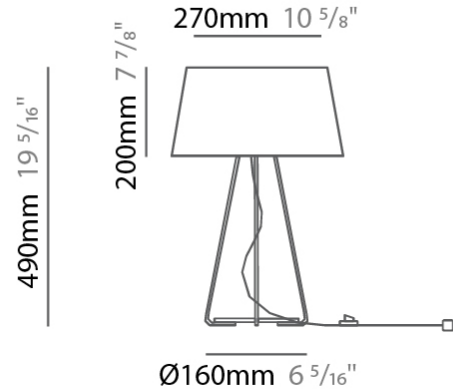

DRUM PORTABLE

D114008-

base number _____
Finish _____
Options _____

1. To build a product code in our configurator select the specify button on the base model # product page
2. To build a manual product code on this datasheet choose from the options listed below in blue font and add the suffix to the base model #

GENERAL

Series: Drum _____
Brand: Ole _____
Division: Design _____
Mounting Type: Portable _____
Mounting Location: Table _____
Subcategory: Ambient _____

PHYSICAL

Shape: Drum _____
Diameter (mm): 300 _____
Diameter (in): 11 ¹³/₁₆ _____
Height (mm): 490 _____
Height (in): 19 ⁵/₁₆ _____
Light Distribution: Direct / Indirect _____
Weight (kg): 1.7 _____
Weight (lbs): 3.7 _____
Diffuser: Cord Shade - Beige / Black / Blue / Brown / Dark Green / Green / Gray / Lithium / Maroon / Marsala / Red / Silver / Stone / White _____
Fixture Finish: [GWT](#) _____
Fixture Material: Fabric Cord / Metal _____

ELECTRICAL

Number of Lamps: 1 _____
Lamp Type: LED Retrofit _____
Lamp Shape: A19 _____
Bulb Included: Bulb Not Included _____
Max. Wattage Per Lamp (W): 15 _____
Lamp Base: E26 _____
Input Voltage (V): 120 _____
Upon Request: 277Vac / GU24 _____

LED

OPTICAL

RATINGS AND CERTIFICATIONS

Certified By: Certified for North American Standards _____
IP rating: IP20 _____