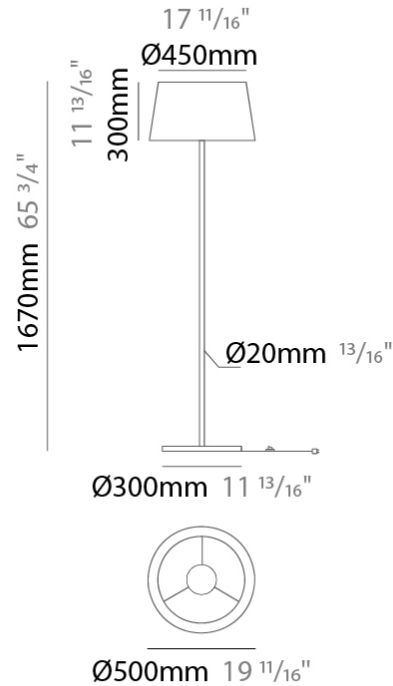

DRUM PORTABLE

D114011-

base number   Finish
Options

1. To build a product code in our configurator select the specify button on the base model # product page
2. To build a manual product code on this datasheet choose from the options listed below in blue font and add the suffix to the base model #

GENERAL

Series: Drum
Brand: Ole
Division: Design
Mounting Type: Portable
Mounting Location: Floor
Subcategory: Ambient

PHYSICAL

Shape: Drum
Diameter (mm): 500
Diameter (in): 19 ¹¹/₁₆
Height (mm): 1670
Height (in): 65 ³/₄
Light Distribution: Direct / Indirect
Weight (kg): 6
Weight (lbs): 13.2
Diffuser: Cord Shade - Beige / Black / Blue / Brown / Dark Green / Green / Gray / Lithium / Maroon / Marsala / Red / Silver / Stone / White
[Fixture Finish: GWT](#)
Fixture Material: Fabric Cord / Metal

ELECTRICAL

Number of Lamps: 1
Lamp Type: LED Retrofit
Lamp Shape: A19
Bulb Included: Bulb Not Included
Max. Wattage Per Lamp (W): 15
Lamp Base: E26
Input Voltage (V): 120
Upon Request: 277Vac / GU24

LED

OPTICAL

RATINGS AND CERTIFICATIONS

Certified By: Certified for North American Standards
IP rating: IP20

PROJECT	_____
TYPE	_____
SPECIFIER	_____
QUANTITY	_____
DATE	_____