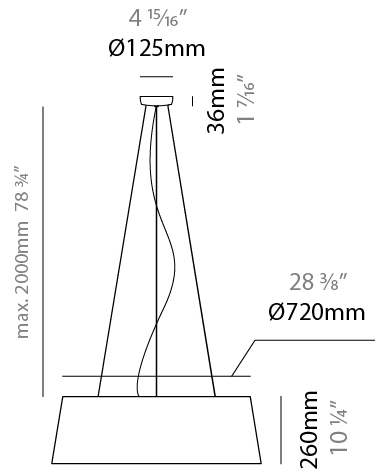

PROJECT _____
TYPE _____
SPECIFIER _____
QUANTITY _____
DATE _____

DRUM SUSPENSION

D111064- _____
base number   Finish   Finish
                         Options   Options

1. To build a product code in our configurator select the specify button on the base model # product page
2. To build a manual product code on this datasheet choose from the options listed below in blue font and add the suffix to the base model #

GENERAL

Series: Drum
Brand: Ole
Division: Design
Mounting Type: Suspension
Mounting Location: Ceiling
Subcategory: Up/Down Light

PHYSICAL

Shape: Drum
Diameter (mm): 800
Diameter (in): 31 1/2
Height (mm): 260
Height (in): 10 1/4
Max. Overall Height (mm): 2260
Max. Overall Height (in): 89
Light Distribution: Direct / Indirect
Weight (kg): 4.6
Weight (lbs): 10.12
Fixture Finish: BEI / BLK / BLU / COG / DGN / GRY / MRN / MOC / MUS / OLV / SIL / STN / TER / WHI
Holder Finish: BLK
Fixture Material: Fabric Cord / Metal
Cable Details: 2000mm Cable
Upon Request: Other fabric cord colors available upon request (see downloadable finish chart)

ELECTRICAL

Number of Lamps: 4
Lamp Type: LED Retrofit
Lamp Shape: A19
Bulb Included: Bulb Not Included
Max. Wattage Per Lamp (W): 15
Lamp Base: E26
Input Voltage (V): 120
Upon Request: 277Vac / GU24

LED

OPTICAL

RATINGS AND CERTIFICATIONS

Certified By: Certified for North American Standards
IP rating: IP20

Ø800mm 31 1/2"