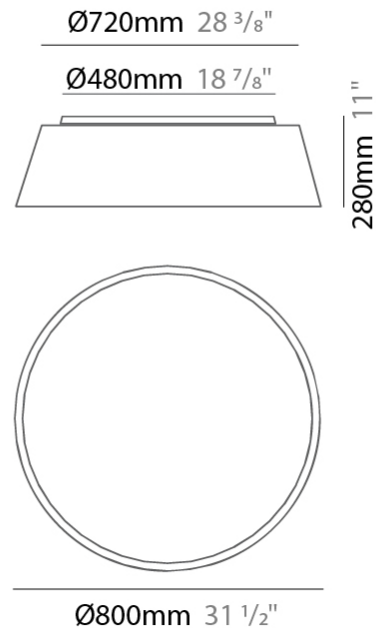

PROJECT	
TYPE	
SPECIFIER	
QUANTITY	
DATE	

DRUM SURFACE

D112015-

base number   Color   Finish
Temperature   Options

1. To build a product code in our configurator select the specify button on the base model # product page
2. To build a manual product code on this datasheet choose from the options listed below in blue font and add the suffix to the base model #

GENERAL

Series: Drum
Brand: Ole
Division: Design
Mounting Type: Surface
Mounting Location: Ceiling
Subcategory: Ambient

PHYSICAL

Shape: Drum
Diameter (mm): 800
Diameter (in): 31 1/2
Height (mm): 280
Height (in): 11
Light Distribution: Direct
Weight (kg): 4.6
Weight (lbs): 10.1
Diffuser: PMMA - Opal
Fixture Finish: [BEI](#) / [BLK](#) / [BLU](#) / [COG](#) / [DGN](#) / [GRY](#) / [MRN](#) / [MOC](#) / [MUS](#) / [OLV](#) / [SIL](#) / [STN](#) / [TER](#) / [WHI](#)
Fixture Material: Metal / Elastic Fabric
Upon Request: Other fabric cord colors available upon request (see downloadable finish chart)

ELECTRICAL

Lamp Type: LED
Input Wattage (W): 25
Dimming: Non-Dimmable / 0-10V Dimming
Driver Included: Yes
Driver Location: Integrated
Driver Type: Constant Current - Universal
Driver Class: Class 2
Input Voltage (V): 120 - 277

LED

Color Temperature (°K): [3000](#) / [4000](#)
Max. Delivered Lumen (lm): 2400 / 2510
CRI: >80 CRI
Lamp Life (hrs): 50000

OPTICAL

RATINGS AND CERTIFICATIONS

Certified By: Certified for North American Standards
IP rating: IP20