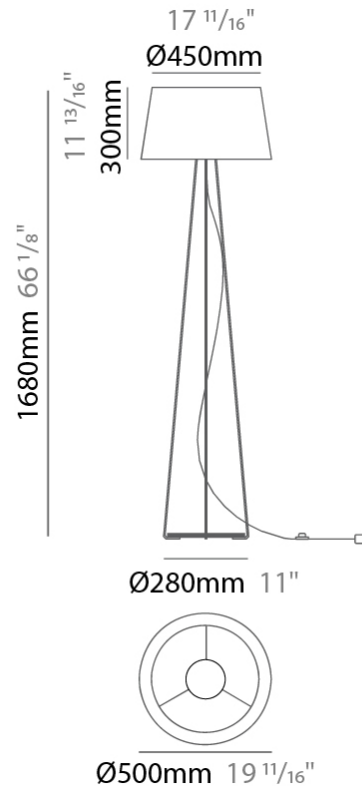

PROJECT
TYPE
SPECIFIER
QUANTITY
DATE

DRUM PORTABLE

D114009-

base number   Finish
Options

1. To build a product code in our configurator select the specify button on the base model # product page
2. To build a manual product code on this datasheet choose from the options listed below in blue font and add the suffix to the base model #

GENERAL

Series: Drum
Brand: Ole
Division: Design
Mounting Type: Portable
Mounting Location: Floor
Subcategory: Ambient

PHYSICAL

Shape: Drum
Diameter (mm): 500
Diameter (in): 19 ¹¹/₁₆
Height (mm): 1680
Height (in): 66 ¹/₈
Light Distribution: Direct / Indirect
Weight (kg): 6
Weight (lbs): 13.2
Diffuser: Cord Shade - Beige / Black / Blue / Brown / Dark Green / Green / Gray / Lithium / Maroon / Marsala / Red / Silver / Stone / White
Fixture Finish: [GWT](#)
Fixture Material: Fabric Cord / Metal

ELECTRICAL

Number of Lamps: 1
Lamp Type: LED Retrofit
Lamp Shape: A19
Bulb Included: Bulb Not Included
Max. Wattage Per Lamp (W): 15
Lamp Base: E26
Input Voltage (V): 120
Upon Request: 277Vac / GU24

LED

OPTICAL

RATINGS AND CERTIFICATIONS

Certified By: Certified for North American Standards
IP rating: IP20