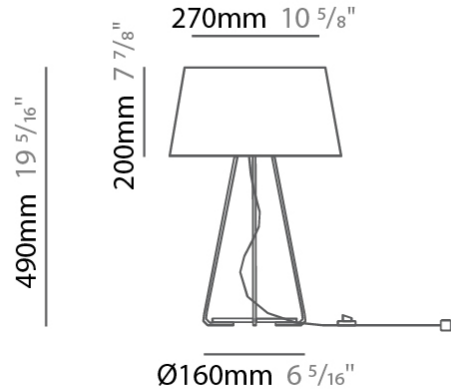

PROJECT
TYPE
SPECIFIER
QUANTITY
DATE

DRUM PORTABLE

D114008-

base number   Finish
Options

1. To build a product code in our configurator select the specify button on the base model # product page
2. To build a manual product code on this datasheet choose from the options listed below in blue font and add the suffix to the base model #

GENERAL

Series: Drum
Brand: Ole
Division: Design
Mounting Type: Portable
Mounting Location: Table
Subcategory: Ambient

PHYSICAL

Shape: Drum
Diameter (mm): 300
Diameter (in): 11 ¹³/₁₆
Height (mm): 490
Height (in): 19 ⁵/₁₆
Light Distribution: Direct / Indirect
Weight (kg): 1.7
Weight (lbs): 3.7
Diffuser: Cord Shade - Beige / Black / Blue / Brown / Dark Green / Green / Gray / Lithium / Maroon / Marsala / Red / Silver / Stone / White
Fixture Finish: [GWT](#)
Fixture Material: Fabric Cord / Metal

ELECTRICAL

Number of Lamps: 1
Lamp Type: LED Retrofit
Lamp Shape: A19
Bulb Included: Bulb Not Included
Max. Wattage Per Lamp (W): 15
Lamp Base: E26
Input Voltage (V): 120
Upon Request: 277Vac / GU24

LED

OPTICAL

RATINGS AND CERTIFICATIONS

Certified By: Certified for North American Standards
IP rating: IP20