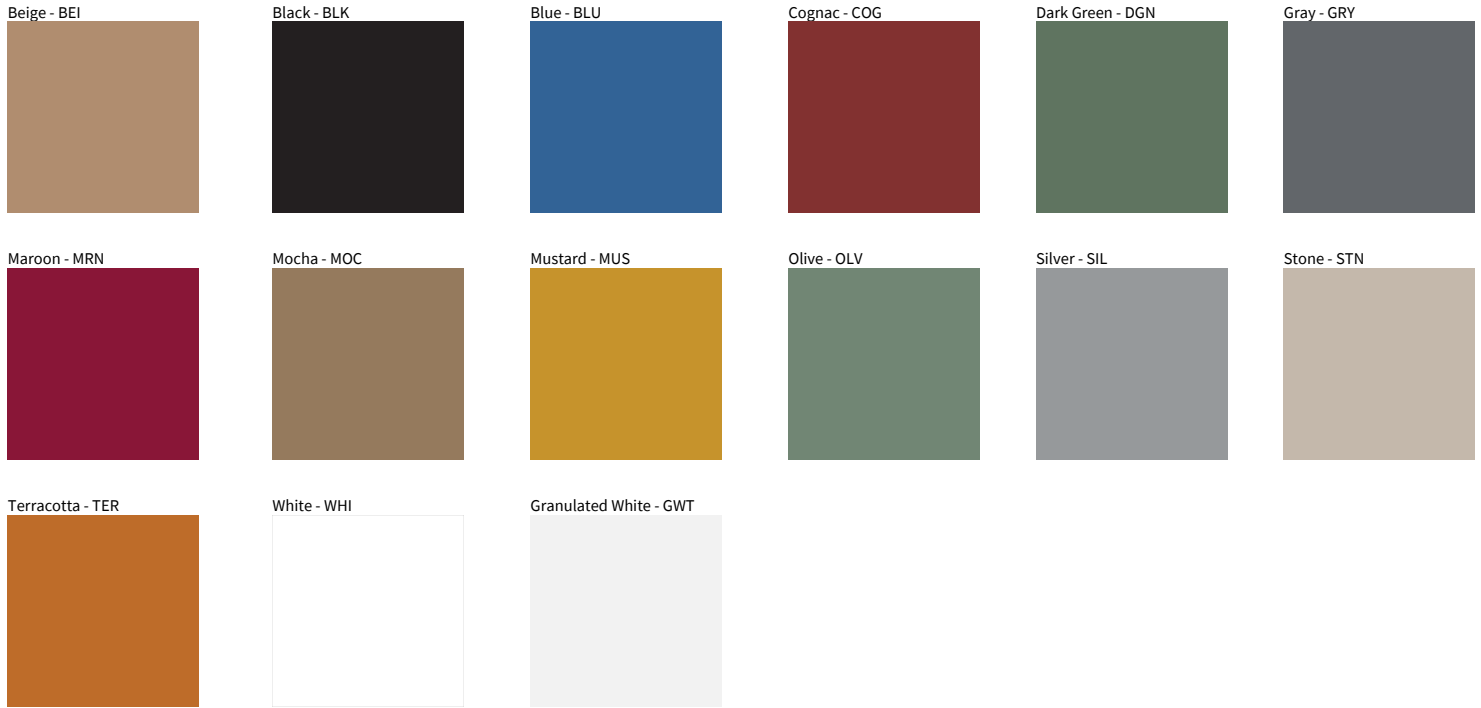

DRUM COLOR FINISH CHART

PROJECT
TYPE
SPECIFIER
QUANTITY
DATE

Fixture Finish

Holder Finish

Digital: Not all screens are calibrated the same, and therefore, colors will appear differently between screens.
Physical: When texture is involved, there will be variations in color, character and tone within a product series and between product families.