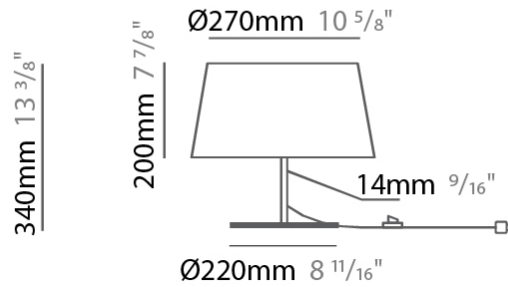

PROJECT	_____
TYPE	_____
SPECIFIER	_____
QUANTITY	_____
DATE	_____

DRUM PORTABLE

D114010-

base number   Finish
Options

1. To build a product code in our configurator select the specify button on the base model # product page
2. To build a manual product code on this datasheet choose from the options listed below in blue font and add the suffix to the base model #

GENERAL

Series: Drum _____
Brand: Ole _____
Division: Design _____
Mounting Type: Portable _____
Mounting Location: Table _____
Subcategory: Ambient _____

PHYSICAL

Shape: Drum _____
Diameter (mm): 300 _____
Diameter (in): 11 ¹³/₁₆ _____
Height (mm): 340 _____
Height (in): 13 ³/₈ _____
Light Distribution: Direct / Indirect _____
Weight (kg): 1.7 _____
Weight (lbs): 3.7 _____
Diffuser: Cord Shade - Beige / Black / Blue / Brown / Dark Green / Green / Gray / Lithium / Maroon / Marsala / Red / Silver / Stone / White _____
Fixture Finish: GWT _____
Fixture Material: Fabric Cord / Metal _____

ELECTRICAL

Number of Lamps: 1 _____
Lamp Type: LED Retrofit _____
Lamp Shape: A19 _____
Bulb Included: Bulb Not Included _____
Max. Wattage Per Lamp (W): 15 _____
Lamp Base: E26 _____
Input Voltage (V): 120 _____
Upon Request: 277Vac / GU24 _____

LED

OPTICAL

RATINGS AND CERTIFICATIONS

Certified By: Certified for North American Standards _____
IP rating: IP20 _____

Ø300mm 11 ¹³/₁₆"