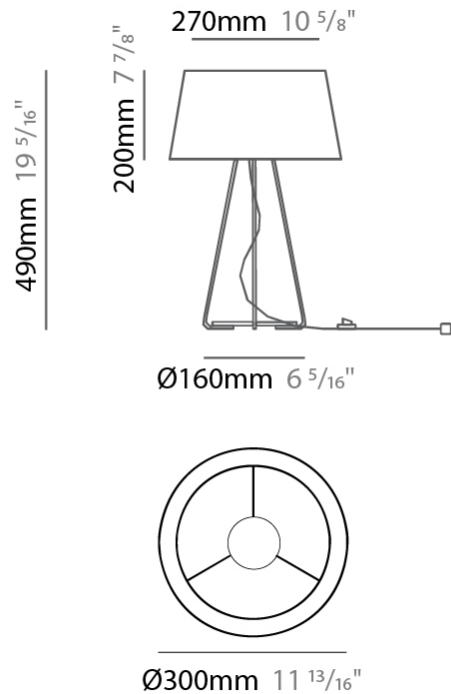

PROJECT _____
TYPE _____
SPECIFIER _____
QUANTITY _____
DATE _____

DRUM PORTABLE

D114008-

base number _____
Finish _____
Options _____

1. To build a product code in our configurator select the specify button on the base model # product page
2. To build a manual product code on this datasheet choose from the options listed below in blue font and add the suffix to the base model #

GENERAL

Series: Drum _____
Brand: Ole _____
Division: Design _____
Mounting Type: Portable _____
Mounting Location: Table _____
Subcategory: Ambient _____

PHYSICAL

Shape: Drum _____
Diameter (mm): 300 _____
Diameter (in): 11 ¹³/₁₆ _____
Height (mm): 490 _____
Height (in): 19 ⁵/₁₆ _____
Light Distribution: Direct / Indirect _____
Weight (kg): 1.7 _____
Weight (lbs): 3.7 _____
Diffuser: Cord Shade - Beige / Black / Blue / Brown / Dark Green / Green / Gray / Lithium / Maroon / Marsala / Red / Silver / Stone / White _____
Fixture Finish: [GWT](#) _____
Fixture Material: Fabric Cord / Metal _____

ELECTRICAL

Number of Lamps: 1 _____
Lamp Type: LED Retrofit _____
Lamp Shape: A19 _____
Bulb Included: Bulb Not Included _____
Max. Wattage Per Lamp (W): 15 _____
Lamp Base: E26 _____
Input Voltage (V): 120 _____
Upon Request: 277Vac / GU24 _____

LED

OPTICAL

RATINGS AND CERTIFICATIONS

Certified By: Certified for North American Standards _____
IP rating: IP20 _____