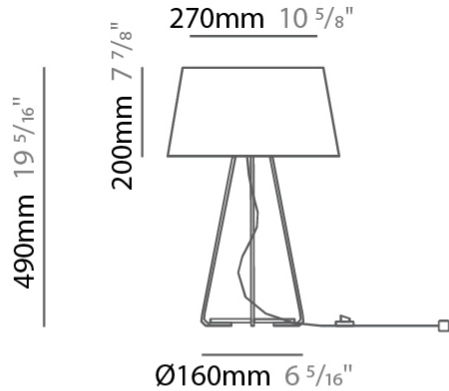

PROJECT _____
TYPE _____
SPECIFIER _____
QUANTITY _____
DATE _____

DRUM PORTABLE

D114008-

base number _____
Finish _____
Options _____

1. To build a product code in our configurator select the specify button on the base model # product page
2. To build a manual product code on this datasheet choose from the options listed below in blue font and add the suffix to the base model #

GENERAL

Series: Drum _____
Brand: Ole _____
Division: Design _____
Mounting Type: Portable _____
Mounting Location: Table _____
Subcategory: Ambient _____

PHYSICAL

Shape: Drum _____
Diameter (mm): 300 _____
Diameter (in): 11 ¹³/₁₆ _____
Height (mm): 490 _____
Height (in): 19 ⁵/₁₆ _____
Light Distribution: Direct / Indirect _____
Weight (kg): 1.7 _____
Weight (lbs): 3.7 _____
Diffuser: Cord Shade - Beige / Black / Blue / Brown / Dark Green / Green / Gray / Lithium / Maroon / Marsala / Red / Silver / Stone / White _____
Fixture Finish: [GWT](#) _____
Fixture Material: Fabric Cord / Metal _____

ELECTRICAL

Number of Lamps: 1 _____
Lamp Type: LED Retrofit _____
Lamp Shape: A19 _____
Bulb Included: Bulb Not Included _____
Max. Wattage Per Lamp (W): 15 _____
Lamp Base: E26 _____
Input Voltage (V): 120 _____
Upon Request: 277Vac / GU24 _____

LED

OPTICAL

RATINGS AND CERTIFICATIONS

Certified By: Certified for North American Standards _____
IP rating: IP20 _____

Ø300mm 11 ¹³/₁₆"