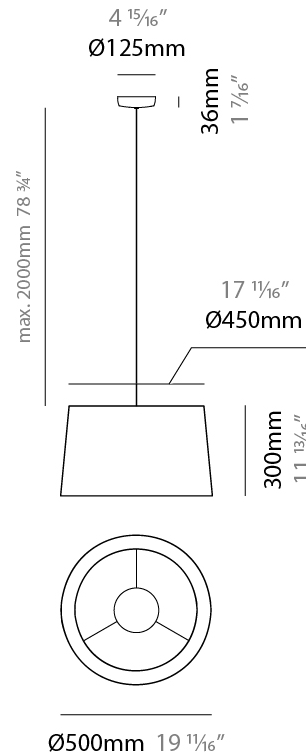

1. To build a product code in our configurator select the specify button on the base model # product page
2. To build a manual product code on this datasheet choose from the options listed below in blue font and add the suffix to the base model #

GENERAL

Series: Drum _____
Partner: Ole _____
Division: Design _____
Installation: Suspension _____
Product Type: Pendant _____
Mounting Location: Ceiling _____
Light Distribution: Direct / Indirect _____

PHYSICAL

Shape: Drum _____
Diameter (mm): 500 _____
Diameter (in): 19 ¹¹/₁₆ _____
Height (mm): 300 _____
Height (in): 11 ¹³/₁₆ _____
Max. Overall Height (mm): 2300 _____
Max. Overall Height (in): 90 ⁹/₁₆ _____
Weight (kg): 2.8 _____
Weight (lbs): 6.2 _____
Fixture Finish: BEI / BLK / BLU / COG / DGN / GRY / MRN / MOC / MUS / OLV / SIL / STN / TER / WHI _____
Holder Finish: BLK _____
Fixture Material: Fabric Cord / Metal _____
Primary Material: Fabric - Recycled _____
Cable Details: 2000mm Cable _____
Upon Request: Other fabric cord colors available upon request (see downloadable finish chart) Matte White Holder _____

ELECTRICAL

Number of Lamps: 1 _____
Lamp Type: LED Retrofit _____
Lamp Shape: A19 _____
Bulb Included: Bulb Not Included _____
Max. Wattage Per Lamp (W): 15 _____
Lamp Base: E26 _____
Input Voltage (V): 120 _____
Upon Request: 277Vac / GU24 _____

LED

OPTICAL

RATINGS AND CERTIFICATIONS

Certified By: Certified for North American Standards _____
IP rating: IP20 _____