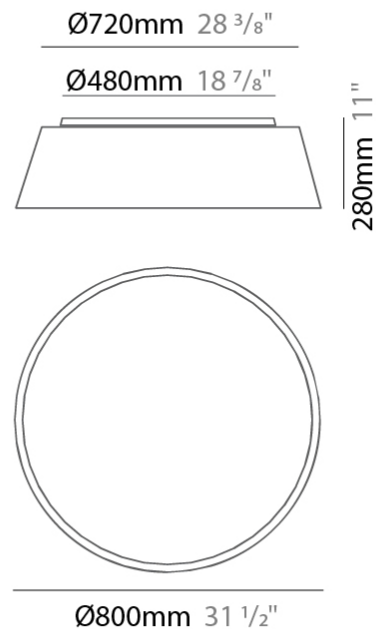

PROJECT
TYPE
SPECIFIER
QUANTITY
DATE

DRUM SURFACE

D112014-

base number   Finish
Options

1. To build a product code in our configurator select the specify button on the base model # product page
2. To build a manual product code on this datasheet choose from the options listed below in blue font and add the suffix to the base model #

GENERAL

Series: Drum
Partner: Ole
Division: Design
Installation: Surface
Product Type: Ceiling Surface
Mounting Location: Ceiling
Light Distribution: Direct

PHYSICAL

Shape: Drum
Diameter (mm): 800
Diameter (in): 31 1/2
Height (mm): 280
Height (in): 11
Weight (kg): 4.4
Weight (lbs): 9.7
Diffuser: PMMA - Opal

Fixture Finish: BEI / BLK / BLU / COG / DGN / GRY / MRN / MOC / MUS / OLV / SIL / STN / TER / WHI

Holder Finish: Black

Fixture Material: Fabric Cord / Metal

Primary Material: Fabric - Recycled

Upon Request: Other fabric cord colors available upon request (see downloadable finish chart)

ELECTRICAL

Number of Lamps: 4
Lamp Type: LED Retrofit
Lamp Shape: A19
Bulb Included: Bulb Not Included
Max. Wattage Per Lamp (W): 15
Lamp Base: E26
Input Voltage (V): 120
Upon Request: 277Vac / GU24

LED

OPTICAL

RATINGS AND CERTIFICATIONS

Certified By: Certified for North American Standards

IP rating: IP20