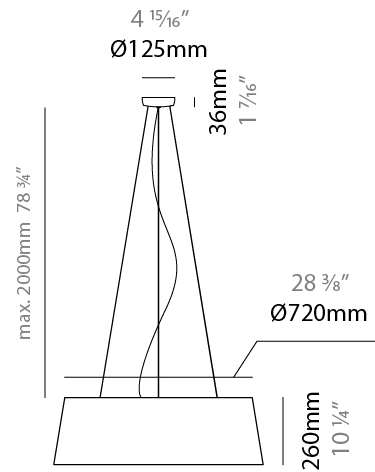

1. To build a product code in our configurator select the specify button on the base model # product page
2. To build a manual product code on this datasheet choose from the options listed below in blue font and add the suffix to the base model #

GENERAL

Series: Drum _____
Partner: Ole _____
Division: Design _____
Installation: Suspension _____
Product Type: Pendant _____
Mounting Location: Ceiling _____
Light Distribution: Direct / Indirect _____

PHYSICAL

Shape: Drum _____
Diameter (mm): 800 _____
Diameter (in): 31 1/2 _____
Height (mm): 260 _____
Height (in): 10 1/4 _____
Max. Overall Height (mm): 2260 _____
Max. Overall Height (in): 89 _____
Weight (kg): 4.6 _____
Weight (lbs): 10.12 _____
Fixture Finish: BEI / BLK / BLU / COG / DGN / GRY / MRN / MOC / MUS / OLV / SIL / STN / TER / WHI _____
Holder Finish: BLK _____
Fixture Material: Fabric Cord / Metal _____
Primary Material: Fabric - Recycled _____
Cable Details: 2000mm Cable _____
Upon Request: Other fabric cord colors available upon request (see downloadable finish chart) Matte White Holder _____

ELECTRICAL

Number of Lamps: 4 _____
Lamp Type: LED Retrofit _____
Lamp Shape: A19 _____
Bulb Included: Bulb Not Included _____
Max. Wattage Per Lamp (W): 15 _____
Lamp Base: E26 _____
Input Voltage (V): 120 _____
Upon Request: 277Vac / GU24 _____

LED

OPTICAL

RATINGS AND CERTIFICATIONS

Certified By: Certified for North American Standards _____
IP rating: IP20 _____