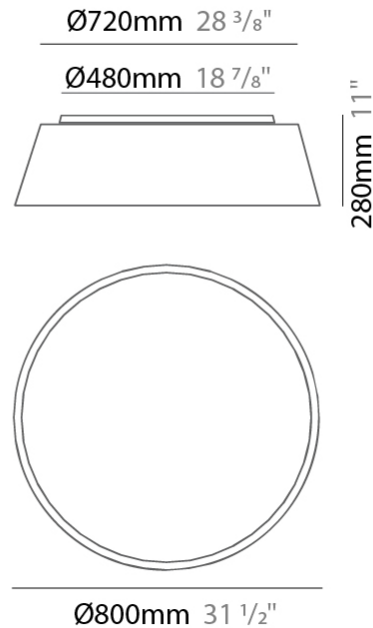

PROJECT _____
TYPE _____
SPECIFIER _____
QUANTITY _____
DATE _____

DRUM SURFACE

D112014-

base number   Finish
Options

1. To build a product code in our configurator select the specify button on the base model # product page
2. To build a manual product code on this datasheet choose from the options listed below in blue font and add the suffix to the base model #

GENERAL

Series: Drum _____
Brand: Ole _____
Division: Design _____
Mounting Type: Surface _____
Mounting Location: Ceiling _____
Subcategory: Ambient _____

PHYSICAL

Shape: Drum _____
Diameter (mm): 800 _____
Diameter (in): 31 1/2 _____
Height (mm): 280 _____
Height (in): 11 _____
Light Distribution: Direct _____
Weight (kg): 4.4 _____
Weight (lbs): 9.7 _____
Diffuser: PMMA - Opal _____
Fixture Finish: [BEI / BLK / BLU / COG / DGN / GRY / MRN / MOC / MUS / OLV / SIL / STN / TER / WHI](#) _____
Holder Finish: Black _____
Fixture Material: Fabric Cord / Metal _____
Upon Request: Other fabric cord colors available upon request (see downloadable finish chart) _____

ELECTRICAL

Number of Lamps: 4 _____
Lamp Type: LED Retrofit _____
Lamp Shape: A19 _____
Bulb Included: Bulb Not Included _____
Max. Wattage Per Lamp (W): 15 _____
Lamp Base: E26 _____
Input Voltage (V): 120 _____
Upon Request: 277Vac / GU24 _____

LED

OPTICAL

RATINGS AND CERTIFICATIONS

Certified By: Certified for North American Standards _____
IP rating: IP20 _____