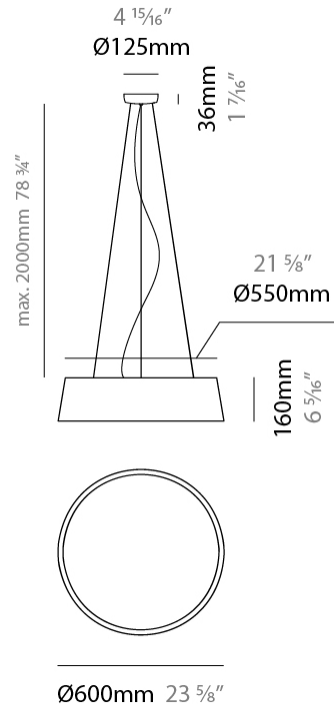

D111063-

base number _____
Finish Options _____
Finish Options _____

1. To build a product code in our configurator select the specify button on the base model # product page
2. To build a manual product code on this datasheet choose from the options listed below in blue font and add the suffix to the base model #

GENERAL

Series: Drum _____
Brand: Ole _____
Division: Design _____
Mounting Type: Suspension _____
Mounting Location: Ceiling _____
Subcategory: Up/Down Light _____

PHYSICAL

Shape: Drum _____
Diameter (mm): 600 _____
Diameter (in): 23 ⁵/₈ _____
Height (mm): 160 _____
Height (in): 6 ³/₁₆ _____
Max. Overall Height (mm): 2160 _____
Max. Overall Height (in): 85 ¹/₁₆ _____
Light Distribution: Direct / Indirect _____
Weight (kg): 3.3 _____
Weight (lbs): 7.26 _____
Fixture Finish: BEI / BLK / BLU / COG / DGN / GRY / MRN / MOC / MUS / OLV / SIL / STN / TER / WHI _____
Holder Finish: BLK _____
Fixture Material: Fabric Cord / Metal _____
Cable Details: 2000mm Cable _____
Upon Request: Other fabric cord colors available upon request (see downloadable finish chart) _____

ELECTRICAL

Number of Lamps: 3 _____
Lamp Type: LED Retrofit _____
Lamp Shape: A19 _____
Bulb Included: Bulb Not Included _____
Max. Wattage Per Lamp (W): 15 _____
Lamp Base: E26 _____
Input Voltage (V): 120 _____
Upon Request: 277Vac / GU24 _____

LED

OPTICAL

RATINGS AND CERTIFICATIONS

Certified By: Certified for North American Standards _____
IP rating: IP20 _____