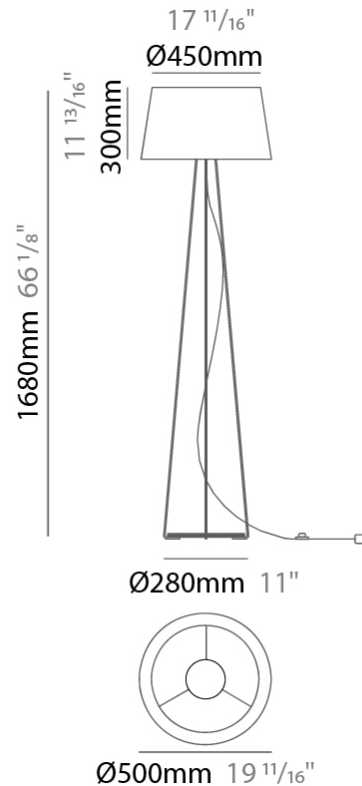

PROJECT
TYPE
SPECIFIER
QUANTITY
DATE

DRUM PORTABLE

D114009-

base number   Finish
Options

1. To build a product code in our configurator select the specify button on the base model # product page
2. To build a manual product code on this datasheet choose from the options listed below in blue font and add the suffix to the base model #

GENERAL

Series: Drum
Brand: Ole
Division: Design
Mounting Type: Portable
Mounting Location: Floor
Subcategory: Ambient

PHYSICAL

Shape: Drum
Diameter (mm): 500
Diameter (in): 19 11/16
Height (mm): 1680
Height (in): 66 1/8
Light Distribution: Direct / Indirect
Weight (kg): 6
Weight (lbs): 13.2
Diffuser: Cord Shade - Beige / Black / Blue / Brown / Dark Green / Green / Gray / Lithium / Maroon / Marsala / Red / Silver / Stone / White
[Fixture Finish: GWT](#)
Fixture Material: Fabric Cord / Metal

ELECTRICAL

Number of Lamps: 1
Lamp Type: LED Retrofit
Lamp Shape: A19
Bulb Included: Bulb Not Included
Max. Wattage Per Lamp (W): 15
Lamp Base: E26
Input Voltage (V): 120
Upon Request: 277Vac / GU24

LED

OPTICAL

RATINGS AND CERTIFICATIONS

Certified By: Certified for North American Standards
IP rating: IP20