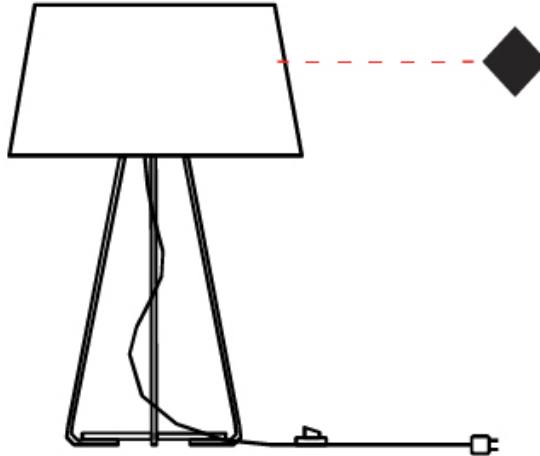

DRUM PORTABLE

D114008-

PROJECT _____

TYPE _____

SPECIFIER _____

QUANTITY _____

DATE _____

D