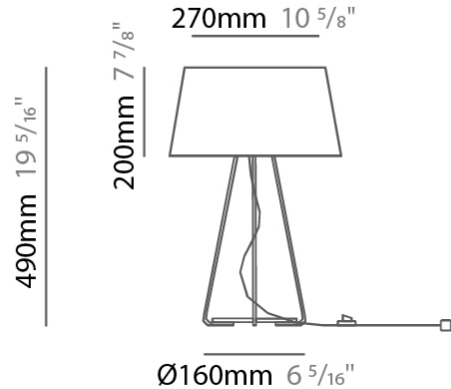

DRUM PORTABLE

D114008-

base number _____
Finish _____
Options _____

1. To build a product code in our configurator select the specify button on the base model # product page
2. To build a manual product code on this datasheet choose from the options listed below in blue font and add the suffix to the base model #

GENERAL

Series: Drum _____
Brand: Ole _____
Division: Design _____
Mounting Type: Portable _____
Mounting Location: Table _____
Subcategory: Ambient _____

PHYSICAL

Shape: Drum _____
Diameter (mm): 300 _____
Diameter (in): 11 ¹³/₁₆ _____
Height (mm): 490 _____
Height (in): 19 ⁵/₁₆ _____
Light Distribution: Direct / Indirect _____
Weight (kg): 1.7 _____
Weight (lbs): 3.7 _____
Diffuser: Cord Shade - Beige / Black / Blue / Brown / Dark Green / Green / Gray / Lithium / Maroon / Marsala / Red / Silver / Stone / White _____
Fixture Finish: [GWT](#) _____
Fixture Material: Fabric Cord / Metal _____

ELECTRICAL

Number of Lamps: 1 _____
Lamp Type: LED Retrofit _____
Lamp Shape: A19 _____
Bulb Included: Bulb Not Included _____
Max. Wattage Per Lamp (W): 15 _____
Lamp Base: E26 _____
Input Voltage (V): 120 _____
Upon Request: 277Vac / GU24 _____

LED

OPTICAL

RATINGS AND CERTIFICATIONS

Certified By: Certified for North American Standards _____
IP rating: IP20 _____