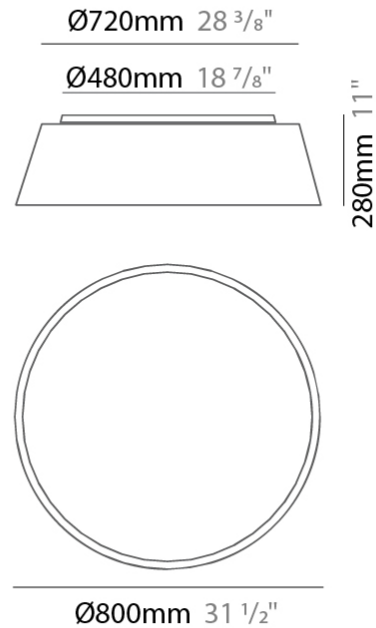

PROJECT	_____
TYPE	_____
SPECIFIER	_____
QUANTITY	_____
DATE	_____

DRUM SURFACE

D112014-

base number   Finish
Options

1. To build a product code in our configurator select the specify button on the base model # product page
2. To build a manual product code on this datasheet choose from the options listed below in blue font and add the suffix to the base model #

GENERAL

Series: Drum _____
Brand: Ole _____
Division: Design _____
Mounting Type: Surface _____
Mounting Location: Ceiling _____
Subcategory: Ambient _____

PHYSICAL

Shape: Drum _____
Diameter (mm): 800 _____
Diameter (in): 31 1/2 _____
Height (mm): 280 _____
Height (in): 11 _____
Light Distribution: Direct _____
Weight (kg): 4.4 _____
Weight (lbs): 9.7 _____
Diffuser: PMMA - Opal _____
Fixture Finish: BEI / BLK / BLU / COG / DGN / GRY / MRN / MOC / MUS / OLV / SIL / STN / TER / WHI _____
Holder Finish: Black _____
Fixture Material: Fabric Cord / Metal _____
Upon Request: Other fabric cord colors available upon request (see downloadable finish chart) _____

ELECTRICAL

Number of Lamps: 4 _____
Lamp Type: LED Retrofit _____
Lamp Shape: A19 _____
Bulb Included: Bulb Not Included _____
Max. Wattage Per Lamp (W): 15 _____
Lamp Base: E26 _____
Input Voltage (V): 120 _____
Upon Request: 277Vac / GU24 _____

LED

OPTICAL

RATINGS AND CERTIFICATIONS

Certified By: Certified for North American Standards _____
IP rating: IP20 _____