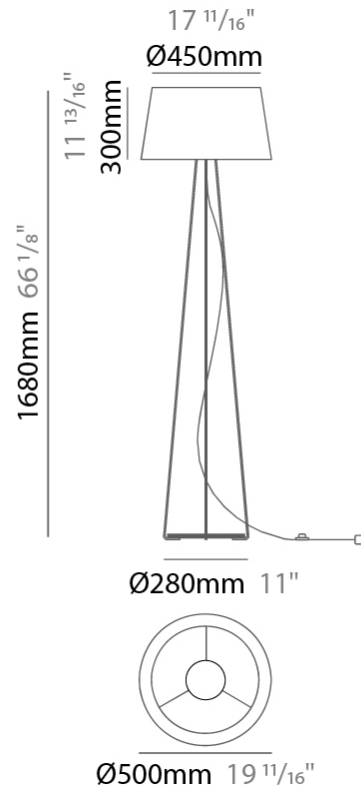

PROJECT
TYPE
SPECIFIER
QUANTITY
DATE

DRUM PORTABLE

D114009-

base number   Finish
Options

1. To build a product code in our configurator select the specify button on the base model # product page
2. To build a manual product code on this datasheet choose from the options listed below in blue font and add the suffix to the base model #

GENERAL

Series: Drum
Brand: Ole
Division: Design
Mounting Type: Portable
Mounting Location: Floor
Subcategory: Ambient

PHYSICAL

Shape: Drum
Diameter (mm): 500
Diameter (in): 19 ¹¹/₁₆
Height (mm): 1680
Height (in): 66 ¹/₈
Light Distribution: Direct / Indirect
Weight (kg): 6
Weight (lbs): 13.2
Diffuser: Cord Shade - Beige / Black / Blue / Brown / Dark Green / Green / Gray / Lithium / Maroon / Marsala / Red / Silver / Stone / White
Fixture Finish: [GWT](#)
Fixture Material: Fabric Cord / Metal

ELECTRICAL

Number of Lamps: 1
Lamp Type: LED Retrofit
Lamp Shape: A19
Bulb Included: Bulb Not Included
Max. Wattage Per Lamp (W): 15
Lamp Base: E26
Input Voltage (V): 120
Upon Request: 277Vac / GU24

LED

OPTICAL

RATINGS AND CERTIFICATIONS

Certified By: Certified for North American Standards
IP rating: IP20