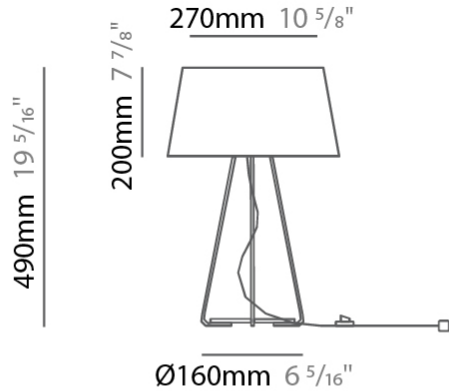

PROJECT _____
TYPE _____
SPECIFIER _____
QUANTITY _____
DATE _____

DRUM PORTABLE

D114008-

base number _____
Finish _____
Options _____

1. To build a product code in our configurator select the specify button on the base model # product page
2. To build a manual product code on this datasheet choose from the options listed below in blue font and add the suffix to the base model #

GENERAL

Series: Drum _____
Brand: Ole _____
Division: Design _____
Mounting Type: Portable _____
Mounting Location: Table _____
Subcategory: Ambient _____

PHYSICAL

Shape: Drum _____
Diameter (mm): 300 _____
Diameter (in): 11 ¹³/₁₆ _____
Height (mm): 490 _____
Height (in): 19 ⁵/₁₆ _____
Light Distribution: Direct / Indirect _____
Weight (kg): 1.7 _____
Weight (lbs): 3.7 _____
Diffuser: Cord Shade - Beige / Black / Blue / Brown / Dark Green / Green / Gray / Lithium / Maroon / Marsala / Red / Silver / Stone / White _____
Fixture Finish: [GWT](#) _____
Fixture Material: Fabric Cord / Metal _____

ELECTRICAL

Number of Lamps: 1 _____
Lamp Type: LED Retrofit _____
Lamp Shape: A19 _____
Bulb Included: Bulb Not Included _____
Max. Wattage Per Lamp (W): 15 _____
Lamp Base: E26 _____
Input Voltage (V): 120 _____
Upon Request: 277Vac / GU24 _____

LED

OPTICAL

RATINGS AND CERTIFICATIONS

Certified By: Certified for North American Standards _____
IP rating: IP20 _____