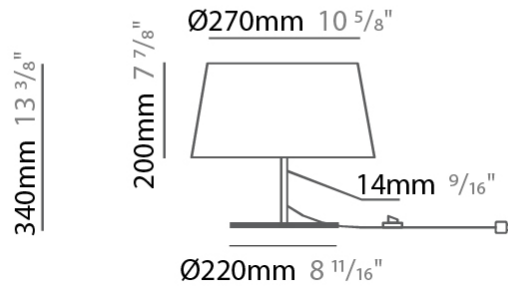

PROJECT
TYPE
SPECIFIER
QUANTITY
DATE

DRUM PORTABLE

D114010-

base number   Finish
Options

1. To build a product code in our configurator select the specify button on the base model # product page
2. To build a manual product code on this datasheet choose from the options listed below in blue font and add the suffix to the base model #

GENERAL

Series: Drum
Brand: Ole
Division: Design
Mounting Type: Portable
Mounting Location: Table
Subcategory: Ambient

PHYSICAL

Shape: Drum
Diameter (mm): 300
Diameter (in): 11 ¹³/₁₆
Height (mm): 340
Height (in): 13 ³/₈
Light Distribution: Direct / Indirect
Weight (kg): 1.7
Weight (lbs): 3.7
Diffuser: Cord Shade - Beige / Black / Blue / Brown / Dark Green / Green / Gray / Lithium / Maroon / Marsala / Red / Silver / Stone / White
Fixture Finish: GWT
Fixture Material: Fabric Cord / Metal

ELECTRICAL

Number of Lamps: 1
Lamp Type: LED Retrofit
Lamp Shape: A19
Bulb Included: Bulb Not Included
Max. Wattage Per Lamp (W): 15
Lamp Base: E26
Input Voltage (V): 120
Upon Request: 277Vac / GU24

LED

OPTICAL

RATINGS AND CERTIFICATIONS

Certified By: Certified for North American Standards
IP rating: IP20

Ø300mm 11 ¹³/₁₆"