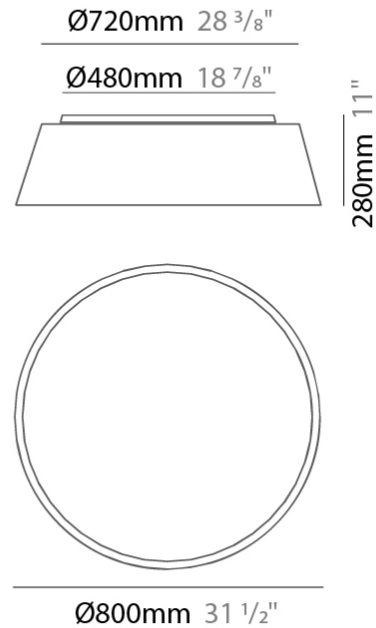

PROJECT	_____
TYPE	_____
SPECIFIER	_____
QUANTITY	_____
DATE	_____

DRUM SURFACE

D112014-

base number   Finish
Options

1. To build a product code in our configurator select the specify button on the base model # product page
2. To build a manual product code on this datasheet choose from the options listed below in blue font and add the suffix to the base model #

GENERAL

Series: Drum
Brand: Ole
Division: Design
Mounting Type: Surface
Mounting Location: Ceiling
Subcategory: Ambient

PHYSICAL

Shape: Drum
Diameter (mm): 800
Diameter (in): 31 1/2
Height (mm): 280
Height (in): 11
Light Distribution: Direct
Weight (kg): 4.4
Weight (lbs): 9.7
Diffuser: PMMA - Opal
Fixture Finish: BEI / BLK / BLU / COG / DGN / GRY / MRN / MOC / MUS /
OLV / SIL / STN / TER / WHI
Holder Finish: Black
Fixture Material: Fabric Cord / Metal
Upon Request: Other fabric cord colors available upon request (see
downloadable finish chart)

ELECTRICAL

Number of Lamps: 4
Lamp Type: LED Retrofit
Lamp Shape: A19
Bulb Included: Bulb Not Included
Max. Wattage Per Lamp (W): 15
Lamp Base: E26
Input Voltage (V): 120
Upon Request: 277Vac / GU24

LED

OPTICAL

RATINGS AND CERTIFICATIONS

Certified By: Certified for North American Standards
IP rating: IP20