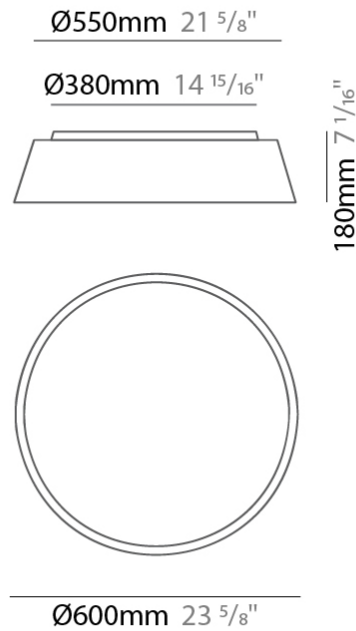

PROJECT
TYPE
SPECIFIER
QUANTITY
DATE

DRUM SURFACE

D112013-

base number Finish
Options

1. To build a product code in our configurator select the specify button on the base model # product page
2. To build a manual product code on this datasheet choose from the options listed below in blue font and add the suffix to the base model #

GENERAL

Series: Drum
Brand: Ole
Division: Design
Mounting Type: Surface
Mounting Location: Ceiling
Subcategory: Ambient

PHYSICAL

Shape: Drum
Diameter (mm): 600
Diameter (in): 23 ⁵/₈
Height (mm): 180
Height (in): 7 ¹/₁₆
Light Distribution: Direct
Weight (kg): 3
Weight (lbs): 6.6
Diffuser: PMMA - Opal
Fixture Finish: BEI / BLK / BLU / COG / DGN / GRY / MRN / MOC / MUS / OLV / SIL / STN / TER / WHI
Holder Finish: BLK
Fixture Material: Fabric Cord / Metal
Upon Request: Other fabric cord colors available upon request (see downloadable finish chart)

ELECTRICAL

Number of Lamps: 3
Lamp Type: LED Retrofit
Lamp Shape: A19
Bulb Included: Bulb Not Included
Max. Wattage Per Lamp (W): 15
Lamp Base: E26
Input Voltage (V): 120
Upon Request: 277Vac / GU24

LED

OPTICAL

RATINGS AND CERTIFICATIONS

Certified By: Certified for North American Standards
IP rating: IP20