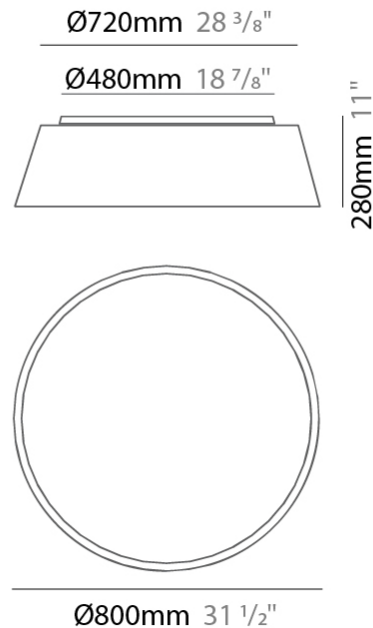

PROJECT _____
TYPE _____
SPECIFIER _____
QUANTITY _____
DATE _____

DRUM SURFACE

D112015- _____ - _____
base number   Color   Finish
                         Temperature   Options

1. To build a product code in our configurator select the specify button on the base model # product page
2. To build a manual product code on this datasheet choose from the options listed below in blue font and add the suffix to the base model #

GENERAL

Series: Drum
Brand: Ole
Division: Design
Mounting Type: Surface
Mounting Location: Ceiling
Subcategory: Ambient

PHYSICAL

Shape: Drum
Diameter (mm): 800
Diameter (in): 31 1/2
Height (mm): 280
Height (in): 11
Light Distribution: Direct
Weight (kg): 4.6
Weight (lbs): 10.1
Diffuser: PMMA - Opal
Fixture Finish: [BEI / BLK / BLU / COG / DGN / GRY / MRN / MOC / MUS / OLV / SIL / STN / TER / WHI](#)
Fixture Material: Metal / Elastic Fabric
Upon Request: Other fabric cord colors available upon request (see downloadable finish chart)

ELECTRICAL

Lamp Type: LED
Input Wattage (W): 25
Dimming: Non-Dimmable / 0-10V Dimming
Driver Included: Yes
Driver Location: Integrated
Driver Type: Constant Current - Universal
Driver Class: Class 2
Input Voltage (V): 120 - 277

LED

Color Temperature (°K): [3000 / 4000](#)
Max. Delivered Lumen (lm): 2400 / 2510
CRI: >80 CRI
Lamp Life (hrs): 50000

OPTICAL

RATINGS AND CERTIFICATIONS

Certified By: Certified for North American Standards
IP rating: IP20