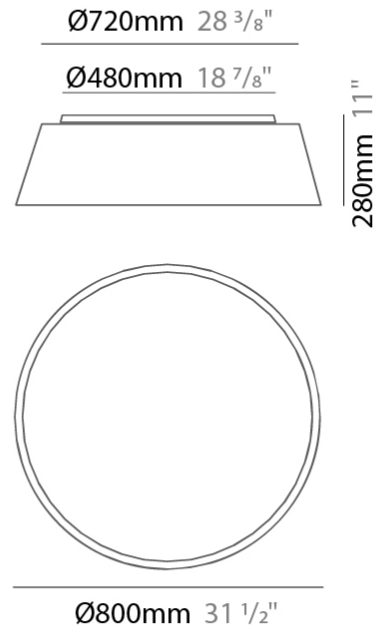

PROJECT
TYPE
SPECIFIER
QUANTITY
DATE

DRUM SURFACE

D112014-

base number   Finish
Options

1. To build a product code in our configurator select the specify button on the base model # product page
2. To build a manual product code on this datasheet choose from the options listed below in blue font and add the suffix to the base model #

GENERAL

Series: Drum
Brand: Ole
Division: Design
Mounting Type: Surface
Mounting Location: Ceiling
Subcategory: Ambient

PHYSICAL

Shape: Drum
Diameter (mm): 800
Diameter (in): 31 1/2"
Height (mm): 280
Height (in): 11
Light Distribution: Direct
Weight (kg): 4.4
Weight (lbs): 9.7
Diffuser: PMMA - Opal
Fixture Finish: BEI / BLK / BLU / COG / DGN / GRY / MRN / MOC / MUS /
OLV / SIL / STN / TER / WHI
Holder Finish: Black
Fixture Material: Fabric Cord / Metal
Upon Request: Other fabric cord colors available upon request (see
downloadable finish chart)

ELECTRICAL

Number of Lamps: 4
Lamp Type: LED Retrofit
Lamp Shape: A19
Bulb Included: Bulb Not Included
Max. Wattage Per Lamp (W): 15
Lamp Base: E26
Input Voltage (V): 120
Upon Request: 277Vac / GU24

LED

OPTICAL

RATINGS AND CERTIFICATIONS

Certified By: Certified for North American Standards
IP rating: IP20