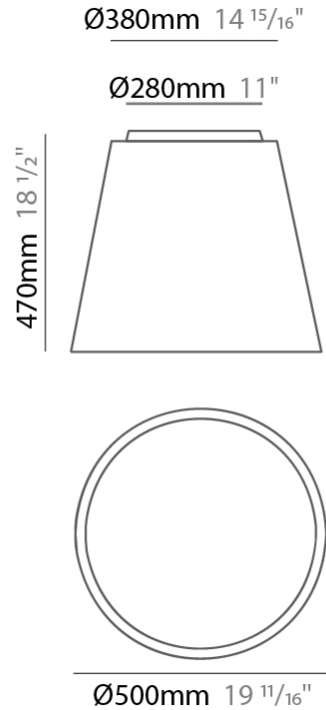

PROJECT
TYPE
SPECIFIER
QUANTITY
DATE

DRUM SURFACE

D112012-

base number Finish
Options

1. To build a product code in our configurator select the specify button on the base model # product page
2. To build a manual product code on this datasheet choose from the options listed below in blue font and add the suffix to the base model #

GENERAL

Series: Drum
Brand: Ole
Division: Design
Mounting Type: Surface
Mounting Location: Ceiling
Subcategory: Ambient

PHYSICAL

Shape: Drum
Diameter (mm): 500
Diameter (in): 19 11/16
Height (mm): 470
Height (in): 18 1/2
Light Distribution: Direct
Weight (kg): 3.3
Weight (lbs): 7.3
Diffuser: PMMA - Opal
Fixture Finish: BEI / BLK / BLU / COG / DGN / GRY / MRN / MOC / MUS / OLV / SIL / STN / TER / WHI
Holder Finish: BLK
Fixture Material: Fabric Cord / Metal
Upon Request: Other fabric cord colors available upon request (see downloadable finish chart)

ELECTRICAL

Number of Lamps: 3
Lamp Type: LED Retrofit
Lamp Shape: A19
Bulb Included: Bulb Not Included
Max. Wattage Per Lamp (W): 15
Lamp Base: E26
Input Voltage (V): 120
Upon Request: 277Vac / GU24

LED

OPTICAL

RATINGS AND CERTIFICATIONS

Certified By: Certified for North American Standards
IP rating: IP20