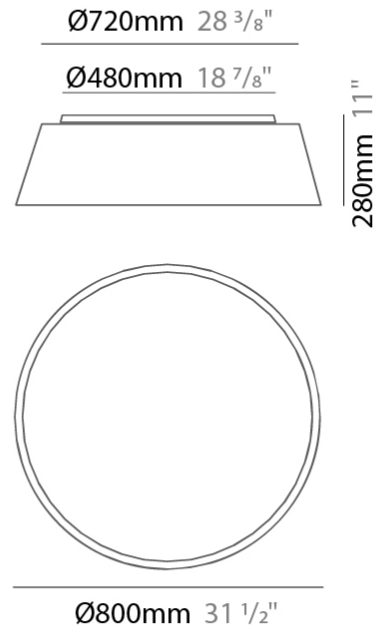

PROJECT
TYPE
SPECIFIER
QUANTITY
DATE

DRUM SURFACE

D112014-

base number Finish
Options

1. To build a product code in our configurator select the specify button on the base model # product page
2. To build a manual product code on this datasheet choose from the options listed below in blue font and add the suffix to the base model #

GENERAL

Series: Drum
Brand: Ole
Division: Design
Mounting Type: Surface
Mounting Location: Ceiling
Subcategory: Ambient

PHYSICAL

Shape: Drum
Diameter (mm): 800
Diameter (in): 31 1/2
Height (mm): 280
Height (in): 11
Light Distribution: Direct
Weight (kg): 4.4
Weight (lbs): 9.7
Diffuser: PMMA - Opal
Fixture Finish: BEI / BLK / BLU / COG / DGN / GRY / MRN / MOC / MUS / OLV / SIL / STN / TER / WHI
Holder Finish: Black
Fixture Material: Fabric Cord / Metal
Upon Request: Other fabric cord colors available upon request (see downloadable finish chart)

ELECTRICAL

Number of Lamps: 4
Lamp Type: LED Retrofit
Lamp Shape: A19
Bulb Included: Bulb Not Included
Max. Wattage Per Lamp (W): 15
Lamp Base: E26
Input Voltage (V): 120
Upon Request: 277Vac / GU24

LED

OPTICAL

RATINGS AND CERTIFICATIONS

Certified By: Certified for North American Standards
IP rating: IP20