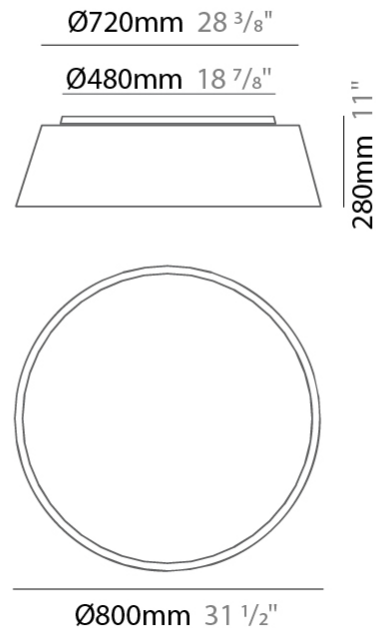

PROJECT	_____
TYPE	_____
SPECIFIER	_____
QUANTITY	_____
DATE	_____

DRUM SURFACE

D112015- -

base number   Color   Finish
Temperature   Options

1. To build a product code in our configurator select the specify button on the base model # product page
2. To build a manual product code on this datasheet choose from the options listed below in blue font and add the suffix to the base model #

GENERAL

Series: Drum
Brand: Ole
Division: Design
Mounting Type: Surface
Mounting Location: Ceiling
Subcategory: Ambient

PHYSICAL

Shape: Drum
Diameter (mm): 800
Diameter (in): 31 1/2
Height (mm): 280
Height (in): 11
Light Distribution: Direct
Weight (kg): 4.6
Weight (lbs): 10.1
Diffuser: PMMA - Opal
[Fixture Finish: BEI / BLK / BLU / COG / DGN / GRY / MRN / MOC / MUS / OLV / SIL / STN / TER / WHI](#)
Fixture Material: Metal / Elastic Fabric
Upon Request: Other fabric cord colors available upon request (see downloadable finish chart)

ELECTRICAL

Lamp Type: LED
Input Wattage (W): 25
Dimming: Non-Dimmable / 0-10V Dimming
Driver Included: Yes
Driver Location: Integrated
Driver Type: Constant Current - Universal
Driver Class: Class 2
Input Voltage (V): 120 - 277

LED

[Color Temperature (°K): 3000 / 4000](#)
Max. Delivered Lumen (lm): 2400 / 2510
CRI: >80 CRI
Lamp Life (hrs): 50000

OPTICAL

RATINGS AND CERTIFICATIONS

Certified By: Certified for North American Standards
IP rating: IP20