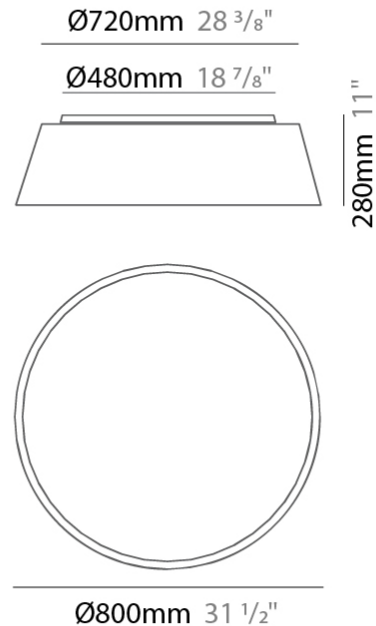

PROJECT
TYPE
SPECIFIER
QUANTITY
DATE

DRUM SURFACE

D112014-

base number Finish
Options

1. To build a product code in our configurator select the specify button on the base model # product page
2. To build a manual product code on this datasheet choose from the options listed below in blue font and add the suffix to the base model #

GENERAL

Series: Drum
Partner: Ole
Division: Design
Installation: Surface
Product Type: Ceiling Surface
Mounting Location: Ceiling
Light Distribution: Direct

PHYSICAL

Shape: Drum
Diameter (mm): 800
Diameter (in): 31 1/2
Height (mm): 280
Height (in): 11
Weight (kg): 4.4
Weight (lbs): 9.7
Diffuser: PMMA - Opal
Fixture Finish: BEI / BLK / BLU / COG / DGN / GRY / MRN / MOC / MUS / OLV / SIL / STN / TER / WHI
Holder Finish: Black
Fixture Material: Fabric Cord / Metal
Primary Material: Fabric - Recycled
Upon Request: Other fabric cord colors available upon request (see downloadable finish chart)

ELECTRICAL

Number of Lamps: 4
Lamp Type: LED Retrofit
Lamp Shape: A19
Bulb Included: Bulb Not Included
Max. Wattage Per Lamp (W): 15
Lamp Base: E26
Input Voltage (V): 120
Upon Request: 277Vac / GU24

LED

OPTICAL

RATINGS AND CERTIFICATIONS

Certified By: Certified for North American Standards
IP rating: IP20