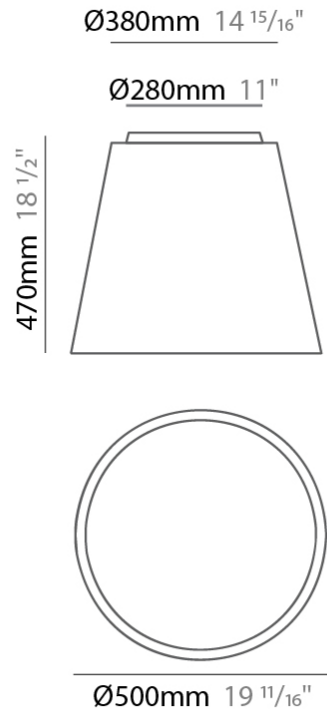

PROJECT
TYPE
SPECIFIER
QUANTITY
DATE

DRUM SURFACE

D112012-

base number   Finish
Options

1. To build a product code in our configurator select the specify button on the base model # product page
2. To build a manual product code on this datasheet choose from the options listed below in blue font and add the suffix to the base model #

GENERAL

Series: Drum
Partner: Ole
Division: Design
Installation: Surface
Product Type: Ceiling Surface
Mounting Location: Ceiling
Light Distribution: Direct

PHYSICAL

Shape: Drum
Diameter (mm): 500
Diameter (in): 19 11/16
Height (mm): 470
Height (in): 18 1/2
Weight (kg): 3.3
Weight (lbs): 7.3
Diffuser: PMMA - Opal
Fixture Finish: BEI / BLK / BLU / COG / DGN / GRY / MRN / MOC / MUS / OLV / SIL / STN / TER / WHI
Holder Finish: BLK
Fixture Material: Fabric Cord / Metal
Primary Material: Fabric - Recycled
Upon Request: Other fabric cord colors available upon request (see downloadable finish chart)

ELECTRICAL

Number of Lamps: 3
Lamp Type: LED Retrofit
Lamp Shape: A19
Bulb Included: Bulb Not Included
Max. Wattage Per Lamp (W): 15
Lamp Base: E26
Input Voltage (V): 120
Upon Request: 277Vac / GU24

LED

OPTICAL

RATINGS AND CERTIFICATIONS

Certified By: Certified for North American Standards
IP rating: IP20