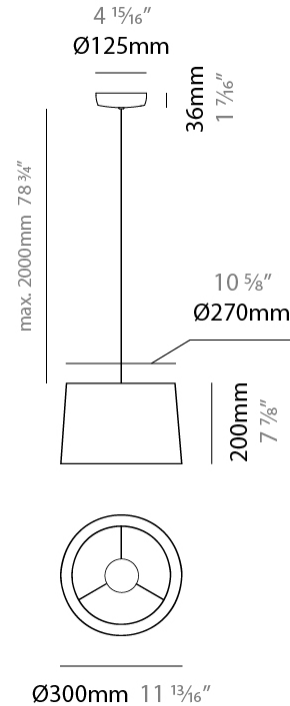

DRUM SUSPENSION

D111058-

base number   Finish
Options

1. To build a product code in our configurator select the specify button on the base model # product page
2. To build a manual product code on this datasheet choose from the options listed below in blue font and add the suffix to the base model #

GENERAL

Series: Drum
Partner: Ole
Division: Design
Installation: Suspension
Product Type: Pendant
Mounting Location: Ceiling
Light Distribution: Direct / Indirect

PHYSICAL

Shape: Drum
Diameter (mm): 300
Diameter (in): 11 ¹³/₁₆
Height (mm): 200
Height (in): 7 ⁷/₈
Max. Overall Height (mm): 2200
Max. Overall Height (in): 86 ⁵/₈
Weight (kg): 2
Weight (lbs): 4.4
Fixture Finish: BEI / BLK / BLU / COG / DGN / GRY / MRN / MOC / MUS /
OLV / SIL / STN / TER / WHI
Holder Finish: BLK
Fixture Material: Fabric Cord / Metal
Primary Material: Fabric - Recycled
Cable Details: 2000mm Cable
Upon Request: Other fabric cord colors available upon request (see
downloadable finish chart) Matte White Holder

ELECTRICAL

Number of Lamps: 1
Lamp Type: LED Retrofit
Lamp Shape: A19
Bulb Included: Bulb Not Included
Max. Wattage Per Lamp (W): 15
Lamp Base: E26
Input Voltage (V): 120
Upon Request: 277Vac / GU24

LED

OPTICAL

RATINGS AND CERTIFICATIONS

Certified By: Certified for North American Standards
IP rating: IP20

PROJECT	_____
TYPE	_____
SPECIFIER	_____
QUANTITY	_____
DATE	_____