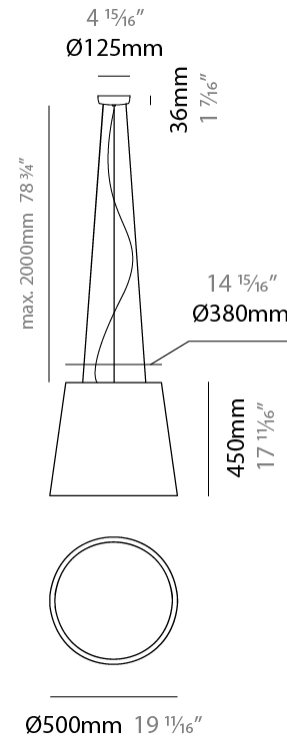

1. To build a product code in our configurator select the specify button on the base model # product page
2. To build a manual product code on this datasheet choose from the options listed below in blue font and add the suffix to the base model #

GENERAL

Series: Drum _____
Partner: Ole _____
Division: Design _____
Installation: Suspension _____
Product Type: Pendant _____
Mounting Location: Ceiling _____
Light Distribution: Direct / Indirect _____

PHYSICAL

Shape: Drum _____
Diameter (mm): 500 _____
Diameter (in): 19 11/16 _____
Height (mm): 450 _____
Height (in): 17 11/16 _____
Max. Overall Height (mm): 2450 _____
Max. Overall Height (in): 96 7/16 _____
Weight (kg): 4 _____
Weight (lbs): 8.8 _____
Fixture Finish: BEI / BLK / BLU / COG / DGN / GRY / MRN / MOC / MUS / OLV / SIL / STN / TER / WHI _____
Holder Finish: BLK _____
Fixture Material: Fabric Cord / Metal _____
Primary Material: Fabric - Recycled _____
Cable Details: 2000mm Cable _____
Upon Request: Other fabric cord colors available upon request (see downloadable finish chart) Matte White Holder _____

ELECTRICAL

Number of Lamps: 3 _____
Lamp Type: LED Retrofit _____
Lamp Shape: A19 _____
Bulb Included: Bulb Not Included _____
Max. Wattage Per Lamp (W): 15 _____
Lamp Base: E26 _____
Input Voltage (V): 120 _____
Upon Request: 277Vac / GU24 _____

LED

OPTICAL

RATINGS AND CERTIFICATIONS

Certified By: Certified for North American Standards _____
IP rating: IP20 _____