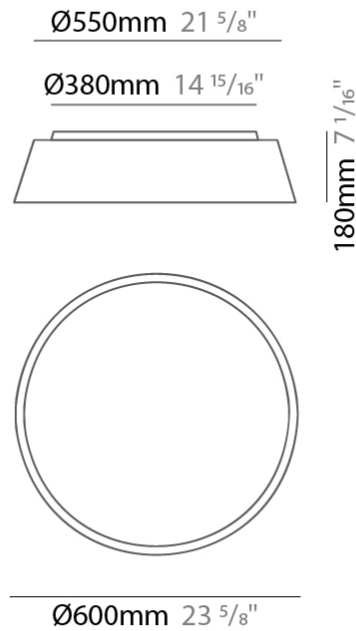

PROJECT
TYPE
SPECIFIER
QUANTITY
DATE

DRUM SURFACE

D112013-

base number Finish
Options

1. To build a product code in our configurator select the specify button on the base model # product page
2. To build a manual product code on this datasheet choose from the options listed below in blue font and add the suffix to the base model #

GENERAL

Series: Drum
Partner: Ole
Division: Design
Installation: Surface
Product Type: Ceiling Surface
Mounting Location: Ceiling
Light Distribution: Direct

PHYSICAL

Shape: Drum
Diameter (mm): 600
Diameter (in): 23 ⁵/₈"
Height (mm): 180
Height (in): 7 ¹/₁₆"
Weight (kg): 3
Weight (lbs): 6.6
Diffuser: PMMA - Opal
Fixture Finish: BEI / BLK / BLU / COG / DGN / GRY / MRN / MOC / MUS / OLV / SIL / STN / TER / WHI
Holder Finish: BLK
Fixture Material: Fabric Cord / Metal
Primary Material: Fabric - Recycled
Upon Request: Other fabric cord colors available upon request (see downloadable finish chart)

ELECTRICAL

Number of Lamps: 3
Lamp Type: LED Retrofit
Lamp Shape: A19
Bulb Included: Bulb Not Included
Max. Wattage Per Lamp (W): 15
Lamp Base: E26
Input Voltage (V): 120
Upon Request: 277Vac / GU24

LED

OPTICAL

RATINGS AND CERTIFICATIONS

Certified By: Certified for North American Standards
IP rating: IP20