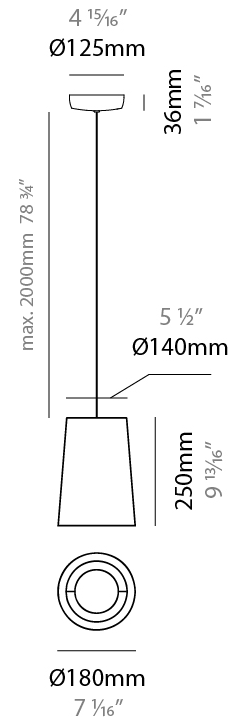

DRUM SUSPENSION

D111056-

base number   Finish
Options

1. To build a product code in our configurator select the specify button on the base model # product page
2. To build a manual product code on this datasheet choose from the options listed below in blue font and add the suffix to the base model #

GENERAL

Series: Drum
Partner: Ole
Division: Design
Installation: Suspension
Product Type: Pendant
Mounting Location: Ceiling
Light Distribution: Direct / Indirect

PHYSICAL

Shape: Cone
Diameter (mm): 180
Diameter (in): 7 ¹/₁₆
Height (mm): 250
Height (in): 9 ¹³/₁₆
Max. Overall Height (mm): 2250
Max. Overall Height (in): 88 ⁹/₁₆
Weight (kg): 1
Weight (lbs): 2.2
Diffuser: Satin Glass
Fixture Finish: BEI / BLK / BLU / COG / DGN / GRY / MRN / MOC / MUS /
OLV / SIL / STN / TER / WHI
Holder Finish: BLK
Fixture Material: Fabric Cord / Metal
Primary Material: Fabric - Recycled
Cable Details: 2000mm Cable
Upon Request: Other fabric cord colors available upon request (see
downloadable finish chart) Matte White Holder

ELECTRICAL

Number of Lamps: 1
Lamp Type: LED Retrofit
Lamp Shape: A19
Bulb Included: Bulb Not Included
Max. Wattage Per Lamp (W): 15
Lamp Base: E26
Input Voltage (V): 120
Upon Request: 277Vac / GU24

LED

OPTICAL

RATINGS AND CERTIFICATIONS

Certified By: Certified for North American Standards
IP rating: IP20

PROJECT	_____
TYPE	_____
SPECIFIER	_____
QUANTITY	_____
DATE	_____