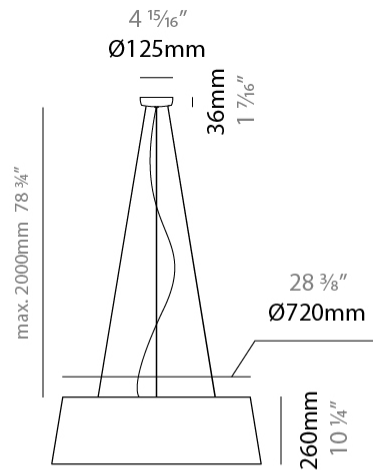

1. To build a product code in our configurator select the specify button on the base model # product page
2. To build a manual product code on this datasheet choose from the options listed below in blue font and add the suffix to the base model #

GENERAL

Series: Drum _____
Partner: Ole _____
Division: Design _____
Installation: Suspension _____
Product Type: Pendant _____
Mounting Location: Ceiling _____
Light Distribution: Direct / Indirect _____

PHYSICAL

Shape: Drum _____
Diameter (mm): 800 _____
Diameter (in): 31 1/2 _____
Height (mm): 260 _____
Height (in): 10 1/4 _____
Max. Overall Height (mm): 2260 _____
Max. Overall Height (in): 89 _____
Weight (kg): 4.6 _____
Weight (lbs): 10.12 _____
Fixture Finish: [BEI](#) / [BLK](#) / [BLU](#) / [COG](#) / [DGN](#) / [GRY](#) / [MRN](#) / [MOC](#) / [MUS](#) / [OLV](#) / [SIL](#) / [STN](#) / [TER](#) / [WHI](#) _____
Holder Finish: BLK _____
Fixture Material: Fabric Cord / Metal _____
Primary Material: Fabric - Recycled _____
Cable Details: 2000mm Cable _____
Upon Request: Other fabric cord colors available upon request (see downloadable finish chart) Matte White Holder _____

ELECTRICAL

Number of Lamps: 4 _____
Lamp Type: LED Retrofit _____
Lamp Shape: A19 _____
Bulb Included: Bulb Not Included _____
Max. Wattage Per Lamp (W): 15 _____
Lamp Base: E26 _____
Input Voltage (V): 120 _____
Upon Request: 277Vac / GU24 _____

LED

OPTICAL

RATINGS AND CERTIFICATIONS

Certified By: Certified for North American Standards _____
IP rating: IP20 _____