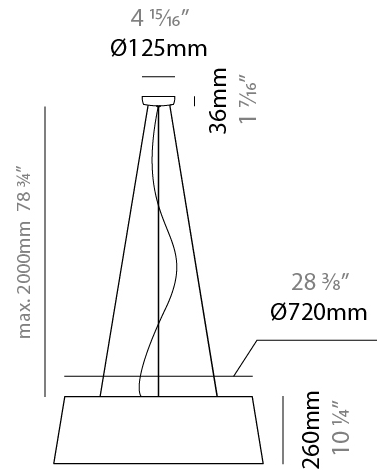

D111064-

base number _____
Finish Options _____
Finish Options _____

1. To build a product code in our configurator select the specify button on the base model # product page
2. To build a manual product code on this datasheet choose from the options listed below in blue font and add the suffix to the base model #

GENERAL

Series: Drum _____
Brand: Ole _____
Division: Design _____
Mounting Type: Suspension _____
Mounting Location: Ceiling _____
Subcategory: Up/Down Light _____

PHYSICAL

Shape: Drum _____
Diameter (mm): 800 _____
Diameter (in): 31 1/2 _____
Height (mm): 260 _____
Height (in): 10 1/4 _____
Max. Overall Height (mm): 2260 _____
Max. Overall Height (in): 89 _____
Light Distribution: Direct / Indirect _____
Weight (kg): 4.6 _____
Weight (lbs): 10.12 _____
Fixture Finish: BEI / BLK / BLU / COG / DGN / GRY / MRN / MOC / MUS / OLV / SIL / STN / TER / WHI _____
Holder Finish: BLK _____
Fixture Material: Fabric Cord / Metal _____
Cable Details: 2000mm Cable _____
Upon Request: Other fabric cord colors available upon request (see downloadable finish chart)

ELECTRICAL

Number of Lamps: 4 _____
Lamp Type: LED Retrofit _____
Lamp Shape: A19 _____
Bulb Included: Bulb Not Included _____
Max. Wattage Per Lamp (W): 15 _____
Lamp Base: E26 _____
Input Voltage (V): 120 _____
Upon Request: 277Vac / GU24 _____

LED

OPTICAL

RATINGS AND CERTIFICATIONS

Certified By: Certified for North American Standards _____
IP rating: IP20 _____

Ø800mm 31 1/2"