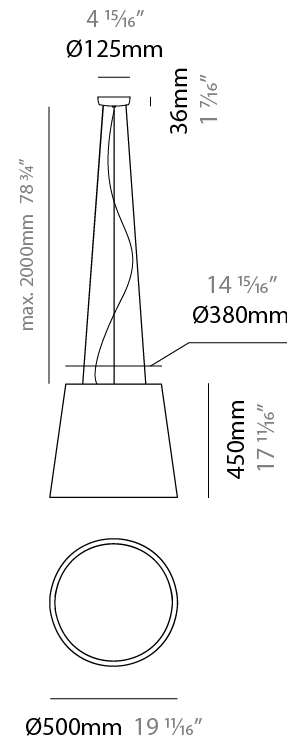

PROJECT	
TYPE	
SPECIFIER	
QUANTITY	
DATE	

DRUM SUSPENSION

D111062-

base number	Finish Options	Finish Options

1. To build a product code in our configurator select the specify button on the base model # product page
2. To build a manual product code on this datasheet choose from the options listed below in blue font and add the suffix to the base model #

GENERAL

Series: Drum
Brand: Ole
Division: Design
Mounting Type: Suspension
Mounting Location: Ceiling
Subcategory: Up/Down Light

PHYSICAL

Shape: Drum
Diameter (mm): 500
Diameter (in): 19 11/16
Height (mm): 450
Height (in): 17 11/16
Max. Overall Height (mm): 2450
Max. Overall Height (in): 96 7/16
Light Distribution: Direct / Indirect
Weight (kg): 4
Weight (lbs): 8.8
Fixture Finish: BEI / BLK / BLU / COG / DGN / GRY / MRN / MOC / MUS / OLV / SIL / STN / TER / WHI
Holder Finish: BLK
Fixture Material: Fabric Cord / Metal
Cable Details: 2000mm Cable
Upon Request: Other fabric cord colors available upon request (see downloadable finish chart)

ELECTRICAL

Number of Lamps: 3
Lamp Type: LED Retrofit
Lamp Shape: A19
Bulb Included: Bulb Not Included
Max. Wattage Per Lamp (W): 15
Lamp Base: E26
Input Voltage (V): 120
Upon Request: 277Vac / GU24

LED

OPTICAL

RATINGS AND CERTIFICATIONS

Certified By: Certified for North American Standards
IP rating: IP20