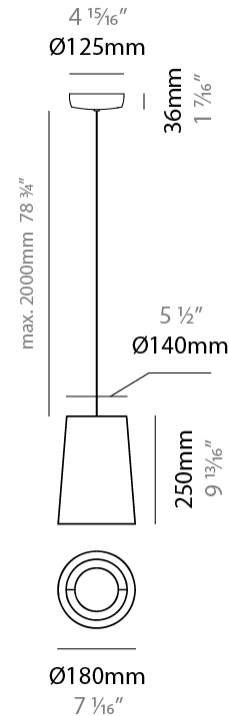

PROJECT
TYPE
SPECIFIER
QUANTITY
DATE

DRUM SUSPENSION

D111056-

base number	Finish Options	Finish Options

1. To build a product code in our configurator select the specify button on the base model # product page
2. To build a manual product code on this datasheet choose from the options listed below in blue font and add the suffix to the base model #

GENERAL

Series: Drum
Brand: Ole
Division: Design
Mounting Type: Suspension
Mounting Location: Ceiling
Subcategory: Up/Down Light

PHYSICAL

Shape: Cone
Diameter (mm): 180
Diameter (in): 7 1/16
Height (mm): 250
Height (in): 9 13/16
Max. Overall Height (mm): 2250
Max. Overall Height (in): 88 9/16
Light Distribution: Direct / Indirect
Weight (kg): 1
Weight (lbs): 2.2
Diffuser: Satin Glass
Fixture Finish: BEI / BLK / BLU / COG / DGN / GRY / MRN / MOC / MUS / OLV / SIL / STN / TER / WHI
Holder Finish: MWH / MBK
Fixture Material: Fabric Cord / Metal
Cable Details: 2000mm Cable
Upon Request: Other fabric cord colors available upon request (see downloadable finish chart)

ELECTRICAL

Number of Lamps: 1
Lamp Type: LED Retrofit
Lamp Shape: A19
Bulb Included: Bulb Not Included
Max. Wattage Per Lamp (W): 15
Lamp Base: E26
Input Voltage (V): 120
Upon Request: 277Vac / GU24

LED

OPTICAL

RATINGS AND CERTIFICATIONS

Certified By: Certified for North American Standards
IP rating: IP20