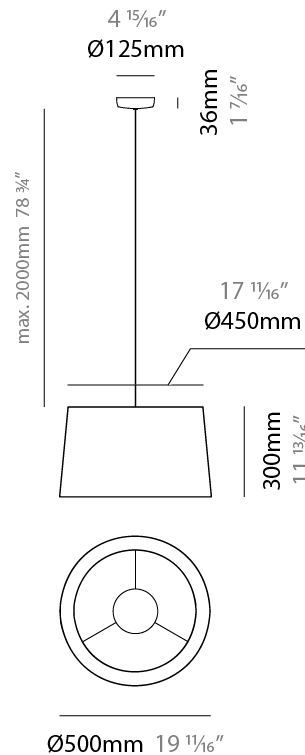

base number _____
Finish Options _____
Finish Options _____

1. To build a product code in our configurator select the specify button on the base model # product page
2. To build a manual product code on this datasheet choose from the options listed below in blue font and add the suffix to the base model #

GENERAL

Series: Drum _____
Brand: Ole _____
Division: Design _____
Mounting Type: Suspension _____
Mounting Location: Ceiling _____
Subcategory: Up/Down Light _____

PHYSICAL

Shape: Drum _____
Diameter (mm): 500 _____
Diameter (in): 19 ¹¹/₁₆ _____
Height (mm): 300 _____
Height (in): 11 ¹³/₁₆ _____
Max. Overall Height (mm): 2300 _____
Max. Overall Height (in): 90 ⁹/₁₆ _____
Light Distribution: Direct / Indirect _____
Weight (kg): 2.8 _____
Weight (lbs): 6.2 _____
Fixture Finish: BEI / BLK / BLU / COG / DGN / GRY / MRN / MOC / MUS / OLV / SIL / STN / TER / WHI _____
Holder Finish: BLK _____
Fixture Material: Fabric Cord / Metal _____
Cable Details: 2000mm Cable _____
Upon Request: Other fabric cord colors available upon request (see downloadable finish chart) _____

ELECTRICAL

Number of Lamps: 1 _____
Lamp Type: LED Retrofit _____
Lamp Shape: A19 _____
Bulb Included: Bulb Not Included _____
Max. Wattage Per Lamp (W): 15 _____
Lamp Base: E26 _____
Input Voltage (V): 120 _____
Upon Request: 277Vac / GU24 _____

LED

OPTICAL

RATINGS AND CERTIFICATIONS

Certified By: Certified for North American Standards _____
IP rating: IP20 _____