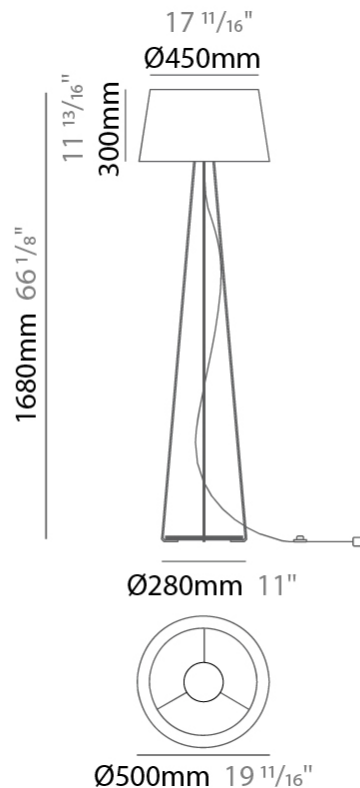

PROJECT
TYPE
SPECIFIER
QUANTITY
DATE

DRUM PORTABLE

D114009-

base number   Finish
Options

1. To build a product code in our configurator select the specify button on the base model # product page
2. To build a manual product code on this datasheet choose from the options listed below in blue font and add the suffix to the base model #

GENERAL

Series: Drum
Partner: Ole
Division: Design
Installation: Portable
Product Type: Floor
Mounting Location: Floor
Light Distribution: Direct / Indirect

PHYSICAL

Shape: Drum
Diameter (mm): 500
Diameter (in): 19 ¹¹/₁₆
Height (mm): 1680
Height (in): 66 ¹/₈
Weight (kg): 6
Weight (lbs): 13.2
Diffuser: Cord Shade - Beige / Black / Blue / Brown / Dark Green / Green / Gray / Lithium / Maroon / Marsala / Red / Silver / Stone / White
Fixture Finish: [GWT](#)
Fixture Material: Fabric Cord / Metal
Primary Material: Fabric - Recycled

ELECTRICAL

Number of Lamps: 1
Lamp Type: LED Retrofit
Lamp Shape: A19
Bulb Included: Bulb Not Included
Max. Wattage Per Lamp (W): 15
Lamp Base: E26
Input Voltage (V): 120
Upon Request: 277Vac / GU24

LED

OPTICAL

RATINGS AND CERTIFICATIONS

Certified By: Certified for North American Standards
IP rating: IP20