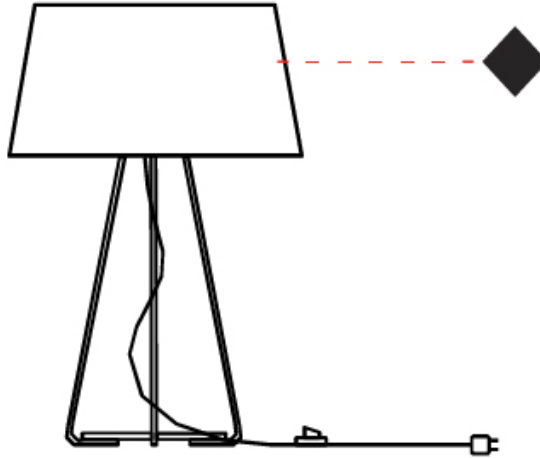

DRUM PORTABLE

D114008-

PROJECT	_____
TYPE	_____
SPECIFIER	_____
QUANTITY	_____
DATE	_____