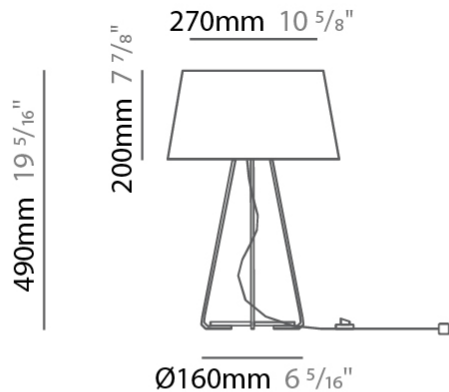

PROJECT	_____
TYPE	_____
SPECIFIER	_____
QUANTITY	_____
DATE	_____

DRUM PORTABLE

D114008-

base number   Finish
Options

1. To build a product code in our configurator select the specify button on the base model # product page
2. To build a manual product code on this datasheet choose from the options listed below in blue font and add the suffix to the base model #

GENERAL

Series: Drum
Partner: Ole
Division: Design
Installation: Portable
Product Type: Table
Mounting Location: Table
Light Distribution: Direct / Indirect

PHYSICAL

Shape: Drum
Diameter (mm): 300
Diameter (in): 11 ¹³/₁₆
Height (mm): 490
Height (in): 19 ⁵/₁₆
Weight (kg): 1.7
Weight (lbs): 3.7
Diffuser: Cord Shade - Beige / Black / Blue / Brown / Dark Green / Green / Gray / Lithium / Maroon / Marsala / Red / Silver / Stone / White
Fixture Finish: GWT
Fixture Material: Fabric Cord / Metal
Primary Material: Fabric - Recycled

ELECTRICAL

Number of Lamps: 1
Lamp Type: LED Retrofit
Lamp Shape: A19
Bulb Included: Bulb Not Included
Max. Wattage Per Lamp (W): 15
Lamp Base: E26
Input Voltage (V): 120
Upon Request: 277Vac / GU24

LED

OPTICAL

RATINGS AND CERTIFICATIONS

Certified By: Certified for North American Standards
IP rating: IP20

Ø300mm 11 ¹³/₁₆"