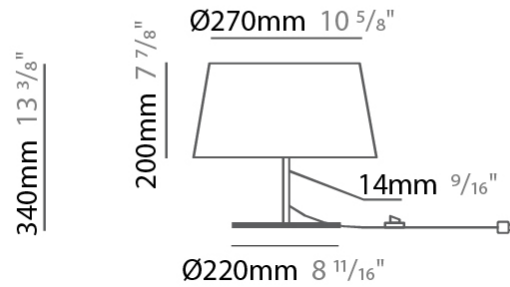

PROJECT	_____
TYPE	_____
SPECIFIER	_____
QUANTITY	_____
DATE	_____

DRUM PORTABLE

D114010-

base number _____
Finish _____
Options _____

1. To build a product code in our configurator select the specify button on the base model # product page
2. To build a manual product code on this datasheet choose from the options listed below in blue font and add the suffix to the base model #

GENERAL

Series: Drum
Partner: Ole
Division: Design
Installation: Portable
Product Type: Table
Mounting Location: Table
Light Distribution: Direct / Indirect

PHYSICAL

Shape: Drum
Diameter (mm): 300
Diameter (in): 11 ¹³/₁₆
Height (mm): 340
Height (in): 13 ³/₈
Weight (kg): 1.7
Weight (lbs): 3.7
Diffuser: Cord Shade - Beige / Black / Blue / Brown / Dark Green / Green / Gray / Lithium / Maroon / Marsala / Red / Silver / Stone / White
Fixture Finish: [GWT](#)
Fixture Material: Fabric Cord / Metal
Primary Material: Fabric - Recycled

ELECTRICAL

Number of Lamps: 1
Lamp Type: LED Retrofit
Lamp Shape: A19
Bulb Included: Bulb Not Included
Max. Wattage Per Lamp (W): 15
Lamp Base: E26
Input Voltage (V): 120
Upon Request: 277Vac / GU24

LED

OPTICAL

RATINGS AND CERTIFICATIONS

Certified By: Certified for North American Standards
IP rating: IP20

Ø300mm 11 ¹³/₁₆"