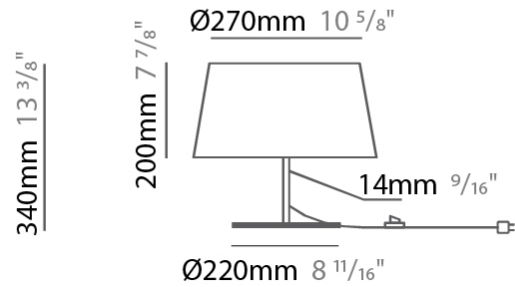

PROJECT
TYPE
SPECIFIER
QUANTITY
DATE

DRUM PORTABLE

D114010-

base number Finish
Options

1. To build a product code in our configurator select the specify button on the base model # product page
2. To build a manual product code on this datasheet choose from the options listed below in blue font and add the suffix to the base model #

GENERAL

Series: Drum
Brand: Ole
Division: Design
Mounting Type: Portable
Mounting Location: Table
Subcategory: Ambient

PHYSICAL

Shape: Drum
Diameter (mm): 300
Diameter (in): 11 ¹³/₁₆
Height (mm): 340
Height (in): 13 ³/₈
Light Distribution: Direct / Indirect
Weight (kg): 1.7
Weight (lbs): 3.7
Diffuser: Cord Shade - Beige / Black / Blue / Brown / Dark Green / Green / Gray / Lithium / Maroon / Marsala / Red / Silver / Stone / White
Fixture Finish: GWT
Fixture Material: Fabric Cord / Metal

ELECTRICAL

Number of Lamps: 1
Lamp Type: LED Retrofit
Lamp Shape: A19
Bulb Included: Bulb Not Included
Max. Wattage Per Lamp (W): 15
Lamp Base: E26
Input Voltage (V): 120
Upon Request: 277Vac / GU24

LED

OPTICAL

RATINGS AND CERTIFICATIONS

Certified By: Certified for North American Standards
IP rating: IP20

Ø300mm 11 ¹³/₁₆"