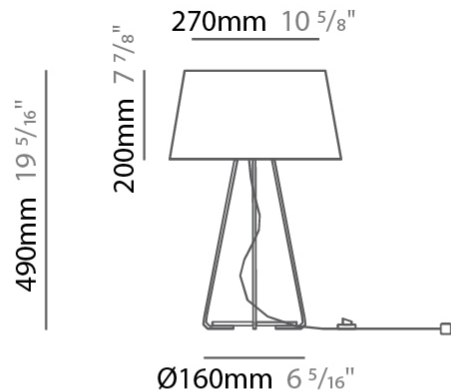

PROJECT _____
TYPE _____
SPECIFIER _____
QUANTITY _____
DATE _____

DRUM PORTABLE

D114008-

base number _____
Finish _____
Options _____

1. To build a product code in our configurator select the specify button on the base model # product page
2. To build a manual product code on this datasheet choose from the options listed below in blue font and add the suffix to the base model #

GENERAL

Series: Drum _____
Brand: Ole _____
Division: Design _____
Mounting Type: Portable _____
Mounting Location: Table _____
Subcategory: Ambient _____

PHYSICAL

Shape: Drum _____
Diameter (mm): 300 _____
Diameter (in): 11 ¹³/₁₆ _____
Height (mm): 490 _____
Height (in): 19 ⁵/₁₆ _____
Light Distribution: Direct / Indirect _____
Weight (kg): 1.7 _____
Weight (lbs): 3.7 _____
Diffuser: Cord Shade - Beige / Black / Blue / Brown / Dark Green / Green / Gray / Lithium / Maroon / Marsala / Red / Silver / Stone / White _____
Fixture Finish: [GWT](#) _____
Fixture Material: Fabric Cord / Metal _____

ELECTRICAL

Number of Lamps: 1 _____
Lamp Type: LED Retrofit _____
Lamp Shape: A19 _____
Bulb Included: Bulb Not Included _____
Max. Wattage Per Lamp (W): 15 _____
Lamp Base: E26 _____
Input Voltage (V): 120 _____
Upon Request: 277Vac / GU24 _____

LED

OPTICAL

RATINGS AND CERTIFICATIONS

Certified By: Certified for North American Standards _____
IP rating: IP20 _____

Ø300mm 11 ¹³/₁₆"