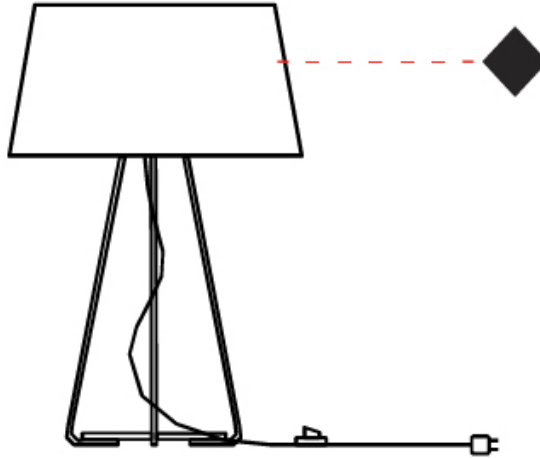

DRUM PORTABLE

D114008-

PROJECT _____

TYPE _____

SPECIFIER _____

QUANTITY _____

DATE _____