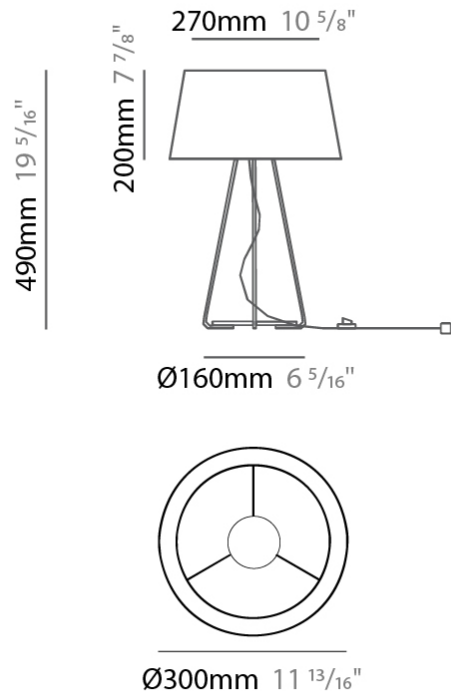

PROJECT _____
TYPE _____
SPECIFIER _____
QUANTITY _____
DATE _____

DRUM PORTABLE

D114008-

base number _____
Finish _____
Options _____

1. To build a product code in our configurator select the specify button on the base model # product page
2. To build a manual product code on this datasheet choose from the options listed below in blue font and add the suffix to the base model #

GENERAL

Series: Drum _____
Brand: Ole _____
Division: Design _____
Mounting Type: Portable _____
Mounting Location: Table _____
Subcategory: Ambient _____

PHYSICAL

Shape: Drum _____
Diameter (mm): 300 _____
Diameter (in): 11 ¹³/₁₆ _____
Height (mm): 490 _____
Height (in): 19 ⁵/₁₆ _____
Light Distribution: Direct / Indirect _____
Weight (kg): 1.7 _____
Weight (lbs): 3.7 _____
Diffuser: Cord Shade - Beige / Black / Blue / Brown / Dark Green / Green / Gray / Lithium / Maroon / Marsala / Red / Silver / Stone / White _____
Fixture Finish: [GWT](#) _____
Fixture Material: Fabric Cord / Metal _____

ELECTRICAL

Number of Lamps: 1 _____
Lamp Type: LED Retrofit _____
Lamp Shape: A19 _____
Bulb Included: Bulb Not Included _____
Max. Wattage Per Lamp (W): 15 _____
Lamp Base: E26 _____
Input Voltage (V): 120 _____
Upon Request: 277Vac / GU24 _____

LED

OPTICAL

RATINGS AND CERTIFICATIONS

Certified By: Certified for North American Standards _____
IP rating: IP20 _____