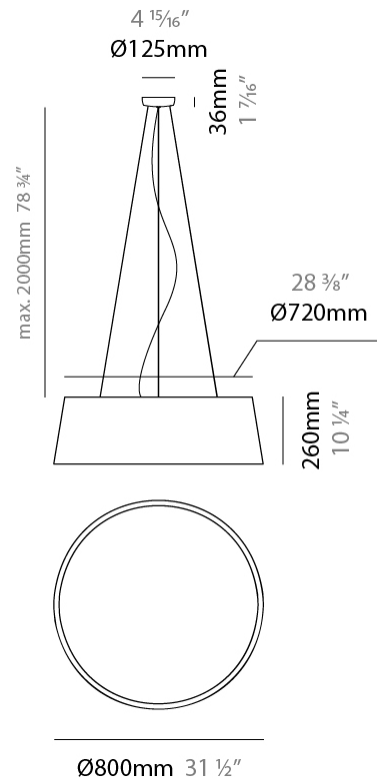

PROJECT	_____
TYPE	_____
SPECIFIER	_____
QUANTITY	_____
DATE	_____

DRUM SUSPENSION

D111064-

base number	Finish Options	Finish Options

1. To build a product code in our configurator select the specify button on the base model # product page
2. To build a manual product code on this datasheet choose from the options listed below in blue font and add the suffix to the base model #

GENERAL

Series: Drum
Brand: Ole
Division: Design
Mounting Type: Suspension
Mounting Location: Ceiling
Subcategory: Up/Down Light

PHYSICAL

Shape: Drum
Diameter (mm): 800
Diameter (in): 31 1/2
Height (mm): 260
Height (in): 10 1/4
Max. Overall Height (mm): 2260
Max. Overall Height (in): 89
Light Distribution: Direct / Indirect
Weight (kg): 4.6
Weight (lbs): 10.12
Fixture Finish: BEI / BLK / BLU / COG / DGN / GRY / MRN / MOC / MUS / OLV / SIL / STN / TER / WHI
Holder Finish: BLK
Fixture Material: Fabric Cord / Metal
Cable Details: 2000mm Cable
Upon Request: Other fabric cord colors available upon request (see downloadable finish chart)

ELECTRICAL

Number of Lamps: 4
Lamp Type: LED Retrofit
Lamp Shape: A19
Bulb Included: Bulb Not Included
Max. Wattage Per Lamp (W): 15
Lamp Base: E26
Input Voltage (V): 120
Upon Request: 277Vac / GU24

LED

OPTICAL

RATINGS AND CERTIFICATIONS

Certified By: Certified for North American Standards
IP rating: IP20