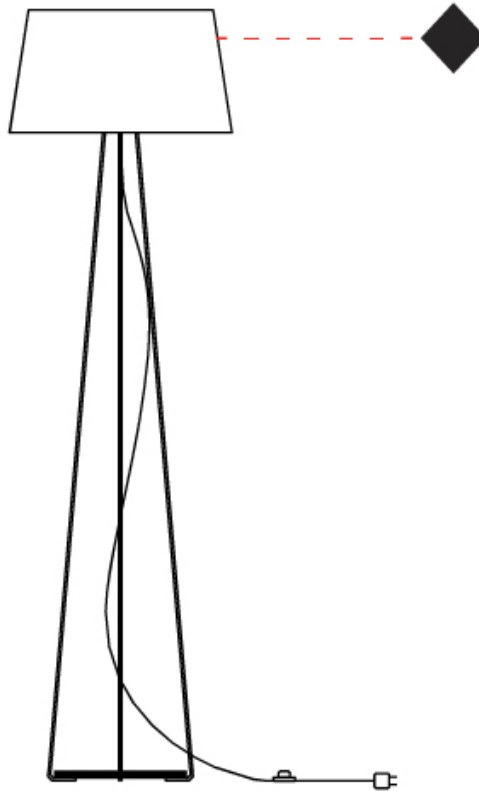

DRUM PORTABLE

D114009-

PROJECT

TYPE

SPECIFIER

QUANTITY

DATE

D