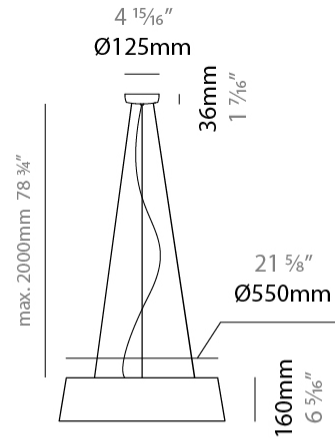

PROJECT	_____
TYPE	_____
SPECIFIER	_____
QUANTITY	_____
DATE	_____

DRUM SUSPENSION

D111063-

base number   Finish
Options

1. To build a product code in our configurator select the specify button on the base model # product page
2. To build a manual product code on this datasheet choose from the options listed below in blue font and add the suffix to the base model #

GENERAL

Series: Drum
Partner: Ole
Division: Design
Installation: Suspension
Product Type: Pendant
Mounting Location: Ceiling
Light Distribution: Direct / Indirect

PHYSICAL

Shape: Drum
Diameter (mm): 600
Diameter (in): 23 5/8
Height (mm): 160
Height (in): 6 5/16
Max. Overall Height (mm): 2160
Max. Overall Height (in): 85 1/16
Weight (kg): 3.3
Weight (lbs): 7.26
Fixture Finish: BEI / BLK / BLU / COG / DGN / GRY / MRN / MOC / MUS / OLV / SIL / STN / TER / WHI
Holder Finish: BLK
Fixture Material: Fabric Cord / Metal
Primary Material: Fabric - Recycled
Cable Details: 2000mm Cable
Upon Request: Other fabric cord colors available upon request (see downloadable finish chart) Matte White Holder

ELECTRICAL

Number of Lamps: 3
Lamp Type: LED Retrofit
Lamp Shape: A19
Bulb Included: Bulb Not Included
Max. Wattage Per Lamp (W): 15
Lamp Base: E26
Input Voltage (V): 120
Upon Request: 277Vac / GU24

LED

OPTICAL

RATINGS AND CERTIFICATIONS

Certified By: Certified for North American Standards
IP rating: IP20

Ø600mm 23 5/8"