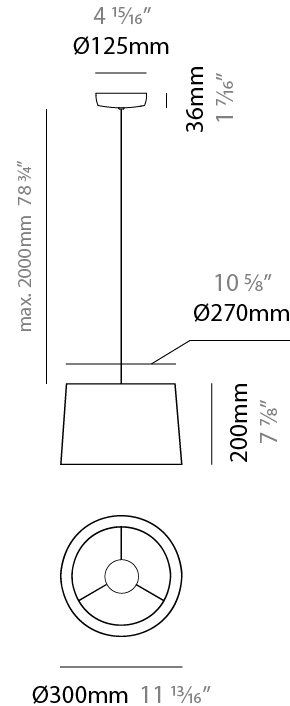

DRUM SUSPENSION

D111058-

base number   Finish
Options

1. To build a product code in our configurator select the specify button on the base model # product page
2. To build a manual product code on this datasheet choose from the options listed below in blue font and add the suffix to the base model #

GENERAL

Series: Drum
Partner: Ole
Division: Design
Installation: Suspension
Product Type: Pendant
Mounting Location: Ceiling
Light Distribution: Direct / Indirect

PHYSICAL

Shape: Drum
Diameter (mm): 300
Diameter (in): 11 ¹³/₁₆
Height (mm): 200
Height (in): 7 ⁷/₈
Max. Overall Height (mm): 2200
Max. Overall Height (in): 86 ⁵/₈
Weight (kg): 2
Weight (lbs): 4.4
Fixture Finish: BEI / BLK / BLU / COG / DGN / GRY / MRN / MOC / MUS /
OLV / SIL / STN / TER / WHI
Holder Finish: BLK
Fixture Material: Fabric Cord / Metal
Primary Material: Fabric - Recycled
Cable Details: 2000mm Cable
Upon Request: Other fabric cord colors available upon request (see
downloadable finish chart) Matte White Holder

ELECTRICAL

Number of Lamps: 1
Lamp Type: LED Retrofit
Lamp Shape: A19
Bulb Included: Bulb Not Included
Max. Wattage Per Lamp (W): 15
Lamp Base: E26
Input Voltage (V): 120
Upon Request: 277Vac / GU24

LED

OPTICAL

RATINGS AND CERTIFICATIONS

Certified By: Certified for North American Standards
IP rating: IP20

PROJECT	_____
TYPE	_____
SPECIFIER	_____
QUANTITY	_____
DATE	_____