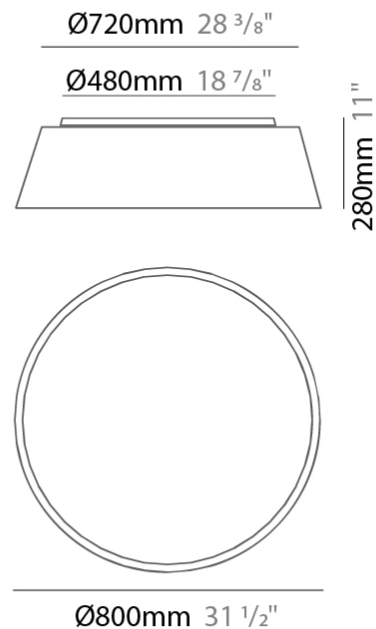

PROJECT
TYPE
SPECIFIER
QUANTITY
DATE

DRUM SURFACE

D112014-

base number   Finish
Options

1. To build a product code in our configurator select the specify button on the base model # product page
2. To build a manual product code on this datasheet choose from the options listed below in blue font and add the suffix to the base model #

GENERAL

Series: Drum
Partner: Ole
Division: Design
Installation: Surface
Product Type: Ceiling Surface
Mounting Location: Ceiling
Light Distribution: Direct

PHYSICAL

Shape: Drum
Diameter (mm): 800
Diameter (in): 31 1/2"
Height (mm): 280
Height (in): 11
Weight (kg): 4.4
Weight (lbs): 9.7
Diffuser: PMMA - Opal
Fixture Finish: BEI / BLK / BLU / COG / DGN / GRY / MRN / MOC / MUS /
OLV / SIL / STN / TER / WHI
Holder Finish: Black
Fixture Material: Fabric Cord / Metal
Primary Material: Fabric - Recycled
Upon Request: Other fabric cord colors available upon request (see
downloadable finish chart)

ELECTRICAL

Number of Lamps: 4
Lamp Type: LED Retrofit
Lamp Shape: A19
Bulb Included: Bulb Not Included
Max. Wattage Per Lamp (W): 15
Lamp Base: E26
Input Voltage (V): 120
Upon Request: 277Vac / GU24

LED

OPTICAL

RATINGS AND CERTIFICATIONS

Certified By: Certified for North American Standards
IP rating: IP20