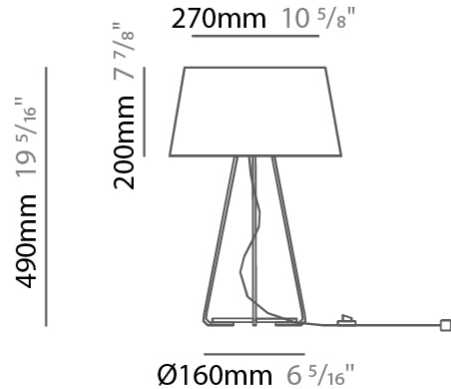

PROJECT	_____
TYPE	_____
SPECIFIER	_____
QUANTITY	_____
DATE	_____

DRUM PORTABLE

D114008-

base number _____
Finish _____
Options _____

1. To build a product code in our configurator select the specify button on the base model # product page
2. To build a manual product code on this datasheet choose from the options listed below in blue font and add the suffix to the base model #

GENERAL

Series: Drum
Partner: Ole
Division: Design
Installation: Portable
Product Type: Table
Mounting Location: Table
Light Distribution: Direct / Indirect

PHYSICAL

Shape: Drum
Diameter (mm): 300
Diameter (in): 11 ¹³/₁₆
Height (mm): 490
Height (in): 19 ⁵/₁₆
Weight (kg): 1.7
Weight (lbs): 3.7
Diffuser: Cord Shade - Beige / Black / Blue / Brown / Dark Green / Green / Gray / Lithium / Maroon / Marsala / Red / Silver / Stone / White
Fixture Finish: GWT
Fixture Material: Fabric Cord / Metal
Primary Material: Fabric - Recycled

ELECTRICAL

Number of Lamps: 1
Lamp Type: LED Retrofit
Lamp Shape: A19
Bulb Included: Bulb Not Included
Max. Wattage Per Lamp (W): 15
Lamp Base: E26
Input Voltage (V): 120
Upon Request: 277Vac / GU24

LED

OPTICAL

RATINGS AND CERTIFICATIONS

Certified By: Certified for North American Standards
IP rating: IP20

Ø300mm 11 ¹³/₁₆"