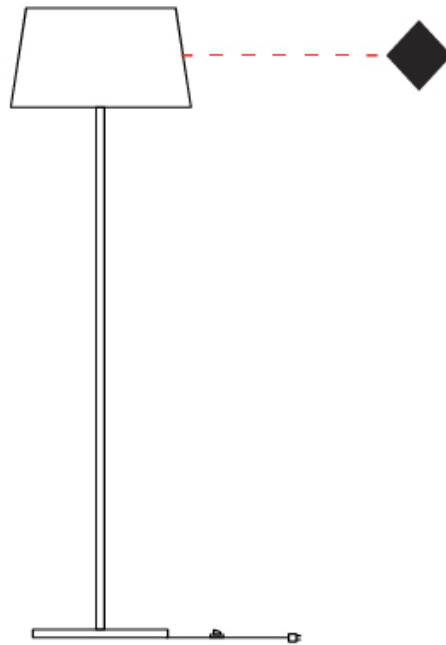

DRUM PORTABLE

D114011-

PROJECT

TYPE

SPECIFIER

QUANTITY

DATE

D