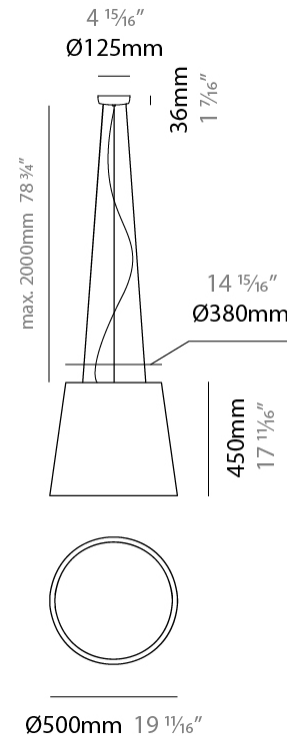

PROJECT	_____
TYPE	_____
SPECIFIER	_____
QUANTITY	_____
DATE	_____

DRUM SUSPENSION

D111062-

base number   Finish
Options

1. To build a product code in our configurator select the specify button on the base model # product page
2. To build a manual product code on this datasheet choose from the options listed below in blue font and add the suffix to the base model #

GENERAL

Series: Drum
Partner: Ole
Division: Design
Installation: Suspension
Product Type: Pendant
Mounting Location: Ceiling
Light Distribution: Direct / Indirect

PHYSICAL

Shape: Drum
Diameter (mm): 500
Diameter (in): 19 11/16
Height (mm): 450
Height (in): 17 11/16
Max. Overall Height (mm): 2450
Max. Overall Height (in): 96 7/16
Weight (kg): 4
Weight (lbs): 8.8
Fixture Finish: BEI / BLK / BLU / COG / DGN / GRY / MRN / MOC / MUS / OLV / SIL / STN / TER / WHI
Holder Finish: BLK
Fixture Material: Fabric Cord / Metal
Primary Material: Fabric - Recycled
Cable Details: 2000mm Cable
Upon Request: Other fabric cord colors available upon request (see downloadable finish chart) Matte White Holder

ELECTRICAL

Number of Lamps: 3
Lamp Type: LED Retrofit
Lamp Shape: A19
Bulb Included: Bulb Not Included
Max. Wattage Per Lamp (W): 15
Lamp Base: E26
Input Voltage (V): 120
Upon Request: 277Vac / GU24

LED

OPTICAL

RATINGS AND CERTIFICATIONS

Certified By: Certified for North American Standards
IP rating: IP20