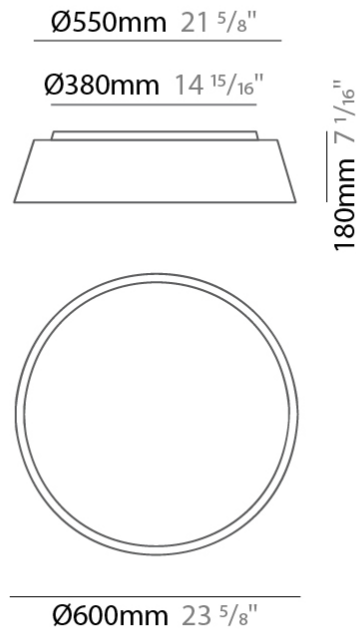

DRUM SURFACE

D112013-

base number _____
Finish Options _____

1. To build a product code in our configurator select the specify button on the base model # product page
2. To build a manual product code on this datasheet choose from the options listed below in blue font and add the suffix to the base model #

GENERAL

Series: Drum _____
Partner: Ole _____
Division: Design _____
Installation: Surface _____
Product Type: Ceiling Surface _____
Mounting Location: Ceiling _____
Light Distribution: Direct _____

PHYSICAL

Shape: Drum _____
Diameter (mm): 600 _____
Diameter (in): 23 ⁵/₈ _____
Height (mm): 180 _____
Height (in): 7 ¹/₁₆ _____
Weight (kg): 3 _____
Weight (lbs): 6.6 _____
Diffuser: PMMA - Opal _____
Fixture Finish: BEI / BLK / BLU / COG / DGN / GRY / MRN / MOC / MUS / OLV / SIL / STN / TER / WHI _____
Holder Finish: BLK _____
Fixture Material: Fabric Cord / Metal _____
Primary Material: Fabric - Recycled _____
Upon Request: Other fabric cord colors available upon request (see downloadable finish chart) _____

ELECTRICAL

Number of Lamps: 3 _____
Lamp Type: LED Retrofit _____
Lamp Shape: A19 _____
Bulb Included: Bulb Not Included _____
Max. Wattage Per Lamp (W): 15 _____
Lamp Base: E26 _____
Input Voltage (V): 120 _____
Upon Request: 277Vac / GU24 _____

LED

OPTICAL

RATINGS AND CERTIFICATIONS

Certified By: Certified for North American Standards _____
IP rating: IP20 _____