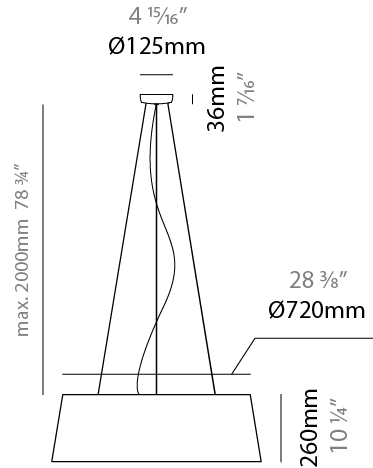

DRUM SUSPENSION

D111064-

base number   Finish   Finish
Options   Options

1. To build a product code in our configurator select the specify button on the base model # product page
2. To build a manual product code on this datasheet choose from the options listed below in blue font and add the suffix to the base model #

GENERAL

Series: Drum
Brand: Ole
Division: Design
Mounting Type: Suspension
Mounting Location: Ceiling
Subcategory: Up/Down Light

PHYSICAL

Shape: Drum
Diameter (mm): 800
Diameter (in): 31 1/2
Height (mm): 260
Height (in): 10 1/4
Max. Overall Height (mm): 2260
Max. Overall Height (in): 89
Light Distribution: Direct / Indirect
Weight (kg): 4.6
Weight (lbs): 10.12
Fixture Finish: BEI / BLK / BLU / COG / DGN / GRY / MRN / MOC / MUS / OLV / SIL / STN / TER / WHI
Holder Finish: BLK
Fixture Material: Fabric Cord / Metal
Cable Details: 2000mm Cable
Upon Request: Other fabric cord colors available upon request (see downloadable finish chart)

ELECTRICAL

Number of Lamps: 4
Lamp Type: LED Retrofit
Lamp Shape: A19
Bulb Included: Bulb Not Included
Max. Wattage Per Lamp (W): 15
Lamp Base: E26
Input Voltage (V): 120
Upon Request: 277Vac / GU24

LED

OPTICAL

RATINGS AND CERTIFICATIONS

Certified By: Certified for North American Standards
IP rating: IP20

Ø800mm 31 1/2"