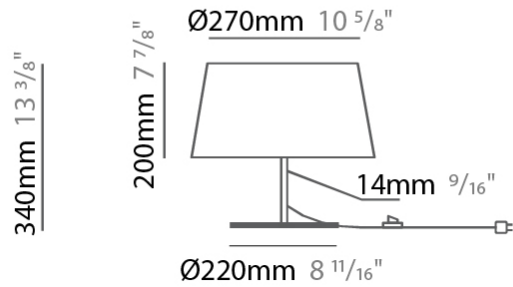

PROJECT
TYPE
SPECIFIER
QUANTITY
DATE

DRUM PORTABLE

D114010-

base number   Finish
Options

1. To build a product code in our configurator select the specify button on the base model # product page
2. To build a manual product code on this datasheet choose from the options listed below in blue font and add the suffix to the base model #

GENERAL

Series: Drum
Partner: Ole
Division: Design
Installation: Portable
Product Type: Table
Mounting Location: Table
Light Distribution: Direct / Indirect

PHYSICAL

Shape: Drum
Diameter (mm): 300
Diameter (in): 11 ¹³/₁₆
Height (mm): 340
Height (in): 13 ³/₈
Weight (kg): 1.7
Weight (lbs): 3.7
Diffuser: Cord Shade - Beige / Black / Blue / Brown / Dark Green / Green / Gray / Lithium / Maroon / Marsala / Red / Silver / Stone / White
Fixture Finish: [GWT](#)
Fixture Material: Fabric Cord / Metal
Primary Material: Fabric - Recycled

ELECTRICAL

Number of Lamps: 1
Lamp Type: LED Retrofit
Lamp Shape: A19
Bulb Included: Bulb Not Included
Max. Wattage Per Lamp (W): 15
Lamp Base: E26
Input Voltage (V): 120
Upon Request: 277Vac / GU24

LED

OPTICAL

RATINGS AND CERTIFICATIONS

Certified By: Certified for North American Standards
IP rating: IP20

Ø300mm 11 ¹³/₁₆"