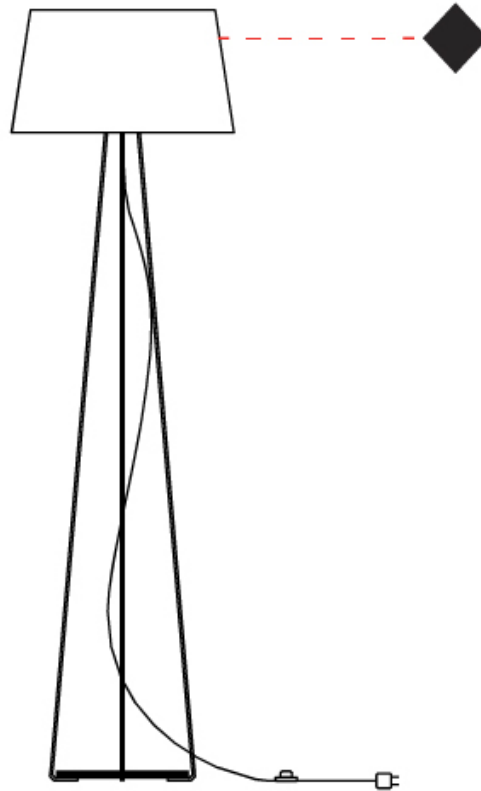

DRUM PORTABLE

D114009-

PROJECT	_____
TYPE	_____
SPECIFIER	_____
QUANTITY	_____
DATE	_____

D