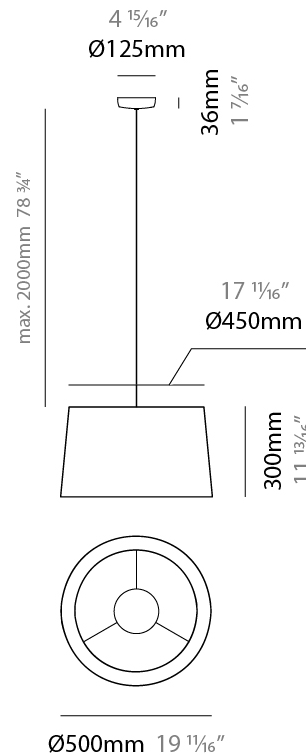

PROJECT	_____
TYPE	_____
SPECIFIER	_____
QUANTITY	_____
DATE	_____

DRUM SUSPENSION

D111060-

base number	Finish Options	Finish Options

1. To build a product code in our configurator select the specify button on the base model # product page
2. To build a manual product code on this datasheet choose from the options listed below in blue font and add the suffix to the base model #

GENERAL

Series: Drum
Brand: Ole
Division: Design
Mounting Type: Suspension
Mounting Location: Ceiling
Subcategory: Up/Down Light

PHYSICAL

Shape: Drum
Diameter (mm): 500
Diameter (in): 19 11/16
Height (mm): 300
Height (in): 11 13/16
Max. Overall Height (mm): 2300
Max. Overall Height (in): 90 9/16
Light Distribution: Direct / Indirect
Weight (kg): 2.8
Weight (lbs): 6.2
Fixture Finish: BEI / BLK / BLU / COG / DGN / GRY / MRN / MOC / MUS / OLV / SIL / STN / TER / WHI
Holder Finish: BLK
Fixture Material: Fabric Cord / Metal
Cable Details: 2000mm Cable
Upon Request: Other fabric cord colors available upon request (see downloadable finish chart)

ELECTRICAL

Number of Lamps: 1
Lamp Type: LED Retrofit
Lamp Shape: A19
Bulb Included: Bulb Not Included
Max. Wattage Per Lamp (W): 15
Lamp Base: E26
Input Voltage (V): 120
Upon Request: 277Vac / GU24

LED

OPTICAL

RATINGS AND CERTIFICATIONS

Certified By: Certified for North American Standards
IP rating: IP20