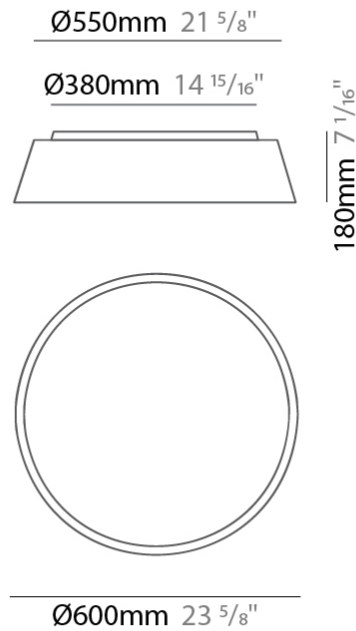

PROJECT
TYPE
SPECIFIER
QUANTITY
DATE

DRUM SURFACE

D112013-

base number   Finish
Options

1. To build a product code in our configurator select the specify button on the base model # product page
2. To build a manual product code on this datasheet choose from the options listed below in blue font and add the suffix to the base model #

GENERAL

Series: Drum
Brand: Ole
Division: Design
Mounting Type: Surface
Mounting Location: Ceiling
Subcategory: Ambient

PHYSICAL

Shape: Drum
Diameter (mm): 600
Diameter (in): 23 ⁵/₈
Height (mm): 180
Height (in): 7 ¹/₁₆
Light Distribution: Direct
Weight (kg): 3
Weight (lbs): 6.6
Diffuser: PMMA - Opal
Fixture Finish: BEI / BLK / BLU / COG / DGN / GRY / MRN / MOC / MUS / OLV / SIL / STN / TER / WHI
Holder Finish: BLK
Fixture Material: Fabric Cord / Metal
Upon Request: Other fabric cord colors available upon request (see downloadable finish chart)

ELECTRICAL

Number of Lamps: 3
Lamp Type: LED Retrofit
Lamp Shape: A19
Bulb Included: Bulb Not Included
Max. Wattage Per Lamp (W): 15
Lamp Base: E26
Input Voltage (V): 120
Upon Request: 277Vac / GU24

LED

OPTICAL

RATINGS AND CERTIFICATIONS

Certified By: Certified for North American Standards
IP rating: IP20