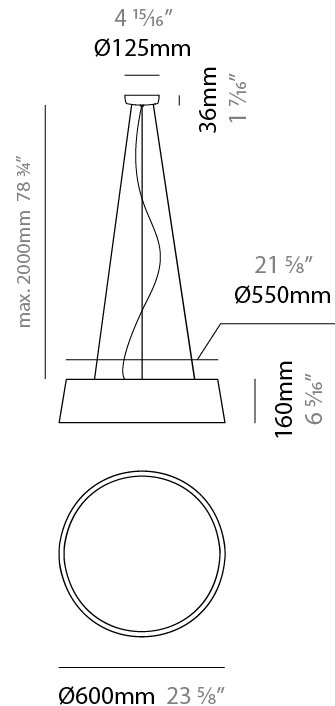

D111063-

base number _____
Finish Options _____
Finish Options _____

1. To build a product code in our configurator select the specify button on the base model # product page
2. To build a manual product code on this datasheet choose from the options listed below in blue font and add the suffix to the base model #

GENERAL

Series: Drum _____
Brand: Ole _____
Division: Design _____
Mounting Type: Suspension _____
Mounting Location: Ceiling _____
Subcategory: Up/Down Light _____

PHYSICAL

Shape: Drum _____
Diameter (mm): 600 _____
Diameter (in): 23 5/8 _____
Height (mm): 160 _____
Height (in): 6 3/16 _____
Max. Overall Height (mm): 2160 _____
Max. Overall Height (in): 85 1/16 _____
Light Distribution: Direct / Indirect _____
Weight (kg): 3.3 _____
Weight (lbs): 7.26 _____
Fixture Finish: BEI / BLK / BLU / COG / DGN / GRY / MRN / MOC / MUS / OLV / SIL / STN / TER / WHI _____
Holder Finish: BLK _____
Fixture Material: Fabric Cord / Metal _____
Cable Details: 2000mm Cable _____
Upon Request: Other fabric cord colors available upon request (see downloadable finish chart) _____

ELECTRICAL

Number of Lamps: 3 _____
Lamp Type: LED Retrofit _____
Lamp Shape: A19 _____
Bulb Included: Bulb Not Included _____
Max. Wattage Per Lamp (W): 15 _____
Lamp Base: E26 _____
Input Voltage (V): 120 _____
Upon Request: 277Vac / GU24 _____

LED

OPTICAL

RATINGS AND CERTIFICATIONS

Certified By: Certified for North American Standards _____
IP rating: IP20 _____