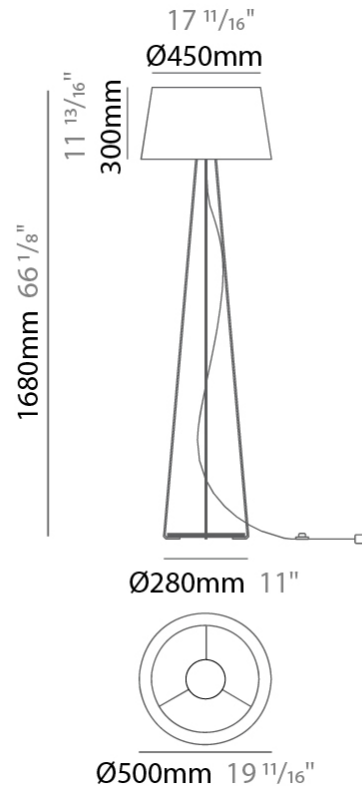

DRUM PORTABLE

D114009-

base number   Finish
Options

1. To build a product code in our configurator select the specify button on the base model # product page
2. To build a manual product code on this datasheet choose from the options listed below in blue font and add the suffix to the base model #

GENERAL

Series: Drum
Brand: Ole
Division: Design
Mounting Type: Portable
Mounting Location: Floor
Subcategory: Ambient

PHYSICAL

Shape: Drum
Diameter (mm): 500
Diameter (in): 19 ¹¹/₁₆
Height (mm): 1680
Height (in): 66 ¹/₈
Light Distribution: Direct / Indirect
Weight (kg): 6
Weight (lbs): 13.2
Diffuser: Cord Shade - Beige / Black / Blue / Brown / Dark Green / Green / Gray / Lithium / Maroon / Marsala / Red / Silver / Stone / White
Fixture Finish: [GWT](#)
Fixture Material: Fabric Cord / Metal

ELECTRICAL

Number of Lamps: 1
Lamp Type: LED Retrofit
Lamp Shape: A19
Bulb Included: Bulb Not Included
Max. Wattage Per Lamp (W): 15
Lamp Base: E26
Input Voltage (V): 120
Upon Request: 277Vac / GU24

LED

OPTICAL

RATINGS AND CERTIFICATIONS

Certified By: Certified for North American Standards
IP rating: IP20

PROJECT	_____
TYPE	_____
SPECIFIER	_____
QUANTITY	_____
DATE	_____