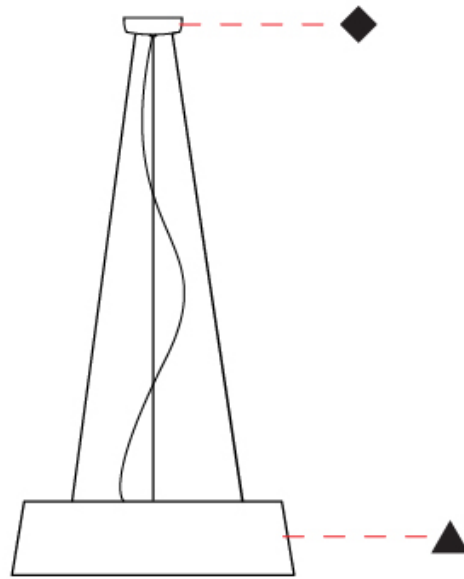

DRUM SUSPENSION

D111063-

PROJECT

TYPE

SPECIFIER

QUANTITY

DATE

D