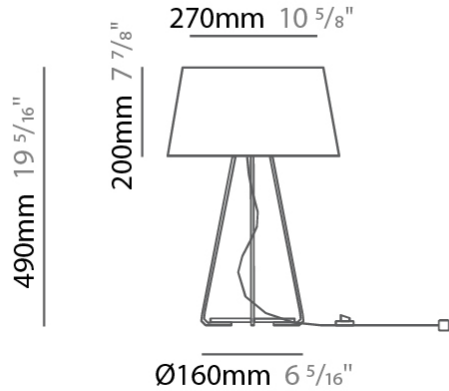

DRUM PORTABLE

D114008-

base number _____
Finish _____
Options _____

1. To build a product code in our configurator select the specify button on the base model # product page
2. To build a manual product code on this datasheet choose from the options listed below in blue font and add the suffix to the base model #

GENERAL

Series: Drum _____
Brand: Ole _____
Division: Design _____
Mounting Type: Portable _____
Mounting Location: Table _____
Subcategory: Ambient _____

PHYSICAL

Shape: Drum _____
Diameter (mm): 300 _____
Diameter (in): 11 ¹³/₁₆ _____
Height (mm): 490 _____
Height (in): 19 ⁵/₁₆ _____
Light Distribution: Direct / Indirect _____
Weight (kg): 1.7 _____
Weight (lbs): 3.7 _____
Diffuser: Cord Shade - Beige / Black / Blue / Brown / Dark Green / Green / Gray / Lithium / Maroon / Marsala / Red / Silver / Stone / White _____
Fixture Finish: [GWT](#) _____
Fixture Material: Fabric Cord / Metal _____

ELECTRICAL

Number of Lamps: 1 _____
Lamp Type: LED Retrofit _____
Lamp Shape: A19 _____
Bulb Included: Bulb Not Included _____
Max. Wattage Per Lamp (W): 15 _____
Lamp Base: E26 _____
Input Voltage (V): 120 _____
Upon Request: 277Vac / GU24 _____

LED

OPTICAL

RATINGS AND CERTIFICATIONS

Certified By: Certified for North American Standards _____
IP rating: IP20 _____