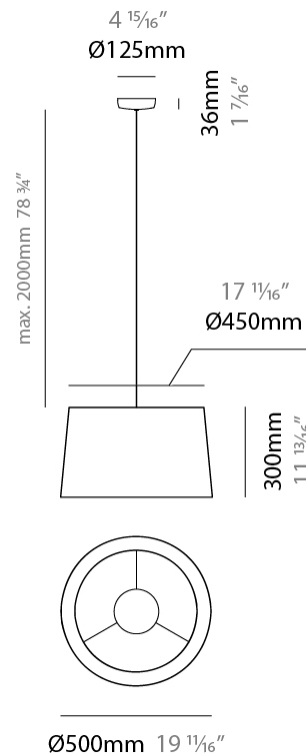

PROJECT	_____
TYPE	_____
SPECIFIER	_____
QUANTITY	_____
DATE	_____

DRUM SUSPENSION

D111060-

base number	Finish Options	Finish Options

1. To build a product code in our configurator select the specify button on the base model # product page
2. To build a manual product code on this datasheet choose from the options listed below in blue font and add the suffix to the base model #

GENERAL

Series: Drum
Brand: Ole
Division: Design
Mounting Type: Suspension
Mounting Location: Ceiling
Subcategory: Up/Down Light

PHYSICAL

Shape: Drum
Diameter (mm): 500
Diameter (in): 19 11/16
Height (mm): 300
Height (in): 11 13/16
Max. Overall Height (mm): 2300
Max. Overall Height (in): 90 9/16
Light Distribution: Direct / Indirect
Weight (kg): 2.8
Weight (lbs): 6.2
Fixture Finish: BEI / BLK / BLU / COG / DGN / GRY / MRN / MOC / MUS / OLV / SIL / STN / TER / WHI
Holder Finish: BLK
Fixture Material: Fabric Cord / Metal
Cable Details: 2000mm Cable
Upon Request: Other fabric cord colors available upon request (see downloadable finish chart)

ELECTRICAL

Number of Lamps: 1
Lamp Type: LED Retrofit
Lamp Shape: A19
Bulb Included: Bulb Not Included
Max. Wattage Per Lamp (W): 15
Lamp Base: E26
Input Voltage (V): 120
Upon Request: 277Vac / GU24

LED

OPTICAL

RATINGS AND CERTIFICATIONS

Certified By: Certified for North American Standards
IP rating: IP20