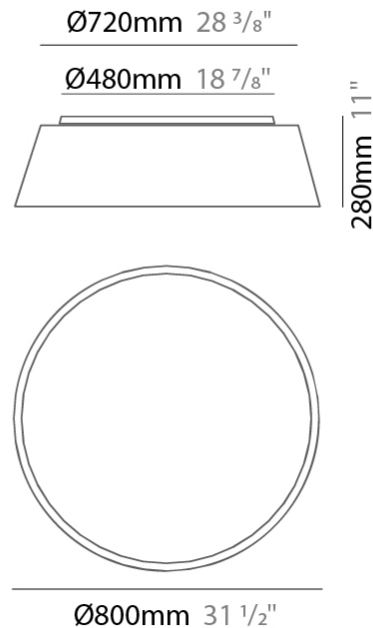

PROJECT
TYPE
SPECIFIER
QUANTITY
DATE

DRUM SURFACE

D112015-

base number   Color   Finish
Temperature   Options

1. To build a product code in our configurator select the specify button on the base model # product page
2. To build a manual product code on this datasheet choose from the options listed below in blue font and add the suffix to the base model #

GENERAL

Series: Drum
Brand: Ole
Division: Design
Mounting Type: Surface
Mounting Location: Ceiling
Subcategory: Ambient

PHYSICAL

Shape: Drum
Diameter (mm): 800
Diameter (in): 31 1/2
Height (mm): 280
Height (in): 11
Light Distribution: Direct
Weight (kg): 4.6
Weight (lbs): 10.1
Diffuser: PMMA - Opal
[Fixture Finish: BEI / BLK / BLU / COG / DGN / GRY / MRN / MOC / MUS / OLV / SIL / STN / TER / WHI](#)
Fixture Material: Metal / Elastic Fabric
Upon Request: Other fabric cord colors available upon request (see downloadable finish chart)

ELECTRICAL

Lamp Type: LED
Input Wattage (W): 25
Dimming: Non-Dimmable / 0-10V Dimming
Driver Included: Yes
Driver Location: Integrated
Driver Type: Constant Current - Universal
Driver Class: Class 2
Input Voltage (V): 120 - 277

LED

[Color Temperature (°K): 3000 / 4000](#)
Max. Delivered Lumen (lm): 2400 / 2510
CRI: >80 CRI
Lamp Life (hrs): 50000

OPTICAL

RATINGS AND CERTIFICATIONS

Certified By: Certified for North American Standards
IP rating: IP20