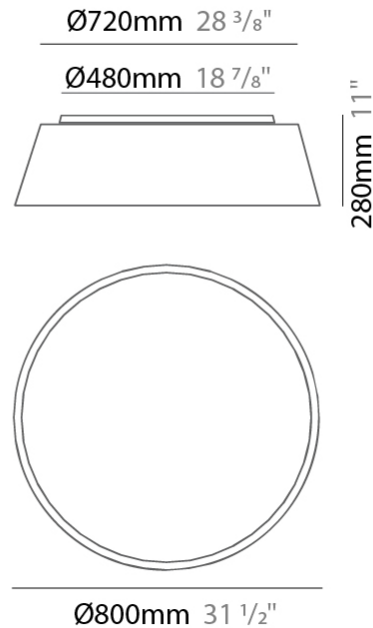

PROJECT
TYPE
SPECIFIER
QUANTITY
DATE

DRUM SURFACE

D112014-

base number Finish
Options

1. To build a product code in our configurator select the specify button on the base model # product page
2. To build a manual product code on this datasheet choose from the options listed below in blue font and add the suffix to the base model #

GENERAL

Series: Drum
Brand: Ole
Division: Design
Mounting Type: Surface
Mounting Location: Ceiling
Subcategory: Ambient

PHYSICAL

Shape: Drum
Diameter (mm): 800
Diameter (in): 31 1/2
Height (mm): 280
Height (in): 11
Light Distribution: Direct
Weight (kg): 4.4
Weight (lbs): 9.7
Diffuser: PMMA - Opal
Fixture Finish: BEI / BLK / BLU / COG / DGN / GRY / MRN / MOC / MUS / OLV / SIL / STN / TER / WHI
Holder Finish: Black
Fixture Material: Fabric Cord / Metal
Upon Request: Other fabric cord colors available upon request (see downloadable finish chart)

ELECTRICAL

Number of Lamps: 4
Lamp Type: LED Retrofit
Lamp Shape: A19
Bulb Included: Bulb Not Included
Max. Wattage Per Lamp (W): 15
Lamp Base: E26
Input Voltage (V): 120
Upon Request: 277Vac / GU24

LED

OPTICAL

RATINGS AND CERTIFICATIONS

Certified By: Certified for North American Standards
IP rating: IP20