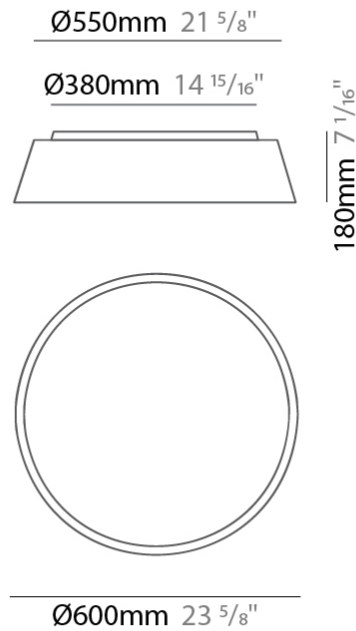

PROJECT
TYPE
SPECIFIER
QUANTITY
DATE

DRUM SURFACE

D112013-

base number   Finish
Options

1. To build a product code in our configurator select the specify button on the base model # product page
2. To build a manual product code on this datasheet choose from the options listed below in blue font and add the suffix to the base model #

GENERAL

Series: Drum
Brand: Ole
Division: Design
Mounting Type: Surface
Mounting Location: Ceiling
Subcategory: Ambient

PHYSICAL

Shape: Drum
Diameter (mm): 600
Diameter (in): 23 ⁵/₈
Height (mm): 180
Height (in): 7 ¹/₁₆
Light Distribution: Direct
Weight (kg): 3
Weight (lbs): 6.6
Diffuser: PMMA - Opal
Fixture Finish: BEI / BLK / BLU / COG / DGN / GRY / MRN / MOC / MUS /
OLV / SIL / STN / TER / WHI
Holder Finish: BLK
Fixture Material: Fabric Cord / Metal
Upon Request: Other fabric cord colors available upon request (see
downloadable finish chart)

ELECTRICAL

Number of Lamps: 3
Lamp Type: LED Retrofit
Lamp Shape: A19
Bulb Included: Bulb Not Included
Max. Wattage Per Lamp (W): 15
Lamp Base: E26
Input Voltage (V): 120
Upon Request: 277Vac / GU24

LED

OPTICAL

RATINGS AND CERTIFICATIONS

Certified By: Certified for North American Standards
IP rating: IP20