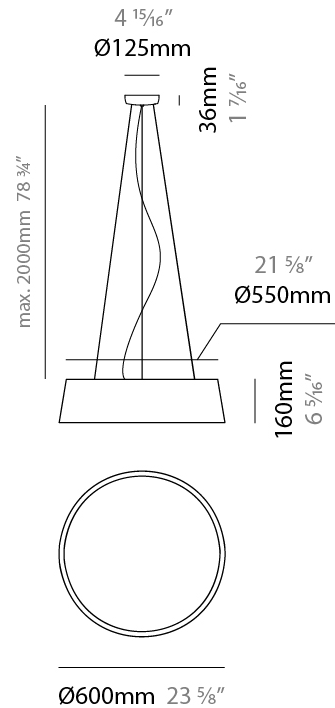

PROJECT	_____
TYPE	_____
SPECIFIER	_____
QUANTITY	_____
DATE	_____

DRUM SUSPENSION

D111063-

base number	Finish Options	Finish Options

1. To build a product code in our configurator select the specify button on the base model # product page
2. To build a manual product code on this datasheet choose from the options listed below in blue font and add the suffix to the base model #

GENERAL

Series: Drum
Brand: Ole
Division: Design
Mounting Type: Suspension
Mounting Location: Ceiling
Subcategory: Up/Down Light

PHYSICAL

Shape: Drum
Diameter (mm): 600
Diameter (in): 23 5/8
Height (mm): 160
Height (in): 6 3/16
Max. Overall Height (mm): 2160
Max. Overall Height (in): 85 1/16
Light Distribution: Direct / Indirect
Weight (kg): 3.3
Weight (lbs): 7.26
Fixture Finish: BEI / BLK / BLU / COG / DGN / GRY / MRN / MOC / MUS / OLV / SIL / STN / TER / WHI
Holder Finish: BLK
Fixture Material: Fabric Cord / Metal
Cable Details: 2000mm Cable
Upon Request: Other fabric cord colors available upon request (see downloadable finish chart)

ELECTRICAL

Number of Lamps: 3
Lamp Type: LED Retrofit
Lamp Shape: A19
Bulb Included: Bulb Not Included
Max. Wattage Per Lamp (W): 15
Lamp Base: E26
Input Voltage (V): 120
Upon Request: 277Vac / GU24

LED

OPTICAL

RATINGS AND CERTIFICATIONS

Certified By: Certified for North American Standards
IP rating: IP20