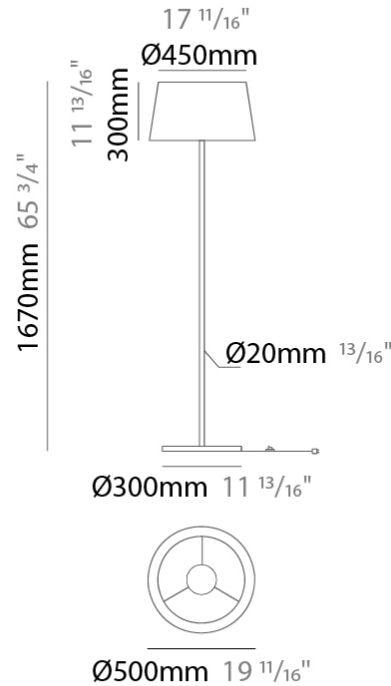

PROJECT
TYPE
SPECIFIER
QUANTITY
DATE

DRUM PORTABLE

D114011-

base number   Finish
Options

1. To build a product code in our configurator select the specify button on the base model # product page
2. To build a manual product code on this datasheet choose from the options listed below in blue font and add the suffix to the base model #

GENERAL

Series: Drum
Brand: Ole
Division: Design
Mounting Type: Portable
Mounting Location: Floor
Subcategory: Ambient

PHYSICAL

Shape: Drum
Diameter (mm): 500
Diameter (in): 19 11/16
Height (mm): 1670
Height (in): 65 3/4
Light Distribution: Direct / Indirect
Weight (kg): 6
Weight (lbs): 13.2
Diffuser: Cord Shade - Beige / Black / Blue / Brown / Dark Green / Green / Gray / Lithium / Maroon / Marsala / Red / Silver / Stone / White
Fixture Finish: [GWT](#)
Fixture Material: Fabric Cord / Metal

ELECTRICAL

Number of Lamps: 1
Lamp Type: LED Retrofit
Lamp Shape: A19
Bulb Included: Bulb Not Included
Max. Wattage Per Lamp (W): 15
Lamp Base: E26
Input Voltage (V): 120
Upon Request: 277Vac / GU24

LED

OPTICAL

RATINGS AND CERTIFICATIONS

Certified By: Certified for North American Standards
IP rating: IP20