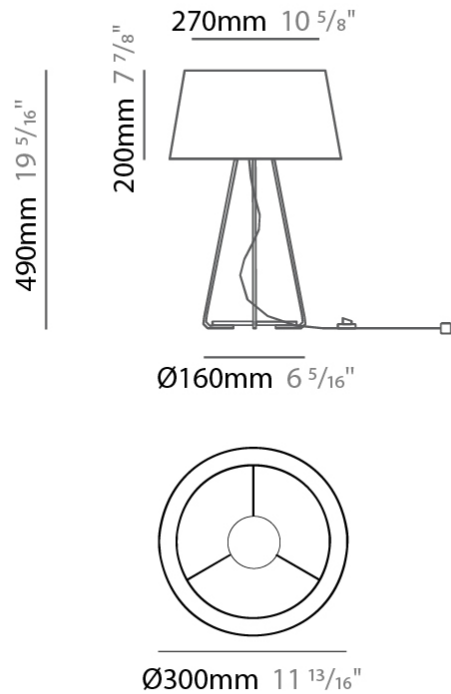

DRUM PORTABLE

D114008-

base number _____
Finish _____
Options _____

1. To build a product code in our configurator select the specify button on the base model # product page
2. To build a manual product code on this datasheet choose from the options listed below in blue font and add the suffix to the base model #

GENERAL

Series: Drum _____
Brand: Ole _____
Division: Design _____
Mounting Type: Portable _____
Mounting Location: Table _____
Subcategory: Ambient _____

PHYSICAL

Shape: Drum _____
Diameter (mm): 300 _____
Diameter (in): 11 ¹³/₁₆ _____
Height (mm): 490 _____
Height (in): 19 ⁵/₁₆ _____
Light Distribution: Direct / Indirect _____
Weight (kg): 1.7 _____
Weight (lbs): 3.7 _____
Diffuser: Cord Shade - Beige / Black / Blue / Brown / Dark Green / Green / Gray / Lithium / Maroon / Marsala / Red / Silver / Stone / White _____
Fixture Finish: [GWT](#) _____
Fixture Material: Fabric Cord / Metal _____

ELECTRICAL

Number of Lamps: 1 _____
Lamp Type: LED Retrofit _____
Lamp Shape: A19 _____
Bulb Included: Bulb Not Included _____
Max. Wattage Per Lamp (W): 15 _____
Lamp Base: E26 _____
Input Voltage (V): 120 _____
Upon Request: 277Vac / GU24 _____

LED

OPTICAL

RATINGS AND CERTIFICATIONS

Certified By: Certified for North American Standards _____
IP rating: IP20 _____