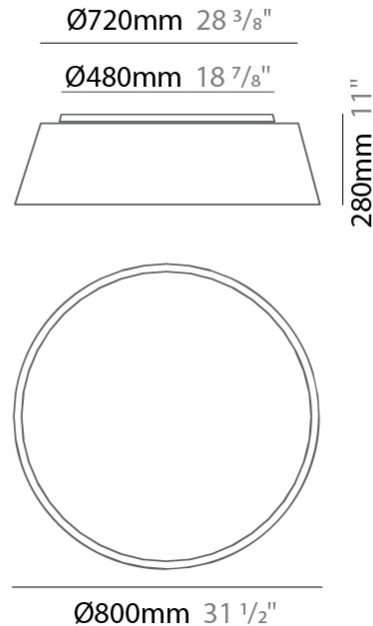

PROJECT	
TYPE	
SPECIFIER	
QUANTITY	
DATE	

DRUM SURFACE

D112015-

base number   Color   Finish
Temperature   Options

1. To build a product code in our configurator select the specify button on the base model # product page
2. To build a manual product code on this datasheet choose from the options listed below in blue font and add the suffix to the base model #

GENERAL

Series: Drum
Brand: Ole
Division: Design
Mounting Type: Surface
Mounting Location: Ceiling
Subcategory: Ambient

PHYSICAL

Shape: Drum
Diameter (mm): 800
Diameter (in): 31 1/2
Height (mm): 280
Height (in): 11
Light Distribution: Direct
Weight (kg): 4.6
Weight (lbs): 10.1
Diffuser: PMMA - Opal
[Fixture Finish: BEI / BLK / BLU / COG / DGN / GRY / MRN / MOC / MUS / OLV / SIL / STN / TER / WHI](#)
Fixture Material: Metal / Elastic Fabric
Upon Request: Other fabric cord colors available upon request (see downloadable finish chart)

ELECTRICAL

Lamp Type: LED
Input Wattage (W): 25
Dimming: Non-Dimmable / 0-10V Dimming
Driver Included: Yes
Driver Location: Integrated
Driver Type: Constant Current - Universal
Driver Class: Class 2
Input Voltage (V): 120 - 277

LED

[Color Temperature (°K): 3000 / 4000](#)
Max. Delivered Lumen (lm): 2400 / 2510
CRI: >80 CRI
Lamp Life (hrs): 50000

OPTICAL

RATINGS AND CERTIFICATIONS

Certified By: Certified for North American Standards
IP rating: IP20