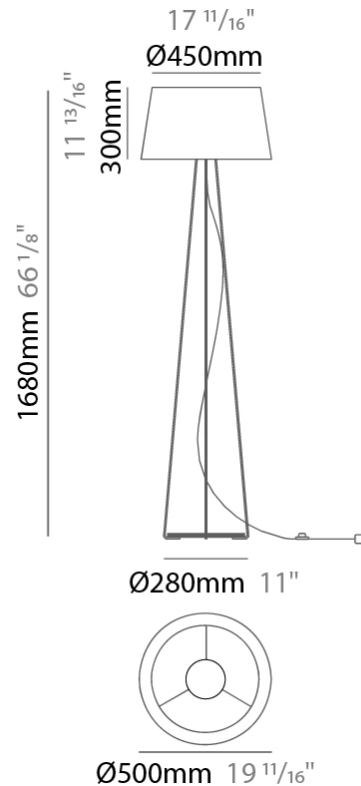

PROJECT
TYPE
SPECIFIER
QUANTITY
DATE

DRUM PORTABLE

D114009-

base number Finish
Options

1. To build a product code in our configurator select the specify button on the base model # product page
2. To build a manual product code on this datasheet choose from the options listed below in blue font and add the suffix to the base model #

GENERAL

Series: Drum
Brand: Ole
Division: Design
Mounting Type: Portable
Mounting Location: Floor
Subcategory: Ambient

PHYSICAL

Shape: Drum
Diameter (mm): 500
Diameter (in): 19 11/16
Height (mm): 1680
Height (in): 66 1/8
Light Distribution: Direct / Indirect
Weight (kg): 6
Weight (lbs): 13.2
Diffuser: Cord Shade - Beige / Black / Blue / Brown / Dark Green / Green / Gray / Lithium / Maroon / Marsala / Red / Silver / Stone / White
Fixture Finish: GWT
Fixture Material: Fabric Cord / Metal

ELECTRICAL

Number of Lamps: 1
Lamp Type: LED Retrofit
Lamp Shape: A19
Bulb Included: Bulb Not Included
Max. Wattage Per Lamp (W): 15
Lamp Base: E26
Input Voltage (V): 120
Upon Request: 277Vac / GU24

LED

OPTICAL

RATINGS AND CERTIFICATIONS

Certified By: Certified for North American Standards
IP rating: IP20