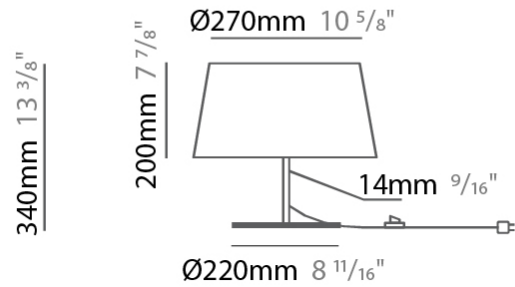

DRUM PORTABLE

D114010-

base number _____
Finish _____
Options _____

1. To build a product code in our configurator select the specify button on the base model # product page
2. To build a manual product code on this datasheet choose from the options listed below in blue font and add the suffix to the base model #

GENERAL

Series: Drum _____
Brand: Ole _____
Division: Design _____
Mounting Type: Portable _____
Mounting Location: Table _____
Subcategory: Ambient _____

PHYSICAL

Shape: Drum _____
Diameter (mm): 300 _____
Diameter (in): 11 ¹³/₁₆ _____
Height (mm): 340 _____
Height (in): 13 ³/₈ _____
Light Distribution: Direct / Indirect _____
Weight (kg): 1.7 _____
Weight (lbs): 3.7 _____
Diffuser: Cord Shade - Beige / Black / Blue / Brown / Dark Green / Green / Gray / Lithium / Maroon / Marsala / Red / Silver / Stone / White _____
Fixture Finish: GWT _____
Fixture Material: Fabric Cord / Metal _____

ELECTRICAL

Number of Lamps: 1 _____
Lamp Type: LED Retrofit _____
Lamp Shape: A19 _____
Bulb Included: Bulb Not Included _____
Max. Wattage Per Lamp (W): 15 _____
Lamp Base: E26 _____
Input Voltage (V): 120 _____
Upon Request: 277Vac / GU24 _____

LED

OPTICAL

RATINGS AND CERTIFICATIONS

Certified By: Certified for North American Standards _____
IP rating: IP20 _____

Ø300mm 11 ¹³/₁₆"