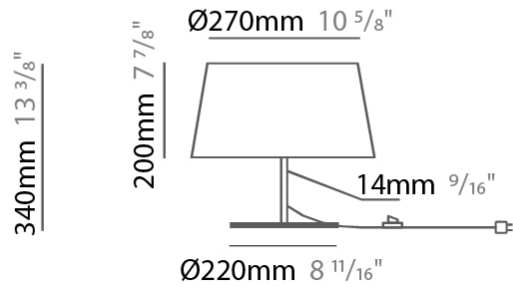

PROJECT
TYPE
SPECIFIER
QUANTITY
DATE

DRUM PORTABLE

D114010-

base number Finish
Options

1. To build a product code in our configurator select the specify button on the base model # product page
2. To build a manual product code on this datasheet choose from the options listed below in blue font and add the suffix to the base model #

GENERAL

Series: Drum
Brand: Ole
Division: Design
Mounting Type: Portable
Mounting Location: Table
Subcategory: Ambient

PHYSICAL

Shape: Drum
Diameter (mm): 300
Diameter (in): 11 ¹³/₁₆
Height (mm): 340
Height (in): 13 ³/₈
Light Distribution: Direct / Indirect
Weight (kg): 1.7
Weight (lbs): 3.7
Diffuser: Cord Shade - Beige / Black / Blue / Brown / Dark Green / Green / Gray / Lithium / Maroon / Marsala / Red / Silver / Stone / White
Fixture Finish: GWT
Fixture Material: Fabric Cord / Metal

ELECTRICAL

Number of Lamps: 1
Lamp Type: LED Retrofit
Lamp Shape: A19
Bulb Included: Bulb Not Included
Max. Wattage Per Lamp (W): 15
Lamp Base: E26
Input Voltage (V): 120
Upon Request: 277Vac / GU24

LED

OPTICAL

RATINGS AND CERTIFICATIONS

Certified By: Certified for North American Standards
IP rating: IP20

Ø300mm 11 ¹³/₁₆"