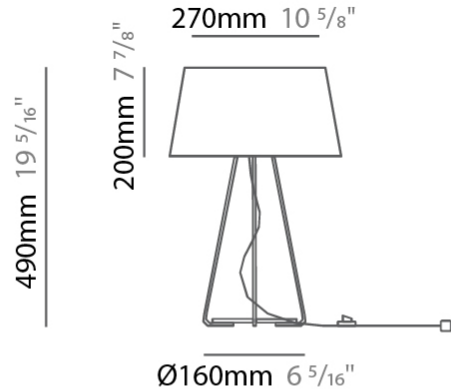

PROJECT _____
TYPE _____
SPECIFIER _____
QUANTITY _____
DATE _____

DRUM PORTABLE

D114008-

base number _____
Finish _____
Options _____

1. To build a product code in our configurator select the specify button on the base model # product page
2. To build a manual product code on this datasheet choose from the options listed below in blue font and add the suffix to the base model #

GENERAL

Series: Drum _____
Brand: Ole _____
Division: Design _____
Mounting Type: Portable _____
Mounting Location: Table _____
Subcategory: Ambient _____

PHYSICAL

Shape: Drum _____
Diameter (mm): 300 _____
Diameter (in): 11 ¹³/₁₆ _____
Height (mm): 490 _____
Height (in): 19 ⁵/₁₆ _____
Light Distribution: Direct / Indirect _____
Weight (kg): 1.7 _____
Weight (lbs): 3.7 _____
Diffuser: Cord Shade - Beige / Black / Blue / Brown / Dark Green / Green / Gray / Lithium / Maroon / Marsala / Red / Silver / Stone / White _____
Fixture Finish: [GWT](#) _____
Fixture Material: Fabric Cord / Metal _____

ELECTRICAL

Number of Lamps: 1 _____
Lamp Type: LED Retrofit _____
Lamp Shape: A19 _____
Bulb Included: Bulb Not Included _____
Max. Wattage Per Lamp (W): 15 _____
Lamp Base: E26 _____
Input Voltage (V): 120 _____
Upon Request: 277Vac / GU24 _____

LED

OPTICAL

RATINGS AND CERTIFICATIONS

Certified By: Certified for North American Standards _____
IP rating: IP20 _____

Ø300mm 11 ¹³/₁₆"