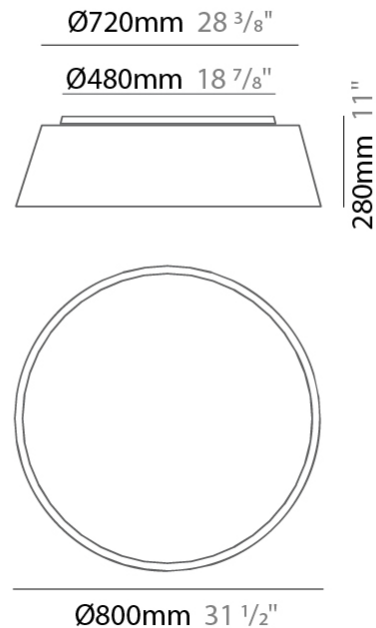

PROJECT
TYPE
SPECIFIER
QUANTITY
DATE

DRUM SURFACE

D112015-

base number   Color   Finish
Temperature   Options

1. To build a product code in our configurator select the specify button on the base model # product page
2. To build a manual product code on this datasheet choose from the options listed below in blue font and add the suffix to the base model #

GENERAL

Series: Drum
Brand: Ole
Division: Design
Mounting Type: Surface
Mounting Location: Ceiling
Subcategory: Ambient

PHYSICAL

Shape: Drum
Diameter (mm): 800
Diameter (in): 31 1/2
Height (mm): 280
Height (in): 11
Light Distribution: Direct
Weight (kg): 4.6
Weight (lbs): 10.1
Diffuser: PMMA - Opal
[Fixture Finish: BEI / BLK / BLU / COG / DGN / GRY / MRN / MOC / MUS / OLV / SIL / STN / TER / WHI](#)
Fixture Material: Metal / Elastic Fabric
Upon Request: Other fabric cord colors available upon request (see downloadable finish chart)

ELECTRICAL

Lamp Type: LED
Input Wattage (W): 25
Dimming: Non-Dimmable / 0-10V Dimming
Driver Included: Yes
Driver Location: Integrated
Driver Type: Constant Current - Universal
Driver Class: Class 2
Input Voltage (V): 120 - 277

LED

[Color Temperature (°K): 3000 / 4000](#)
Max. Delivered Lumen (lm): 2400 / 2510
CRI: >80 CRI
Lamp Life (hrs): 50000

OPTICAL

RATINGS AND CERTIFICATIONS

Certified By: Certified for North American Standards
IP rating: IP20