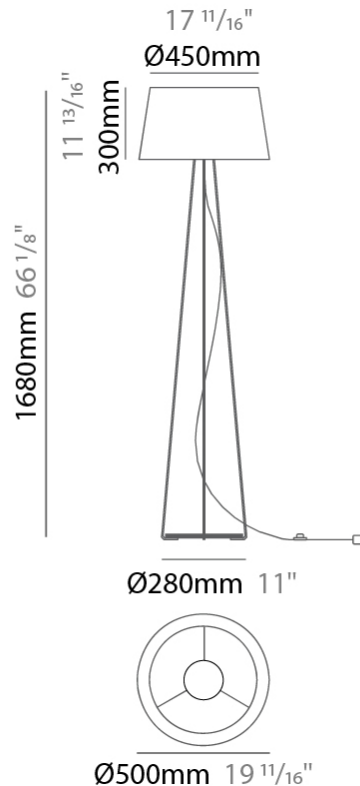

DRUM PORTABLE

D114009-

base number Finish
Options

1. To build a product code in our configurator select the specify button on the base model # product page
2. To build a manual product code on this datasheet choose from the options listed below in blue font and add the suffix to the base model #

GENERAL

Series: Drum
Brand: Ole
Division: Design
Mounting Type: Portable
Mounting Location: Floor
Subcategory: Ambient

PHYSICAL

Shape: Drum
Diameter (mm): 500
Diameter (in): 19 ¹¹/₁₆
Height (mm): 1680
Height (in): 66 ¹/₈
Light Distribution: Direct / Indirect
Weight (kg): 6
Weight (lbs): 13.2
Diffuser: Cord Shade - Beige / Black / Blue / Brown / Dark Green / Green / Gray / Lithium / Maroon / Marsala / Red / Silver / Stone / White
Fixture Finish: GWT
Fixture Material: Fabric Cord / Metal

ELECTRICAL

Number of Lamps: 1
Lamp Type: LED Retrofit
Lamp Shape: A19
Bulb Included: Bulb Not Included
Max. Wattage Per Lamp (W): 15
Lamp Base: E26
Input Voltage (V): 120
Upon Request: 277Vac / GU24

LED

OPTICAL

RATINGS AND CERTIFICATIONS

Certified By: Certified for North American Standards
IP rating: IP20