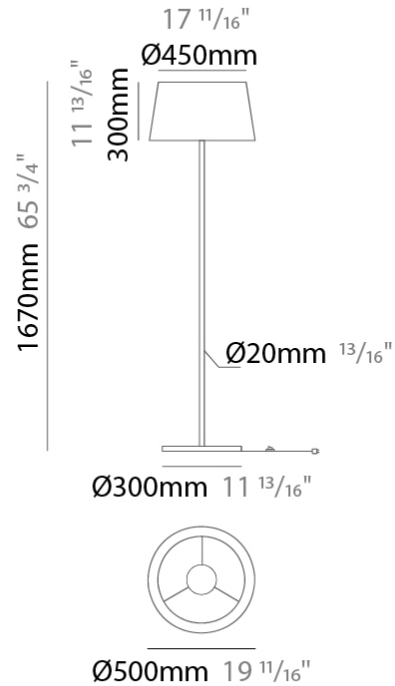

PROJECT	_____
TYPE	_____
SPECIFIER	_____
QUANTITY	_____
DATE	_____

DRUM PORTABLE

D114011-

base number   Finish
Options

1. To build a product code in our configurator select the specify button on the base model # product page
2. To build a manual product code on this datasheet choose from the options listed below in blue font and add the suffix to the base model #

GENERAL

Series: Drum
Brand: Ole
Division: Design
Mounting Type: Portable
Mounting Location: Floor
Subcategory: Ambient

PHYSICAL

Shape: Drum
Diameter (mm): 500
Diameter (in): 19 11/16
Height (mm): 1670
Height (in): 65 3/4
Light Distribution: Direct / Indirect
Weight (kg): 6
Weight (lbs): 13.2
Diffuser: Cord Shade - Beige / Black / Blue / Brown / Dark Green / Green / Gray / Lithium / Maroon / Marsala / Red / Silver / Stone / White
Fixture Finish: [GWT](#)
Fixture Material: Fabric Cord / Metal

ELECTRICAL

Number of Lamps: 1
Lamp Type: LED Retrofit
Lamp Shape: A19
Bulb Included: Bulb Not Included
Max. Wattage Per Lamp (W): 15
Lamp Base: E26
Input Voltage (V): 120
Upon Request: 277Vac / GU24

LED

OPTICAL

RATINGS AND CERTIFICATIONS

Certified By: Certified for North American Standards
IP rating: IP20