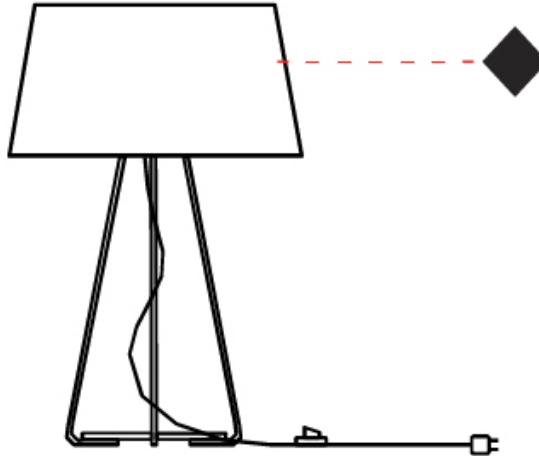

DRUM PORTABLE

D114008-

PROJECT

TYPE

SPECIFIER

QUANTITY

DATE

D