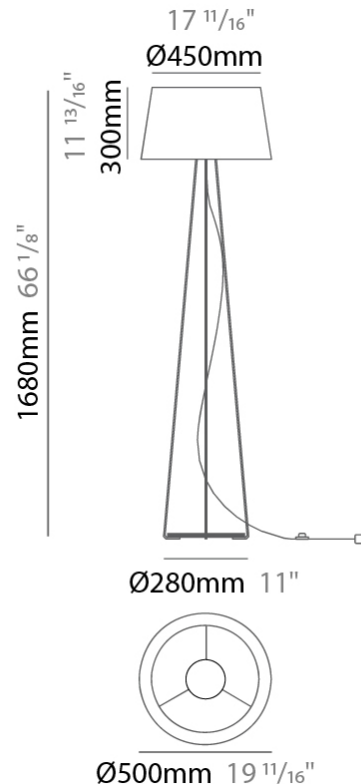

PROJECT
TYPE
SPECIFIER
QUANTITY
DATE

DRUM PORTABLE

D114009-

base number   Finish
Options

1. To build a product code in our configurator select the specify button on the base model # product page
2. To build a manual product code on this datasheet choose from the options listed below in blue font and add the suffix to the base model #

GENERAL

Series: Drum
Brand: Ole
Division: Design
Mounting Type: Portable
Mounting Location: Floor
Subcategory: Ambient

PHYSICAL

Shape: Drum
Diameter (mm): 500
Diameter (in): 19 11/16
Height (mm): 1680
Height (in): 66 1/8
Light Distribution: Direct / Indirect
Weight (kg): 6
Weight (lbs): 13.2
Diffuser: Cord Shade - Beige / Black / Blue / Brown / Dark Green / Green / Gray / Lithium / Maroon / Marsala / Red / Silver / Stone / White
Fixture Finish: [GWT](#)
Fixture Material: Fabric Cord / Metal

ELECTRICAL

Number of Lamps: 1
Lamp Type: LED Retrofit
Lamp Shape: A19
Bulb Included: Bulb Not Included
Max. Wattage Per Lamp (W): 15
Lamp Base: E26
Input Voltage (V): 120
Upon Request: 277Vac / GU24

LED

OPTICAL

RATINGS AND CERTIFICATIONS

Certified By: Certified for North American Standards
IP rating: IP20