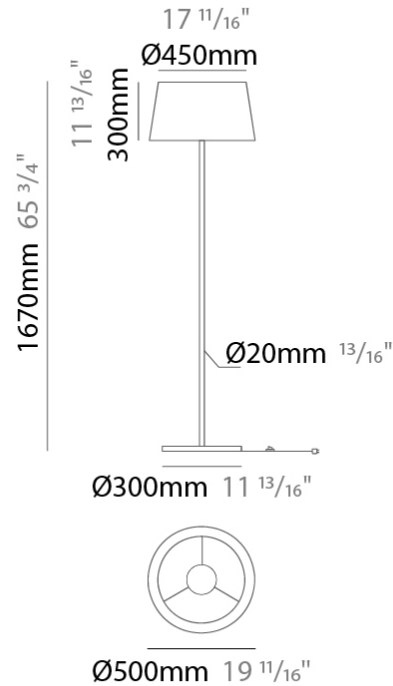

PROJECT	_____
TYPE	_____
SPECIFIER	_____
QUANTITY	_____
DATE	_____

DRUM PORTABLE

D114011-

base number   Finish
Options

1. To build a product code in our configurator select the specify button on the base model # product page
2. To build a manual product code on this datasheet choose from the options listed below in blue font and add the suffix to the base model #

GENERAL

Series: Drum _____
Brand: Ole _____
Division: Design _____
Mounting Type: Portable _____
Mounting Location: Floor _____
Subcategory: Ambient _____

PHYSICAL

Shape: Drum _____
Diameter (mm): 500 _____
Diameter (in): 19 11/16 _____
Height (mm): 1670 _____
Height (in): 65 3/4 _____
Light Distribution: Direct / Indirect _____
Weight (kg): 6 _____
Weight (lbs): 13.2 _____
Diffuser: Cord Shade - Beige / Black / Blue / Brown / Dark Green / Green / Gray / Lithium / Maroon / Marsala / Red / Silver / Stone / White _____
Fixture Finish: [GWT](#) _____
Fixture Material: Fabric Cord / Metal _____

ELECTRICAL

Number of Lamps: 1 _____
Lamp Type: LED Retrofit _____
Lamp Shape: A19 _____
Bulb Included: Bulb Not Included _____
Max. Wattage Per Lamp (W): 15 _____
Lamp Base: E26 _____
Input Voltage (V): 120 _____
Upon Request: 277Vac / GU24 _____

LED

OPTICAL

RATINGS AND CERTIFICATIONS

Certified By: Certified for North American Standards _____
IP rating: IP20 _____