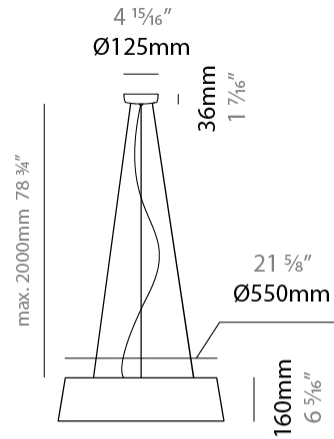

PROJECT	_____
TYPE	_____
SPECIFIER	_____
QUANTITY	_____
DATE	_____

DRUM SUSPENSION

D111063-

base number Finish
Options

1. To build a product code in our configurator select the specify button on the base model # product page
2. To build a manual product code on this datasheet choose from the options listed below in blue font and add the suffix to the base model #

GENERAL

Series: Drum
Partner: Ole
Division: Design
Installation: Suspension
Product Type: Pendant
Mounting Location: Ceiling
Light Distribution: Direct / Indirect

PHYSICAL

Shape: Drum
Diameter (mm): 600
Diameter (in): 23 5/8
Height (mm): 160
Height (in): 6 5/16
Max. Overall Height (mm): 2160
Max. Overall Height (in): 85 1/16
Weight (kg): 3.3
Weight (lbs): 7.26
Fixture Finish: BEI / BLK / BLU / COG / DGN / GRY / MRN / MOC / MUS / OLV / SIL / STN / TER / WHI
Holder Finish: BLK
Fixture Material: Fabric Cord / Metal
Primary Material: Fabric - Recycled
Cable Details: 2000mm Cable
Upon Request: Other fabric cord colors available upon request (see downloadable finish chart) Matte White Holder

ELECTRICAL

Number of Lamps: 3
Lamp Type: LED Retrofit
Lamp Shape: A19
Bulb Included: Bulb Not Included
Max. Wattage Per Lamp (W): 15
Lamp Base: E26
Input Voltage (V): 120
Upon Request: 277Vac / GU24

LED

OPTICAL

RATINGS AND CERTIFICATIONS

Certified By: Certified for North American Standards
IP rating: IP20

Ø600mm 23 5/8"