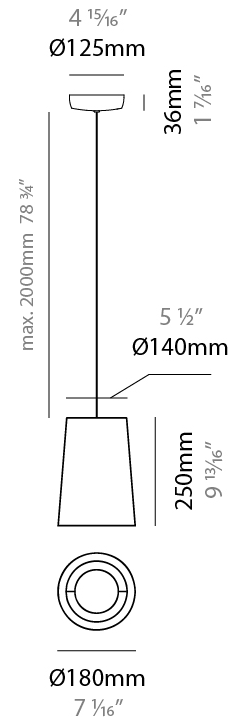

DRUM SUSPENSION

D111056-

base number Finish
Options

1. To build a product code in our configurator select the specify button on the base model # product page
2. To build a manual product code on this datasheet choose from the options listed below in blue font and add the suffix to the base model #

GENERAL

Series: Drum
Partner: Ole
Division: Design
Installation: Suspension
Product Type: Pendant
Mounting Location: Ceiling
Light Distribution: Direct / Indirect

PHYSICAL

Shape: Cone
Diameter (mm): 180
Diameter (in): 7 ¹/₁₆
Height (mm): 250
Height (in): 9 ¹³/₁₆
Max. Overall Height (mm): 2250
Max. Overall Height (in): 88 ⁹/₁₆
Weight (kg): 1
Weight (lbs): 2.2
Diffuser: Satin Glass
Fixture Finish: BEI / BLK / BLU / COG / DGN / GRY / MRN / MOC / MUS / OLV / SIL / STN / TER / WHI
Holder Finish: BLK
Fixture Material: Fabric Cord / Metal
Primary Material: Fabric - Recycled
Cable Details: 2000mm Cable
Upon Request: Other fabric cord colors available upon request (see downloadable finish chart) Matte White Holder

ELECTRICAL

Number of Lamps: 1
Lamp Type: LED Retrofit
Lamp Shape: A19
Bulb Included: Bulb Not Included
Max. Wattage Per Lamp (W): 15
Lamp Base: E26
Input Voltage (V): 120
Upon Request: 277Vac / GU24

LED

OPTICAL

RATINGS AND CERTIFICATIONS

Certified By: Certified for North American Standards
IP rating: IP20

PROJECT
TYPE
SPECIFIER
QUANTITY
DATE