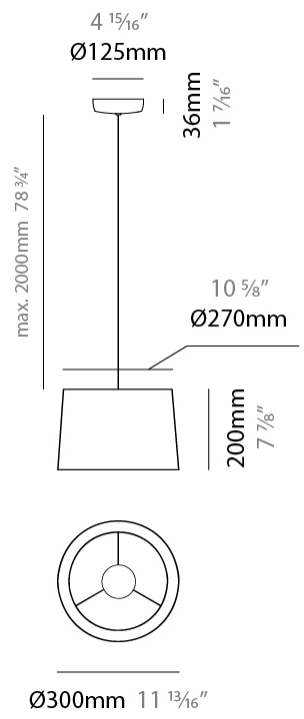

DRUM SUSPENSION

D111058-

base number Finish
Options

1. To build a product code in our configurator select the specify button on the base model # product page
2. To build a manual product code on this datasheet choose from the options listed below in blue font and add the suffix to the base model #

GENERAL

Series: Drum
Partner: Ole
Division: Design
Installation: Suspension
Product Type: Pendant
Mounting Location: Ceiling
Light Distribution: Direct / Indirect

PHYSICAL

Shape: Drum
Diameter (mm): 300
Diameter (in): 11 ¹³/₁₆"
Height (mm): 200
Height (in): 7 ⁷/₈"
Max. Overall Height (mm): 2200
Max. Overall Height (in): 86 ⁵/₈"
Weight (kg): 2
Weight (lbs): 4.4
Fixture Finish: BEI / BLK / BLU / COG / DGN / GRY / MRN / MOC / MUS / OLV / SIL / STN / TER / WHI
Holder Finish: BLK
Fixture Material: Fabric Cord / Metal
Primary Material: Fabric - Recycled
Cable Details: 2000mm Cable
Upon Request: Other fabric cord colors available upon request (see downloadable finish chart) Matte White Holder

ELECTRICAL

Number of Lamps: 1
Lamp Type: LED Retrofit
Lamp Shape: A19
Bulb Included: Bulb Not Included
Max. Wattage Per Lamp (W): 15
Lamp Base: E26
Input Voltage (V): 120
Upon Request: 277Vac / GU24

LED

OPTICAL

RATINGS AND CERTIFICATIONS

Certified By: Certified for North American Standards
IP rating: IP20

PROJECT
TYPE
SPECIFIER
QUANTITY
DATE