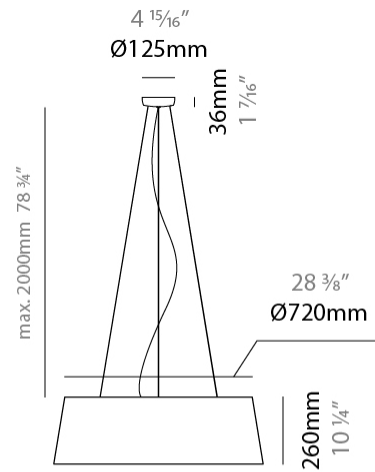

1. To build a product code in our configurator select the specify button on the base model # product page
2. To build a manual product code on this datasheet choose from the options listed below in blue font and add the suffix to the base model #

GENERAL

Series: Drum _____
Partner: Ole _____
Division: Design _____
Installation: Suspension _____
Product Type: Pendant _____
Mounting Location: Ceiling _____
Light Distribution: Direct / Indirect _____

PHYSICAL

Shape: Drum _____
Diameter (mm): 800 _____
Diameter (in): 31 1/2 _____
Height (mm): 260 _____
Height (in): 10 1/4 _____
Max. Overall Height (mm): 2260 _____
Max. Overall Height (in): 89 _____
Weight (kg): 4.6 _____
Weight (lbs): 10.12 _____
Fixture Finish: BEI / BLK / BLU / COG / DGN / GRY / MRN / MOC / MUS / OLV / SIL / STN / TER / WHI _____
Holder Finish: BLK _____
Fixture Material: Fabric Cord / Metal _____
Primary Material: Fabric - Recycled _____
Cable Details: 2000mm Cable _____
Upon Request: Other fabric cord colors available upon request (see downloadable finish chart) Matte White Holder _____

ELECTRICAL

Number of Lamps: 4 _____
Lamp Type: LED Retrofit _____
Lamp Shape: A19 _____
Bulb Included: Bulb Not Included _____
Max. Wattage Per Lamp (W): 15 _____
Lamp Base: E26 _____
Input Voltage (V): 120 _____
Upon Request: 277Vac / GU24 _____

LED

OPTICAL

RATINGS AND CERTIFICATIONS

Certified By: Certified for North American Standards _____
IP rating: IP20 _____

Ø800mm 31 1/2"