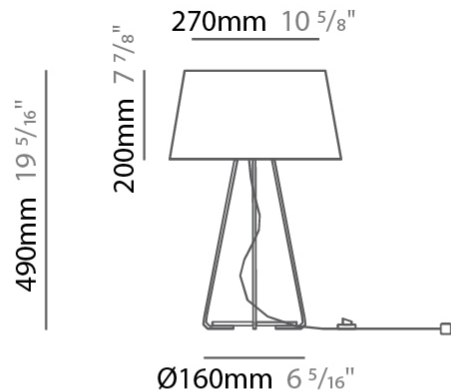

PROJECT _____
TYPE _____
SPECIFIER _____
QUANTITY _____
DATE _____

DRUM PORTABLE

D114008-

base number _____
Finish Options _____

1. To build a product code in our configurator select the specify button on the base model # product page
2. To build a manual product code on this datasheet choose from the options listed below in blue font and add the suffix to the base model #

GENERAL

Series: Drum _____
Brand: Ole _____
Division: Design _____
Mounting Type: Portable _____
Mounting Location: Table _____
Subcategory: Ambient _____

PHYSICAL

Shape: Drum _____
Diameter (mm): 300 _____
Diameter (in): 11 ¹³/₁₆ _____
Height (mm): 490 _____
Height (in): 19 ⁵/₁₆ _____
Light Distribution: Direct / Indirect _____
Weight (kg): 1.7 _____
Weight (lbs): 3.7 _____
Diffuser: Cord Shade - Beige / Black / Blue / Brown / Dark Green / Green / Gray / Lithium / Maroon / Marsala / Red / Silver / Stone / White _____
Fixture Finish: [GWT](#) _____
Fixture Material: Fabric Cord / Metal _____

ELECTRICAL

Number of Lamps: 1 _____
Lamp Type: LED Retrofit _____
Lamp Shape: A19 _____
Bulb Included: Bulb Not Included _____
Max. Wattage Per Lamp (W): 15 _____
Lamp Base: E26 _____
Input Voltage (V): 120 _____
Upon Request: 277Vac / GU24 _____

LED

OPTICAL

RATINGS AND CERTIFICATIONS

Certified By: Certified for North American Standards _____
IP rating: IP20 _____

Ø300mm 11 ¹³/₁₆"